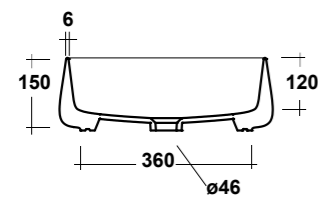

PADDLE

ART. PAD4B42001

PADDLE LAVABO APPOGGIO 42X42 SF BIANCO
PADDLE WHITE 42X42 SIT ON WASHBASIN

DIMENSIONI/DIMENSION: 45X45X15 CM
PESO/WEIGHT: 9 KG