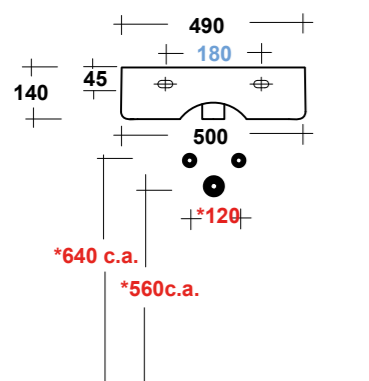

ART. TRA4150101

TRATTO LAVABO SOSPESO 50 MF BIANCO
TRATTO WHITE 50 ONE-HOLE WALL HUNG
WASHBASIN

DIMENSIONI/DIMENSION: 50X41X14 CM

*Quote d'installazione consigliata
Advised measure for installation

ART. TRA4250101

TRATTO LAVABO APPOGGIO 50 MF BIANCO
TRATTO WHITE 50 ONE-HOLE SIT ON
WASHBASIN

DIMENSIONI/DIMENSION: 50X41X14 CM