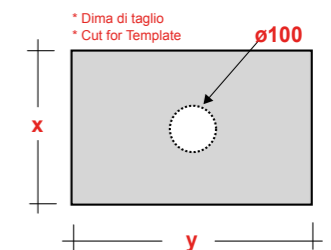

TREND

ART. TRE42QU42101

TREND LAVABO APPOGGIO
QUADRO 42 MF BIANCO
TREND WHITE 42 ONE-HOLE SQUARE SIT ON
WASHBASIN

DIMENSIONI/DIMENSION: 42X42X15,2 CM
PESO/WEIGHT: 13 KG