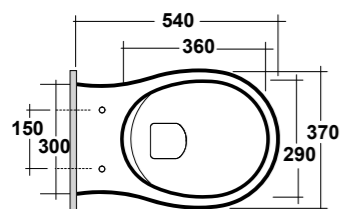

ART. FOR1202R01

FORMOSA 2.0 VASO SOSPESO RIMLESS BIANCO
FORMOSA 2.0 WHITE WALL HUNG RIMLESS

DIMENSIONI/DIMENSION: 54X37X29 CM
PESO/WEIGHT: 21 KG

RIMLESS