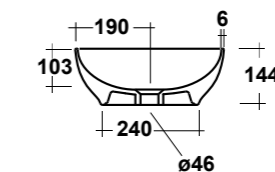

TREND

ART. TRE42QU38001

TREND LAVABO APPOGGIO
QUADRO 38 SF BIANCO
TREND WHITE 38 SQUARE SIT ON
WASHBASIN

DIMENSIONI/DIMENSION: 38X38X14,4 CM
PESO/WEIGHT: 7,5 KG