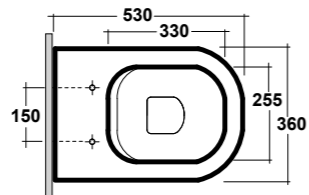

ART. TUE1103R01

TUTTOEVO VASO BTW RIMLESS BIANCO
TUTTO EVO WHITE BTW RIMLESS WC

DIMENSIONI/DIMENSION: 53X36X42,5 CM
PESO/WEIGHT: 30 KG

RIMLESS

RACCORDI REGOLABILI
ADJUSTABLE ELBOW PIPE

RASCTD*: 10/14 cm
RASB*: 15/17 cm
RAR1*: 18/22 cm
RASP**: 30 cm

SCARICO
TRASLATO /
FLOOR
DRAIN
ADJUSTABLE

*Quote d'installazione consigliata
Advised measure for installation

ART. TUE210101

TUTTOEVO BIDET BTW MF BIANCO
TUTTOEVO WHITE ONE-HOLE BTW BIDET

DIMENSIONI/DIMENSION: 53X36X42,5 CM
PESO/WEIGHT: 26 KG