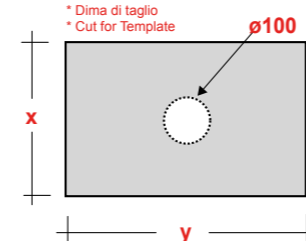

*Quote d'installazione consigliata
Advised measure for installation

Tokyo

ART. LIL4250001

TOKYO LAVABO APPOGGIO 50X38 SF BIANCO
TOKYO WHITE 50X38 SIT ON WASHBASIN

DIMENSIONI/DIMENSION: 50X38X13 CM
PESO/WEIGHT: 11 KG