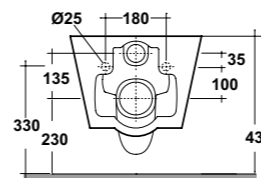

DIMENSIONI/DIMENSION: 52X40X43,5 CM
PESO/WEIGHT: 24 KG

*Quote d'installazione consigliata
Advised measure for installation

ART. CRY120201

CRYSTAL VASO SOSPESO BIANCO
CRYSTAL WHITE WALL HUNG WC

DIMENSIONI/DIMENSION: 54X40X28,5 CM
PESO/WEIGHT: 22 KG