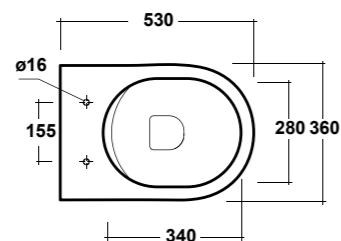

ART. MIL120201

MILADY VASO SOSPESO RIMLESS BIANCO
MILADY WHITE WALL HUNG RIMLESS WC

DIMENSIONI/DIMENSION: 52X36X27 CM
PESO/WEIGHT: 22 KG

RIMLESS