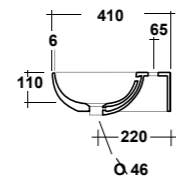

*Quote d'installazione consigliata
Advised measure for installation

ART. MIL4355101

MILADY LAVABO APPOGGIO/SOSPESO
5 MF BIANCO
MILADY WHITE 55 ONE-HOLE SIT ON/
WALL HUNG WASHBASIN

DIMENSIONI/DIMENSION: 55X41X13,5 CM
PESO/WEIGHT: 14 KG