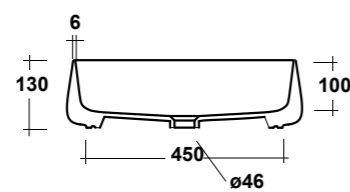

PADDLE

ART. PAD4B50001

PADDLE LAVABO APPOGGIO 52X42 SF BIANCO
PADDLE WHITE 52X42 SIT ON WASHBASIN

DIMENSIONI/DIMENSION: 52X42X13 CM
PESO/WEIGHT: 11 KG