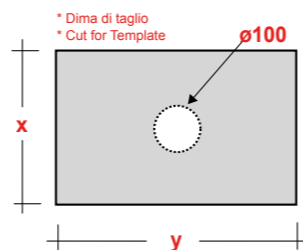

PADDLE

ART. PAD4B60001

PADDLE LAVABO APPOGGIO 62X42 SF BIANCO
PADDLE WHITE 62X42 SIT ON WASHBASIN

DIMENSIONI/DIMENSION: 62X42X13 CM
PESO/WEIGHT: 13 KG