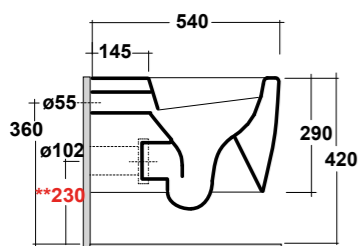

ART. FOR1202R01

FORMOSA 2.0 VASO SOSPESO RIMLESS BIANCO
FORMOSA 2.0 WHITE WALL HUNG RIMLESS

DIMENSIONI/DIMENSION: 54X37X29 CM
PESO/WEIGHT: 21 KG

RIMLESS