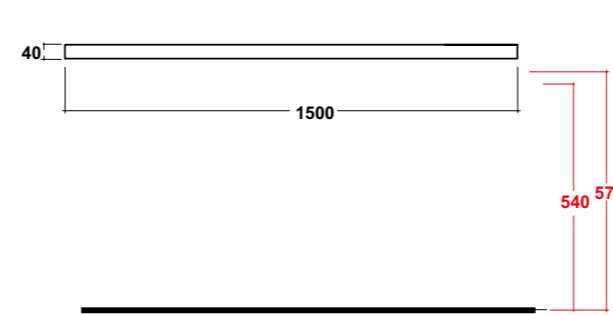

DIMENSIONI/DIMENSION: 150X54X4 CM
PESO/WEIGHT: 26 KG

BI BIANCO
WHITE

GR GRIGIO
GREY

CA MIELE
HONEY

NR NERO
BLACK

Supporti inclusi
Brackets included

*Quote d'installazione consigliata
Advised measure for installation