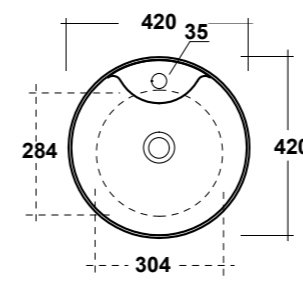

TREND

ART. TRE42SO50001

TREND LAVABO APPOGGIO
SEMIOVALE 50X38 SF BIANCO
TREND WHITE 50X38 SEMIOVAL SIT ON
WASHBASIN

DIMENSIONI/DIMENSION: 50X38X14,4 CM
PESO/WEIGHT: 8 KG

*Quote d'installazione consigliata
Advised measure for installation

TREND

ART. TRE42IN50001

TREND LAVABO APPOGGIO
INFORME 50X38 SF BIANCO
TREND WHITE 50X38 SHAPELESS SIT ON
WASHBASIN

DIMENSIONI/DIMENSION: 50X38,2X14,4 CM
PESO/WEIGHT: 9 KG

*Quote d'installazione consigliata
Advised measure for installation

TREND

ART. TRE42RE50001

TREND LAVABO APPOGGIO
RETTANGOLARE 50X38 SF BIANCO
TREND WHITE 50X38 RECTANGULAR SIT ON
WASHBASIN

DIMENSIONI/DIMENSION: 50X38X14,4 CM
PESO/WEIGHT: 10,5 KG

*Quote d'installazione consigliata
Advised measure for installation

TREND

ART. TRE42TO42101

TREND LAVABO APPOGGIO
TONDO 42 MF BIANCO
TREND WHITE 42 ONE-HOLE ROUND SIT ON
WASHBASIN

DIMENSIONI/DIMENSION: 42X42X15,2 CM
PESO/WEIGHT: 9 KG

*Quote d'installazione consigliata
Advised measure for installation

TREND

ART. TRE42OV50101

TREND LAVABO APPOGGIO
OVALE 50X42 MF BIANCO
TREND WHITE 50X42 ONE-HOLE OVAL SIT ON
WASHBASIN

DIMENSIONI/DIMENSION: 50X42X15,2 CM
PESO/WEIGHT: 11 KG

*Quote d'installazione consigliata
Advised measure for installation

TREND

ART. TRE42QU42101

TREND LAVABO APPOGGIO
QUADRO 42 MF BIANCO
TREND WHITE 42 ONE-HOLE SQUARE SIT ON
WASHBASIN

DIMENSIONI/DIMENSION: 42X42X15,2 CM
PESO/WEIGHT: 13 KG

*Quote d'installazione consigliata
Advised measure for installation