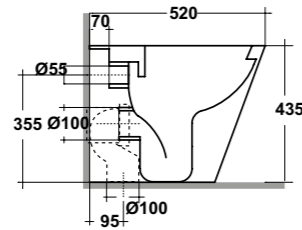

ART. CRY110301

CRYSTAL VASO BTW BIANCO
CRYSTAL WHITE BTW WC

DIMENSIONI/DIMENSION: 52X40X43,5 CM
PESO/WEIGHT: 27 KG