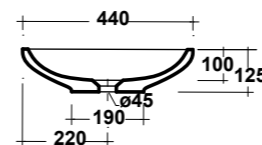

*Quote d'installazione consigliata
Advised measure for installation

Tokyo

ART. LIL4250001

TOKYO LAVABO APPOGGIO 50X38 SF BIANCO
TOKYO WHITE 50X38 SIT ON WASHBASIN

DIMENSIONI/DIMENSION: 50X38X13 CM
PESO/WEIGHT: 11 KG