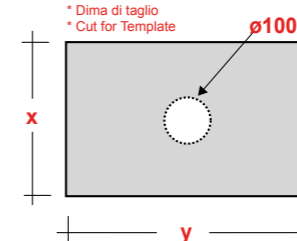

*Quote d'installazione consigliata
Advised measure for installation

Tokyo

ART. LIL4260001

TOKYO LAVABO APPOGGIO 60X38 SF BIANCO
TOKYO WHITE 60X38 SIT ON WASHBASIN

DIMENSIONI/DIMENSION: 60X38X13 CM
PESO/WEIGHT: 13 KG