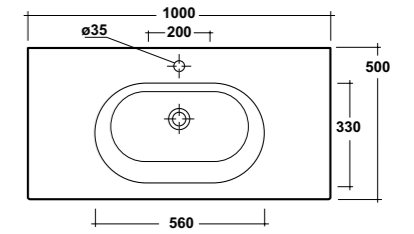

Installazione / Installation:
sospeso - filo piano
wall hung - top level

*Quote d'installazione consigliata
Advised measure for installation