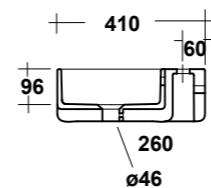

ART. TRA4150101

TRATTO LAVABO SOSPESO 50 MF BIANCO
TRATTO WHITE 50 ONE-HOLE WALL HUNG
WASHBASIN

DIMENSIONI/DIMENSION: 50X41X14 CM

*Quote d'installazione consigliata
Advised measure for installation

ART. TRA4250101

TRATTO LAVABO APPOGGIO 50 MF BIANCO
TRATTO WHITE 50 ONE-HOLE SIT ON
WASHBASIN

DIMENSIONI/DIMENSION: 50X41X14 CM

Smaltato sui 4 lati
Glazed on 4 sides

*Quote d'installazione consigliata
Advised measure for installation

ART. TRA4165101

TRATTO LAVABO SOSPESO 65 MF BIANCO
TRATTO WHITE 65 ONE-HOLE WALL HUNG
WASHBASIN

DIMENSIONI/DIMENSION: 65X41X14 CM

*Quote d'installazione consigliata
Advised measure for installation

ART. TRA4265101

TRATTO LAVABO APPOGGIO 65 MF BIANCO
TRATTO WHITE 65 ONE-HOLE SIT ON
WASHBASIN

DIMENSIONI/DIMENSION: 65X41X14 CM

*Quote d'installazione consigliata
Advised measure for installation

ART. TRA4180101

TRATTO LAVABO SOSPESO 80 MF BIANCO
TRATTO WHITE 80 ONE-HOLE WALL HUNG
WASHBASIN

DIMENSIONI/DIMENSION: 80X41X14 CM

*Quote d'installazione consigliata
Advised measure for installation

ART. TRA4280101

TRATTO LAVABO APPOGGIO 80 MF BIANCO
TRATTO WHITE 80 ONE-HOLE SIT ON
WASHBASIN

DIMENSIONI/DIMENSION: 80X41X14 CM

*Quote d'installazione consigliata
Advised measure for installation