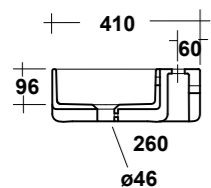

ART. TRA4150101

TRATTO LAVABO SOSPESO 50 MF BIANCO
TRATTO WHITE 50 ONE-HOLE WALL HUNG
WASHBASIN

DIMENSIONI/DIMENSION: 50X41X14 CM

*Quote d'installazione consigliata
Advised measure for installation

ART. TRA4250101

TRATTO LAVABO APPOGGIO 50 MF BIANCO
TRATTO WHITE 50 ONE-HOLE SIT ON
WASHBASIN

DIMENSIONI/DIMENSION: 50X41X14 CM