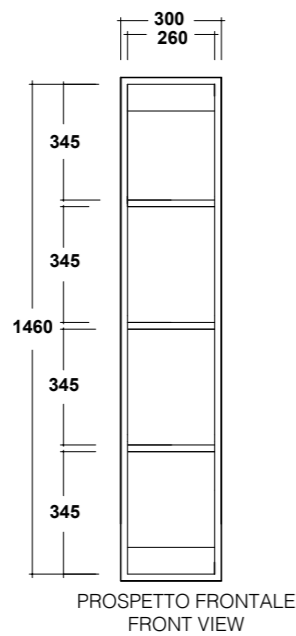

ART. ZPEN30

PENSILE SOSPESO + KIT FISSAGGIO
WALL HUNG CABINET + FIXING KIT

DIMENSIONI/DIMENSION: 30X20X150 CM
PESO/WEIGHT: 12 KG