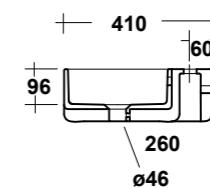

ART. TRA4180101

TRATTO LAVABO SOSPESO 80 MF BIANCO
TRATTO WHITE 80 ONE-HOLE WALL HUNG
WASHBASIN

DIMENSIONI/DIMENSION: 80X41X14 CM