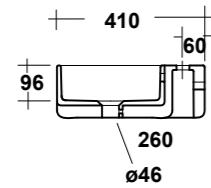

ART. TRA4110101

TRATTO LAVABO SOSPESO 100 MF BIANCO
TRATTO WHITE 100 ONE-HOLE WALL HUNG
WASHBASIN

DIMENSIONI/DIMENSION: 100X41X14 CM