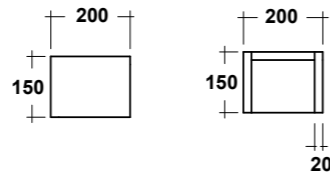

ART. SYNMOB90

MOBILE SOSPESO PER LAVABO CON
CASSETTONE FRONTALE
WALL HUNG FURNITURE FOR WASH BASINS
WITH FRONTAL DRAWER

DIMENSIONI/DIMENSION: 90X43,5X30 CM

308 |

ART. SYNMOB9034 ■ WENGÈ/WENGÈ
ART. SYNMOB9035 ■ MIELE/HONEY

ART. SYNPEN110

PENSILE SOSPESO CON CASSETTO E MENSOLA
WALL HUNG UNIT WITH DRAWER & SHELVES

DIMENSIONI/DIMENSION: 20X15X110 CM

ART. SYNPEN11034 ■ WENGÈ/WENGÈ
ART. SYNPEN11035 ■ MIELE/HONEY

ART. C6SYN01

COPRIWATER TERMOINDURENTE
UREA SEAT COVER

ART. C8SYN01

COPRIWATER TERMOINDURENTE DISPOSITIVO SOFT CLOSE
UREA SOFT CLOSE SYSTEM SEAT COVER

PESO/WEIGHT: 3 KG

ART. C9SYN01

COPRIWATER TERMOINDURENTE
UREA SEAT COVER

PESO/WEIGHT: 3 KG

TAKE↑↓OFF*

TAKE↑↓OFF*

| 309