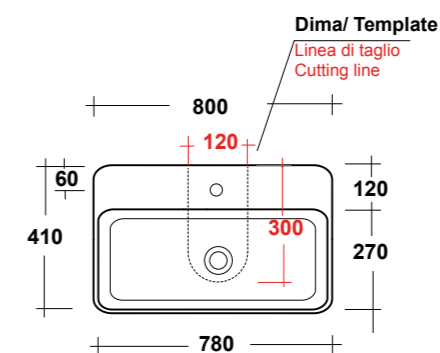

ART. TRA4180101

TRATTO LAVABO SOSPESO 80 MF BIANCO
TRATTO WHITE 80 ONE-HOLE WALL HUNG
WASHBASIN

DIMENSIONI/DIMENSION: 80X41X14 CM