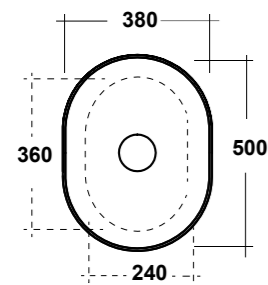

TREND

ART. TRE42SO50001

TREND LAVABO APPOGGIO
SEMIOVALE 50X38 SF BIANCO
TREND WHITE 50X38 SEMIOVAL SIT ON
WASHBASIN

DIMENSIONI/DIMENSION: 50X38X14,4 CM
PESO/WEIGHT: 8 KG