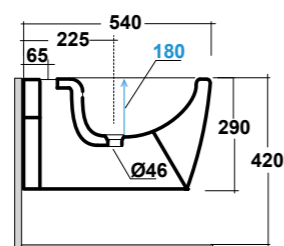

ART. FOR2201N01

FORMOSA 2.0 BIDET SOSPESO MF BIANCO
FORMOSA 2.0 WHITE BIDET BTW ONE HOLE

DIMENSIONI/DIMENSION: 54X37X29 CM
PESO/WEIGHT: 18,5 KG