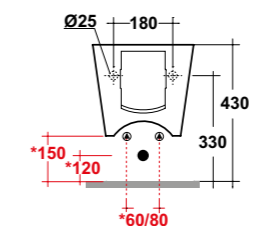

ART. CRY220101

CRYSTAL BIDET SOSPESO MF BIANCO
CRYSTAL WHITE ONE-HOLE
WALL HUNG BIDET

DIMENSIONI/DIMENSION: 54X40X28,5 CM
PESO/WEIGHT: 19 KG