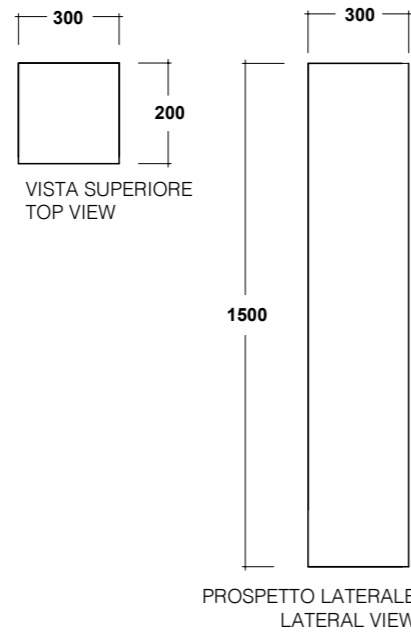

ART. ZPEN30

PENSILE SOSPESO + KIT FISSAGGIO
WALL HUNG CABINET + FIXING KIT

DIMENSIONI/DIMENSION: 30X20X150 CM
PESO/WEIGHT: 12 KG