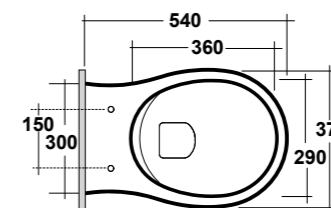

DIMENSIONI/DIMENSION: H70 CM
PESO/WEIGHT: 10 KG

ART. FOR1103R01

FORMOSA 2.0 VASO BTW RIMLESS BIANCO
FORMOSA 2.0 WHITE BTW RIMLESS WC

DIMENSIONI/DIMENSION: 54X37X42 CM
PESO/WEIGHT: 25 KG

RIMLESS

RACCORDI REGOLABILI
ADJUSTABLE ELBOW PIPE