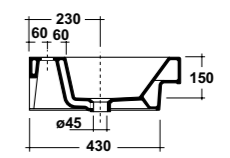

Installazione / Installation:
sospeso - filo piano
wall hung - top level

*Quote d'installazione consigliata
Advised measure for installation