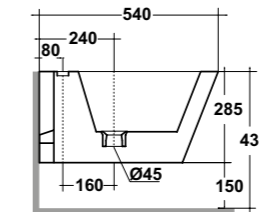

ART. CRY220101

CRYSTAL BIDET SOSPESO MF BIANCO
CRYSTAL WHITE ONE-HOLE
WALL HUNG BIDET

DIMENSIONI/DIMENSION: 54X40X28,5 CM
PESO/WEIGHT: 19 KG