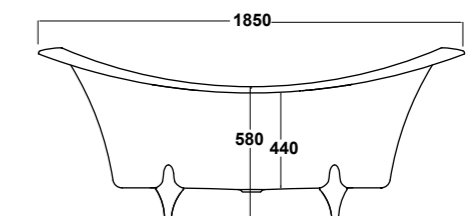

RESINE BATH TUB CM 185
INCLUDED WASTE WITHOUT CONNECTOR

PESO/WEIGHT: 70 KG

ART. ME90

PIANO IN LEGNO PER LAVABO
WOODEN TOP

DIMENSIONI/DIMENSION: 90X54X4 CM
PESO/WEIGHT: 18 KG

BI BIANCO
WHITE

GR GRIGIO
GREY

CA MIELE
HONEY