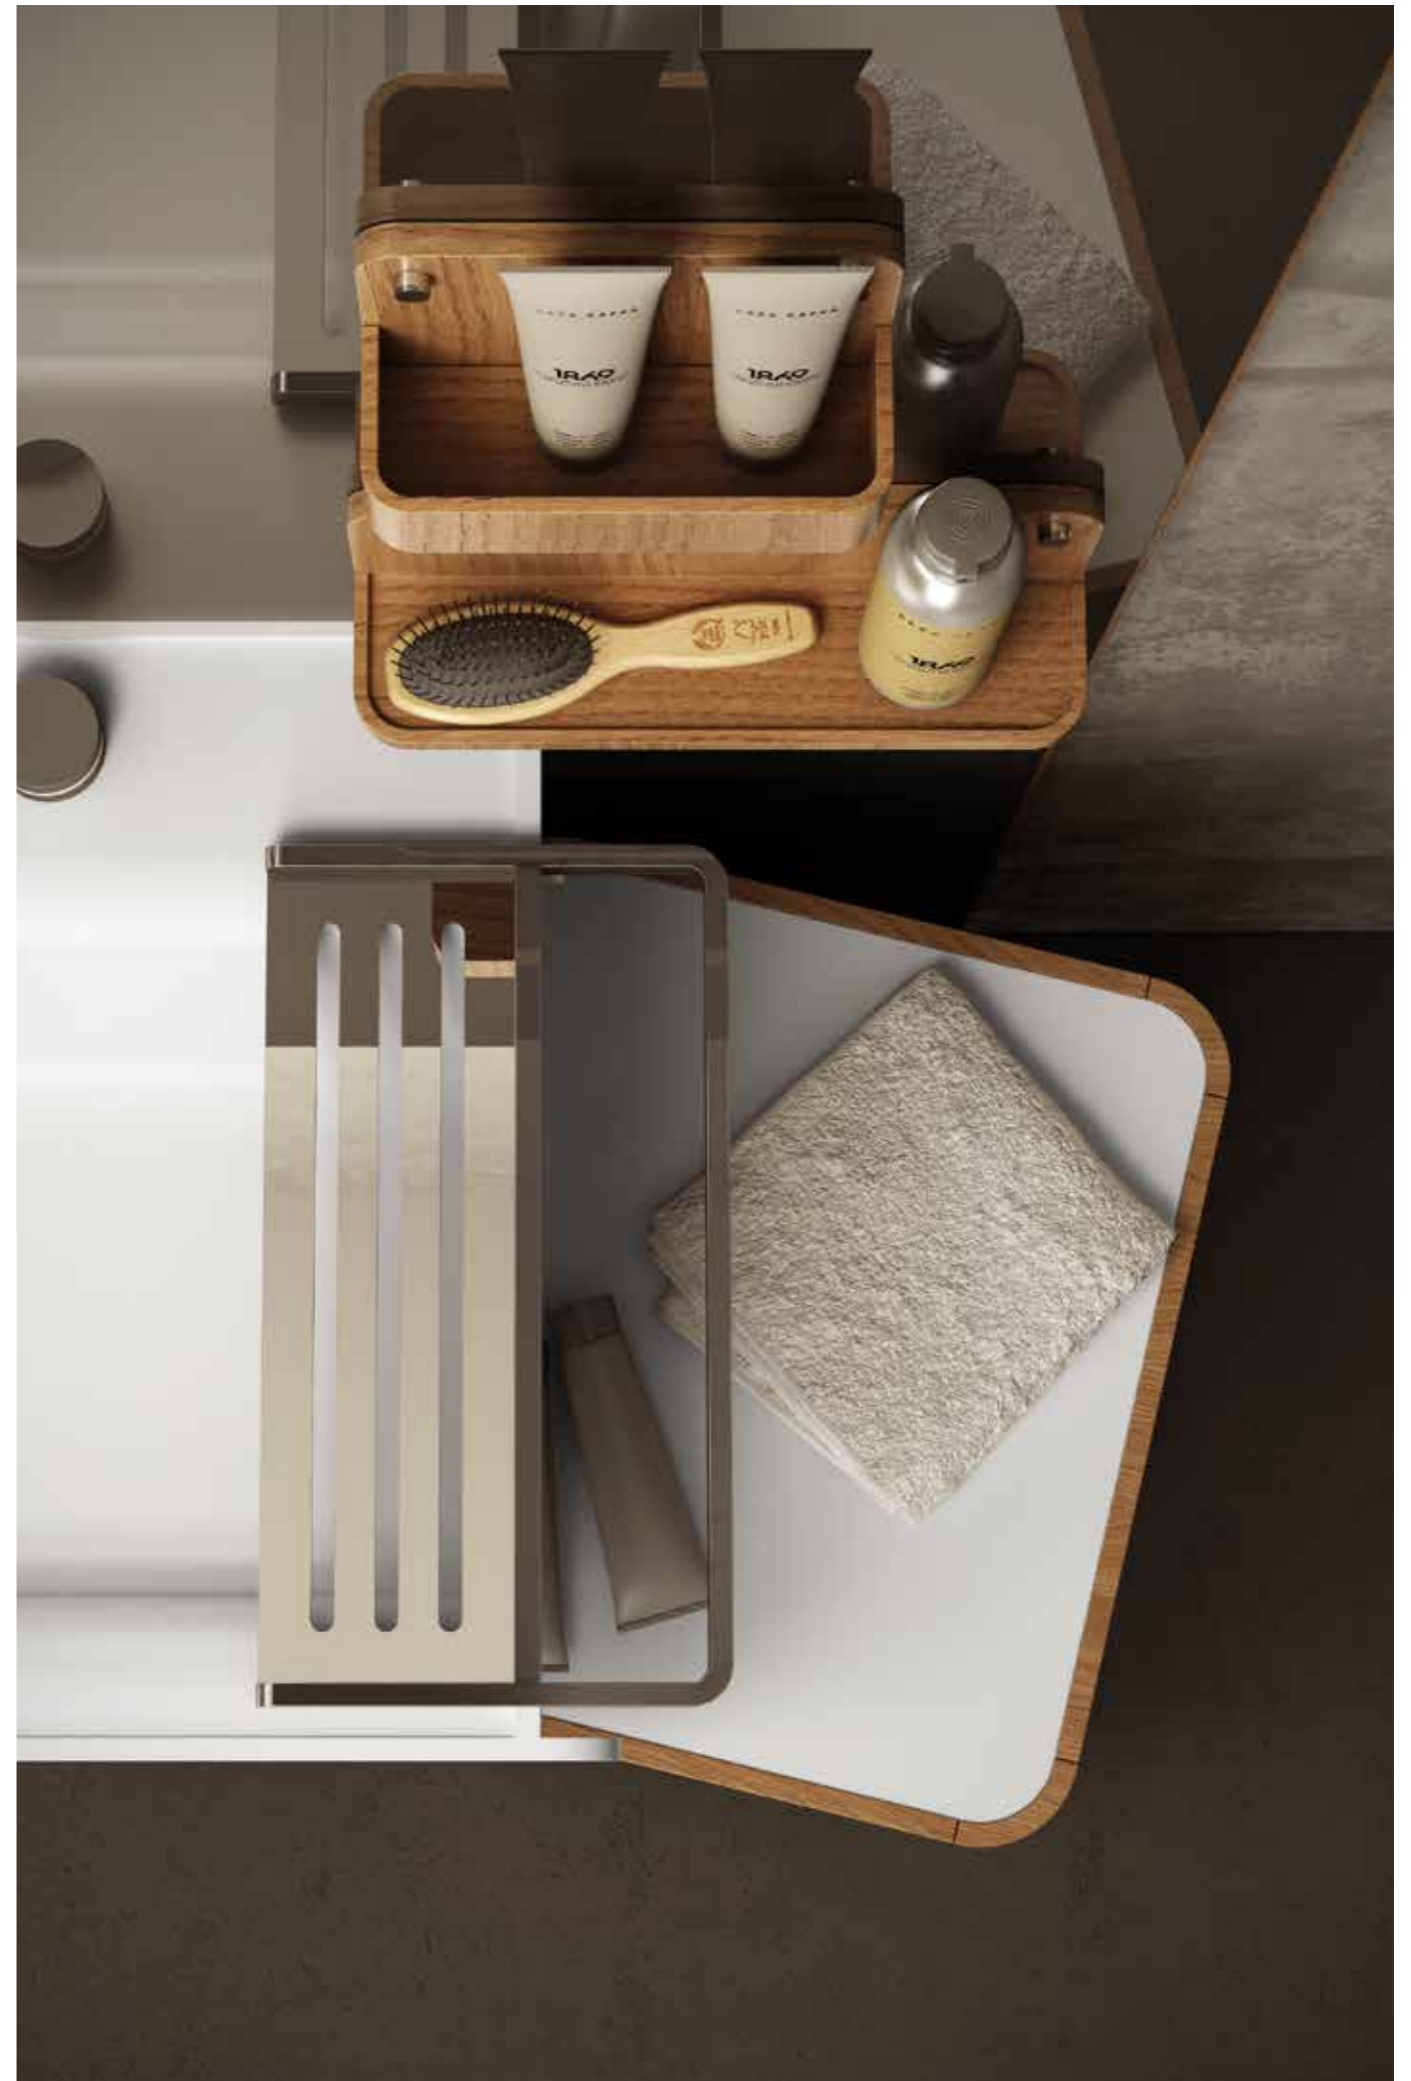

Accessori
Accessories

Specchio totale
Full mirror

Sgabello contenitore
Stool container

CROMO/CROMO
_CHROME/CHROME

Rubinetteria TAPS

Art. **BEALAV01**
LAVABO BIANCO IN LIVINGTECH
WHITE BASIN MADE IN LIVINGTECH