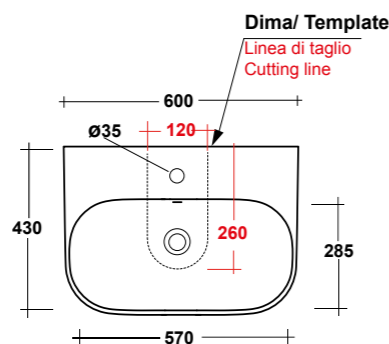

ART. SYN4360101

SYNTHESIS LAVABO APPOGGIO/SOSPESO
60 MF BIANCO
SYNTHESIS WHITE 60 ONE-HOLE SIT ON/
WALL HUNG WASHBASIN

DIMENSIONI/DIMENSION: 60X43X14 CM
PESO/WEIGHT: 14,5 KG

*Quote d'installazione consigliata
Advised measure for installation

ART. SYNPS45

PORTA SALVIETTE IN OTTONE CROMATO
CHROMED BRASS TOWEL RAIL

PESO/WEIGHT: 2 KG

ART. SYN4350101

SYNTHESIS LAVABO APPOGGIO/SOSPESO
50 MF BIANCO
SYNTHESIS WHITE 50 ONE-HOLE SIT ON/
WALL HUNG WASHBASIN

DIMENSIONI/DIMENSION: 50X43X14 CM
PESO/WEIGHT: 12,5 KG