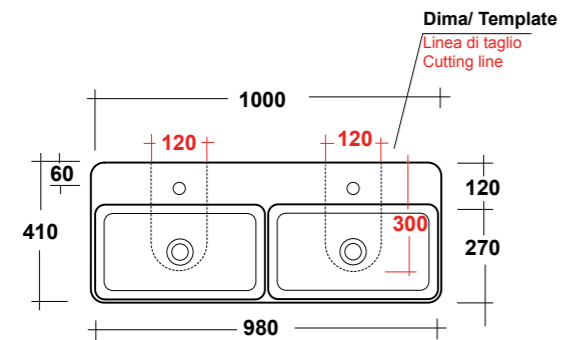

ART. TRA4110101

TRATTO LAVABO SOSPESO 100 MF BIANCO
TRATTO WHITE 100 ONE-HOLE WALL HUNG
WASHBASIN

DIMENSIONI/DIMENSION: 100X41X14 CM