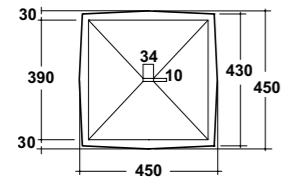

ART. CRY4745001

LAVABO FREE STANDING IN LIVINGTEC®
FREE STANDING WASHBASIN IN LIVINGTEC®

DIMENSIONI/DIMENSION: 45X45X86 CM
PESO/WEIGHT: 28 KG