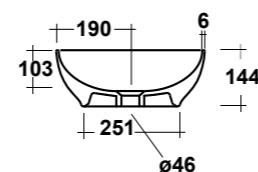

TREND

ART. TRE42RE50001

TREND LAVABO APPOGGIO
RETTANGOLARE 50X38 SF BIANCO
TREND WHITE 50X38 RECTANGULAR SIT ON
WASHBASIN

DIMENSIONI/DIMENSION: 50X38X14,4 CM
PESO/WEIGHT: 10,5 KG