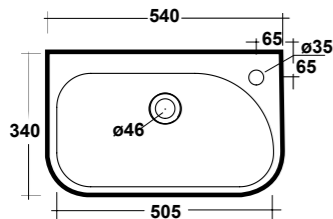

ART. SYN4554101

SYNTHESIS LAVABO SEMINCASSO
54 F DX BIANCO
SYNTHESIS WHITE 54 RIGHT TAP HOLE
SEMIRECESSED WASHBASIN
DIMENSIONI/DIMENSION: 54X34X14,5 CM
PESO/WEIGHT: 10 KG