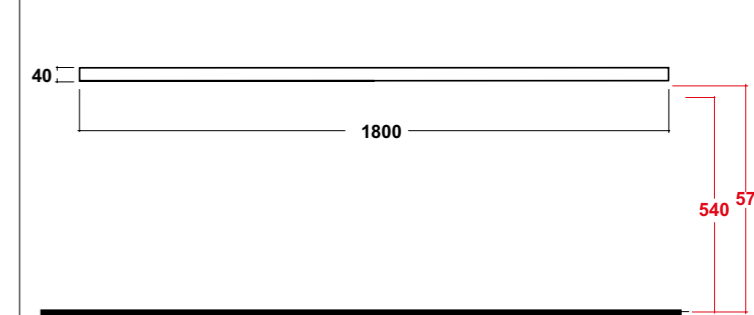

CA MIELE
HONEY

NR NERO
BLACK