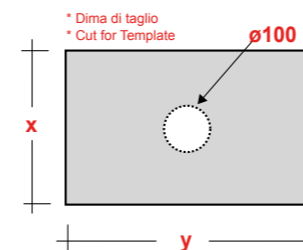

ART. MET4206001

METAMORFOSI LAVABO APPOGGIO
OVALE 55X42 SF BIANCO
METAMORFOSI WHITE 55 OVAL SIT ON
WASHBASIN

DIMENSIONI/DIMENSION: 55X42X14 CM
PESO/WEIGHT: 13 KG