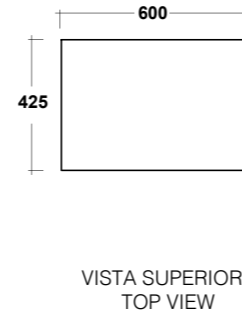

ART. ZTOP60

TOP SOSPESO PER LAVABO
+ KIT FISSAGGIO
WALL HUNG FURNITURE FOR WASHBASIN
+ FIXING KIT

DIMENSIONI/DIMENSION: 60X42,5X35 CM
PESO/WEIGHT: 12 KG