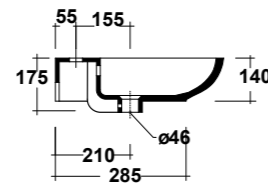

ART. CLE4375101

CLEAR LAVABO APPOGGIO/SOSPESO
75 MF BIANCO
CLEAR WHITE 75 ONE-HOLE SIT ON/
WALL HUNG WASHBASIN

DIMENSIONI/DIMENSION: 75X45X14 CM
PESO/WEIGHT: 18 KG