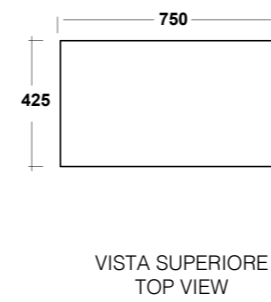

ART. ZTOP75

TOP SOSPESO PER LAVABO
+ KIT FISSAGGIO
WALL HUNG FURNITURE FOR WASHBASIN
+ FIXING KIT

DIMENSIONI/DIMENSION: 75X42,5X35 CM
PESO/WEIGHT: 15 KG