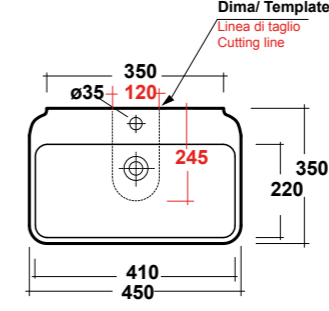

ART. CLE4345101

CLEAR LAVABO APPOGGIO/SOSPESO
45 MF BIANCO
CLEAR WHITE 45 ONE-HOLE SIT ON/
WALL HUNG WASHBASIN

DIMENSIONI/DIMENSION: 45X35X14 CM
PESO/WEIGHT: 9 KG