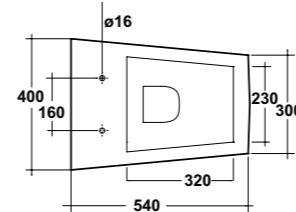

DIMENSIONI/DIMENSION: 52X40X43,5 CM
PESO/WEIGHT: 24 KG

*Quote d'installazione consigliata
Advised measure for installation

ART. CRY120201

CRYSTAL VASO SOSPESO BIANCO
CRYSTAL WHITE WALL HUNG WC

DIMENSIONI/DIMENSION: 54X40X28,5 CM
PESO/WEIGHT: 22 KG