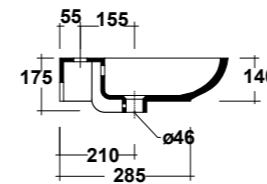

ART. CLE4355101

CLEAR LAVABO APPOGGIO/SOSPESO
55 MF BIANCO
CLEAR WHITE 55 ONE-HOLE SIT ON/
WALL HUNG WASHBASIN

DIMENSIONI/DIMENSION: 55X40X14 CM
PESO/WEIGHT: 13 KG