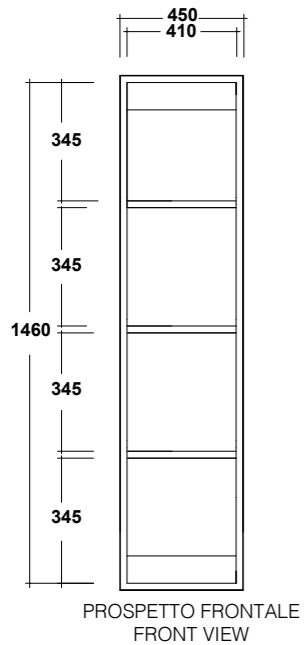

ART. ZPEN45

PENSILE SOSPESO + KIT FISSAGGIO
WALL HUNG CABINET + FIXING KIT

DIMENSIONI/DIMENSION: 45X20X150 CM
PESO/WEIGHT: 13 KG