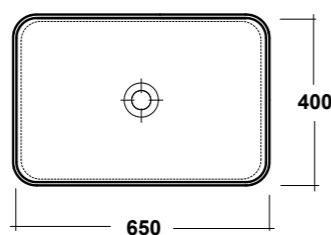

*Quote d'installazione consigliata
Advised measure for installation

Smash

ART. SMA42SO60001

SMASH LAVABO APPOGGIO
SEMIOVALE 60X36 SF BIANCO
SMASH OVAL 60X36 WASHBASIN OVER TOP

DIMENSIONI/DIMENSION: 60X36X12 CM
PESO/WEIGHT: 9 KG