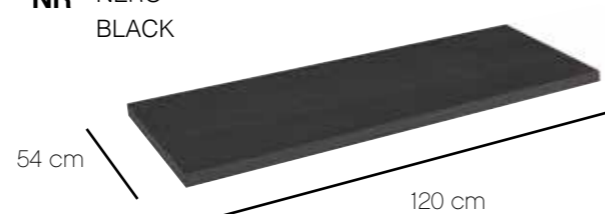

NR NERO
BLACK