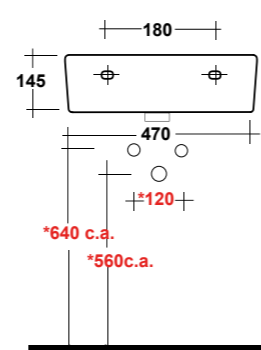

ART. SYN4350101

SYNTHESIS LAVABO APPOGGIO/SOSPESO
50 MF BIANCO
SYNTHESIS WHITE 50 ONE-HOLE SIT ON/
WALL HUNG WASHBASIN

DIMENSIONI/DIMENSION: 50X43X14 CM
PESO/WEIGHT: 12,5 KG