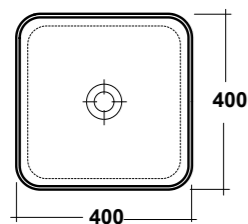

Smash

ART. SMA42QU40001

SMASH LAVABO APPOGGIO
QUADRO 40 SF BIANCO
SMASH SQUARE 40 WASHBASIN OVER TOP

DIMENSIONI/DIMENSION: 40X40X11,5 CM
PESO/WEIGHT: 7,5 KG

*Quote d'installazione consigliata
Advised measure for installation

Smash

ART. SMA42RE65001

SMASH LAVABO APPOGGIO
RETTANGOLARE 65X40 SF BIANCO
SMASH RECTANGULAR 65X40
WASHBASIN OVER TOP

DIMENSIONI/DIMENSION: 65X40X11,5 CM
PESO/WEIGHT: 12,5 KG