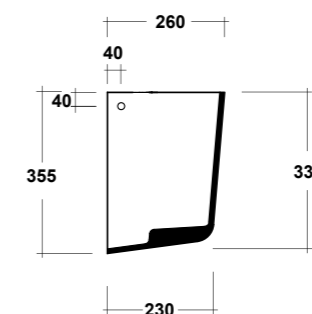

DIMENSIONI/DIMENSION: 35,5 CM
PESO/WEIGHT: 8 KG

ART. SYN4556101

SYNTHESIS LAVABO SEMINCASSO
56 MF BIANCO
SYNTHESIS WHITE 56 ONE-HOLE
SEMIRECESSED WASHBASIN

DIMENSIONI/DIMENSION: 56X43X15 CM
PESO/WEIGHT: 11 KG