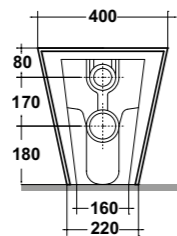

ART. CRY110301

CRYSTAL VASO BTW BIANCO
CRYSTAL WHITE BTW WC

DIMENSIONI/DIMENSION: 52X40X43,5 CM
PESO/WEIGHT: 27 KG