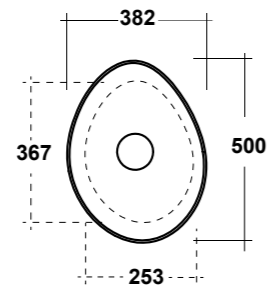

TREND

ART. TRE42IN50001

TREND LAVABO APPOGGIO
INFORME 50X38 SF BIANCO
TREND WHITE 50X38 SHAPELESS SIT ON
WASHBASIN

DIMENSIONI/DIMENSION: 50X38,2X14,4 CM
PESO/WEIGHT: 9 KG