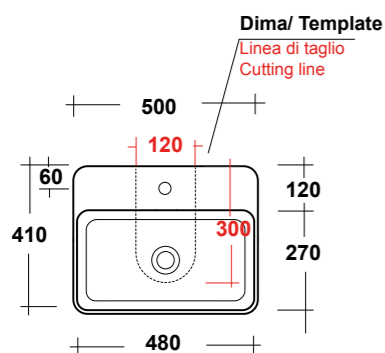

ART. TRA4150101

TRATTO LAVABO SOSPESO 50 MF BIANCO
TRATTO WHITE 50 ONE-HOLE WALL HUNG
WASHBASIN

DIMENSIONI/DIMENSION: 50X41X14 CM

*Quote d'installazione consigliata
Advised measure for installation

ART. TRA4250101

TRATTO LAVABO APPOGGIO 50 MF BIANCO
TRATTO WHITE 50 ONE-HOLE SIT ON
WASHBASIN

DIMENSIONI/DIMENSION: 50X41X14 CM