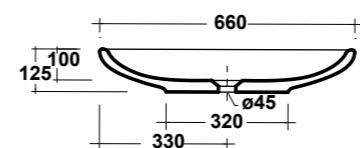

*Quote d'installazione consigliata
Advised measure for installation

Tokyo

ART. LIL4250001

TOKYO LAVABO APPOGGIO 50X38 SF BIANCO
TOKYO WHITE 50X38 SIT ON WASHBASIN

DIMENSIONI/DIMENSION: 50X38X13 CM
PESO/WEIGHT: 11 KG