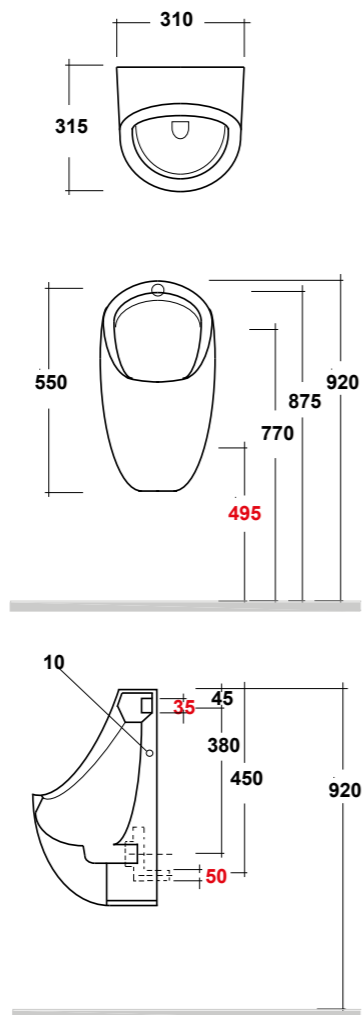

*Quote d'installazione consigliata
Advised measure for installation

ROLLE

ART. ARC50101

ROLLE ORINATOIO A PARETE BIANCO
ROLLE WALL HUNG URINAL.

DIMENSIONI/DIMENSION: 37X31,5X47 CM
PESO/WEIGHT: 9 KG