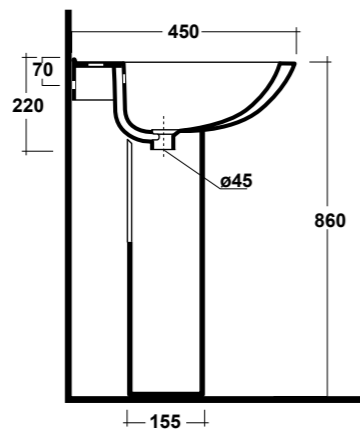

*Quote d'installazione consigliata
Advised measure for installation

ART. RUB4352101

RUBINO LAVABO 52 MF BIANCO
RUBINO WHITE 52 ONE-HOLE SIT ON/
WALL HUNG WASHBASIN

DIMENSIONI/DIMENSION: 52X43X20 CM
PESO/WEIGHT: 12 KG