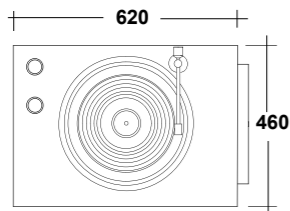

ART. VYNILCOM62
COMPOSIZIONE COMPLETA
FULL COMPOSITION

DIMENSIONI/DIMENSION: 62X46X185H CM
PESO/WEIGHT: 44,5 KG

*Quote d'installazione consigliata
Advised measure for installation