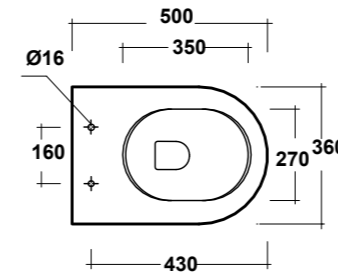

ART. CLE110301

CLEAR VASO BTW BIANCO
CLEAR WHITE CC PAN WC

DIMENSIONI/DIMENSION: 50X36X42 CM
PESO/WEIGHT: 24 KG