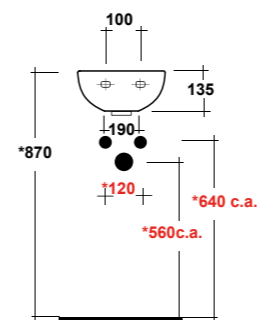

ART. MIL4390101

MILADY LAVABO APPOGGIO/SOSPESO
90 MF BIANCO
MILADY WHITE 90 ONE-HOLE SIT ON/
WALL HUNG WASHBASIN

DIMENSIONI/DIMENSION: 90X41X13,5 CM
PESO/WEIGHT: 24 KG

280 |

*Quote d'installazione consigliata
Advised measure for installation

ART. MIL4370101

MILADY LAVABO APPOGGIO/SOSPESO
70 MF BIANCO
MILADY WHITE 70 ONE-HOLE SIT ON/
WALL HUNG WASHBASIN

DIMENSIONI/DIMENSION: 70X41X13,5 CM
PESO/WEIGHT: 17,5 KG

*Quote d'installazione consigliata
Advised measure for installation

ART. MIL4355101

MILADY LAVABO APPOGGIO/SOSPESO
5 MF BIANCO
MILADY WHITE 55 ONE-HOLE SIT ON/
WALL HUNG WASHBASIN

DIMENSIONI/DIMENSION: 55X41X13,5 CM
PESO/WEIGHT: 14 KG

*Quote d'installazione consigliata
Advised measure for installation

ART. MIL4336101

MILADY LAVABO APPOGGIO/SOSPESO
30 MF BIANCO
MILADY WHITE 30 ONE-HOLE SIT ON/
WALL HUNG WASHBASIN

DIMENSIONI/DIMENSION: 40X30X13,5 CM
PESO/WEIGHT: 10 KG

*Quote d'installazione consigliata
Advised measure for installation

ART. MIL110301

MILADY VASO BTW RIMLESS BIANCO
MILADY WHITE BTW RIMLESS WC

DIMENSIONI/DIMENSION: 52X36X42 CM
PESO/WEIGHT: 23,5 KG

RIMLESS

*Quote d'installazione consigliata
Advised measure for installation

ART. MIL230101

MILADY BIDET BTW MF BIANCO
ONE-HOLE BTW BIDET
+ FIXING KIT INCLUDED

DIMENSIONI/DIMENSION: 52X36X42 CM
PESO/WEIGHT: 25 KG

| 281

*Quote d'installazione consigliata
Advised measure for installation