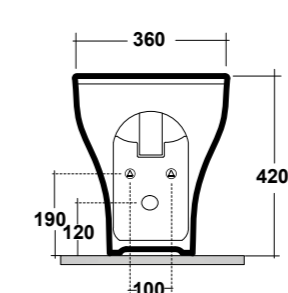

ART. SYN4554101

SYNTHESIS LAVABO SEMINCASSO
54 F DX BIANCO
SYNTHESIS WHITE 54 RIGHT TAP HOLE
SEMIRECESSED WASHBASIN
DIMENSIONI/DIMENSION: 54X34X14,5 CM
PESO/WEIGHT: 10 KG

ART. SYN1202R01

SYNTHESIS ECO VASO SOSPESO
RIMLESS BIANCO
SYNTHESIS ECO WHITE WALL HUNG
RIMLESS WC
DIMENSIONI/DIMENSION: 52X36X28 CM
PESO/WEIGHT: 18,5 KG

RIMLESS

*Quote d'installazione consigliata
Advised measure for installation

ART. SYN2201N01

SYNTHESIS ECO BIDET SOSPESO MF BIANCO
SYNTHESIS ECO WHITE ONE HOLE BIDET
WALL HUNG
DIMENSIONI/DIMENSION: 52X36X28 CM
PESO/WEIGHT: 20,5 KG

*Quote d'installazione consigliata
Advised measure for installation

ART. SYN1103R01

SYNTHESIS ECO VASO BTW RIMLESS BIANCO
SYNTHESIS ECO WHITE BTW RIMLESS WC
DIMENSIONI/DIMENSION: 52X36X42 CM
PESO/WEIGHT: 23,5 KG

RIMLESS

RACCORDI REGOLABILI
ADJUSTABLE ELBOW PIPE

RASCTD*: 10/14 cm
RASB*: 15/17 cm
RAR1*: 18/22 cm
RASP**: 30 cm

SCARICO
TRASLATO /
FLOOR
DRAIN
ADJUSTABLE

*Quote d'installazione consigliata
Advised measure for installation

ART. SYN2301N01

SYNTHESIS ECO BIDET BTW
SOSPESO MF BIANCO
SYNTHESIS ECO WHITE ONE HOLE BIDET BTW
DIMENSIONI/DIMENSION: 52X36X42 CM
PESO/WEIGHT: 22,5 KG

*Quote d'installazione consigliata
Advised measure for installation

ART. SYN1303R01

SYNTHESIS ECO VASO MBL BTW
RIMLESS BIANCO
SYNTHESIS ECO WHITE CLOSET
COUPLED BTW RIMLESS WC
PESO/WEIGHT: 29 KG

RIMLESS

SCARICO
TRASLATO /
FLOOR
DRAIN
ADJUSTABLE

*Quote d'installazione consigliata
Advised measure for installation