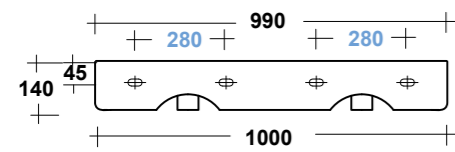

ART. TRA4110101

TRATTO LAVABO SOSPESO 100 MF BIANCO
TRATTO WHITE 100 ONE-HOLE WALL HUNG
WASHBASIN

DIMENSIONI/DIMENSION: 100X41X14 CM