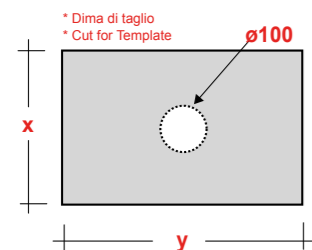

PADDLE

ART. PAD4B42001

PADDLE LAVABO APPOGGIO 42X42 SF BIANCO
PADDLE WHITE 42X42 SIT ON WASHBASIN

DIMENSIONI/DIMENSION: 45X45X15 CM
PESO/WEIGHT: 9 KG