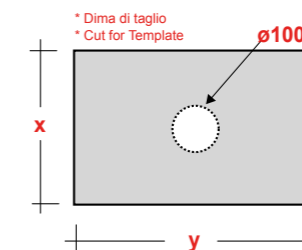

TREND

ART. TRE42OV50101

TREND LAVABO APPOGGIO
OVALE 50X42 MF BIANCO
TREND WHITE 50X42 ONE-HOLE OVAL SIT ON
WASHBASIN

DIMENSIONI/DIMENSION: 50X42X15,2 CM
PESO/WEIGHT: 11 KG