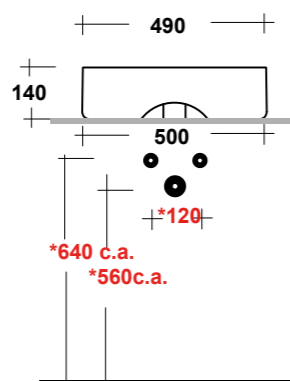

Smaltato sui 4 lati
Glazed on 4 sides

*Quote d'installazione consigliata
Advised measure for installation

ART. TRA4165101

TRATTO LAVABO SOSPESO 65 MF BIANCO
TRATTO WHITE 65 ONE-HOLE WALL HUNG
WASHBASIN

DIMENSIONI/DIMENSION: 65X41X14 CM