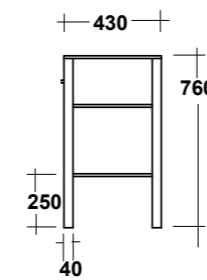

ART. TRAMOB60

MOBILE FREE STANDING CON UN CASSETTO
FREE STANDING WOODEN FURNITURE

DIMENSIONI/DIMENSION: 60X44X75 CM

ART. TRAMOB75

MOBILE FREE STANDING CON UN CASSETTO
FREE STANDING WOODEN FURNITURE

DIMENSIONI/DIMENSION: 75X44X75 CM