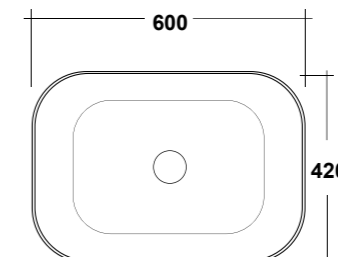

DIMENSIONI/DIMENSION: 60X42X14 CM
PESO/WEIGHT: 13,5 KG

*Quote d'installazione consigliata
Advised measure for installation

ART. PIL01C

PILETTA ROTONDA CLICK CLACK
IN CERAMICA INCLUSA /

ROUND CERAMIC POP-UP
WASTE INCLUDED
PESO/WEIGHT: 0,5 KG