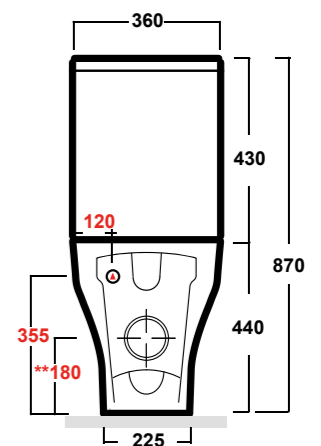

*Quote d'installazione consigliata
Advised measure for installation