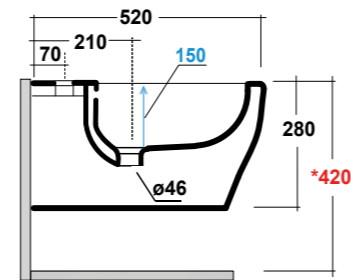

ART. SYN2201N01

SYNTHESIS ECO BIDET SOSPESO MF BIANCO
SYNTHESIS ECO WHITE ONE HOLE BIDET
WALL HUNG
DIMENSIONI/DIMENSION: 52X36X28 CM
PESO/WEIGHT: 20,5 KG