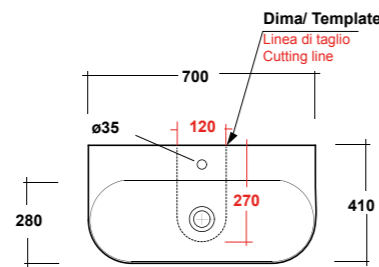

*Quote d'installazione consigliata
Advised measure for installation

ART. MIL4355101

MILADY LAVABO APPOGGIO/SOSPESO
5 MF BIANCO
MILADY WHITE 55 ONE-HOLE SIT ON/
WALL HUNG WASHBASIN

DIMENSIONI/DIMENSION: 55X41X13,5 CM
PESO/WEIGHT: 14 KG