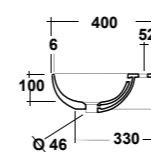

ART. MIL4390101

MILADY LAVABO APPOGGIO/SOSPESO
90 MF BIANCO
MILADY WHITE 90 ONE-HOLE SIT ON/
WALL HUNG WASHBASIN

DIMENSIONI/DIMENSION: 90X41X13,5 CM
PESO/WEIGHT: 24 KG

280 |

*Quote d'installazione consigliata
Advised measure for installation

ART. MIL4370101

MILADY LAVABO APPOGGIO/SOSPESO
70 MF BIANCO
MILADY WHITE 70 ONE-HOLE SIT ON/
WALL HUNG WASHBASIN

DIMENSIONI/DIMENSION: 70X41X13,5 CM
PESO/WEIGHT: 17,5 KG

*Quote d'installazione consigliata
Advised measure for installation

ART. MIL4355101

MILADY LAVABO APPOGGIO/SOSPESO
5 MF BIANCO
MILADY WHITE 55 ONE-HOLE SIT ON/
WALL HUNG WASHBASIN

DIMENSIONI/DIMENSION: 55X41X13,5 CM
PESO/WEIGHT: 14 KG

*Quote d'installazione consigliata
Advised measure for installation

ART. MIL4336101

MILADY LAVABO APPOGGIO/SOSPESO
30 MF BIANCO
MILADY WHITE 30 ONE-HOLE SIT ON/
WALL HUNG WASHBASIN

DIMENSIONI/DIMENSION: 40X30X13,5 CM
PESO/WEIGHT: 10 KG

*Quote d'installazione consigliata
Advised measure for installation

ART. MIL110301

MILADY VASO BTW RIMLESS BIANCO
MILADY WHITE BTW RIMLESS WC

DIMENSIONI/DIMENSION: 52X36X42 CM
PESO/WEIGHT: 23,5 KG

RIMLESS

*Quote d'installazione consigliata
Advised measure for installation

ART. MIL230101

MILADY BIDET BTW MF BIANCO
ONE-HOLE BTW BIDET
+ FIXING KIT INCLUDED

DIMENSIONI/DIMENSION: 52X36X42 CM
PESO/WEIGHT: 25 KG

| 281

*Quote d'installazione consigliata
Advised measure for installation