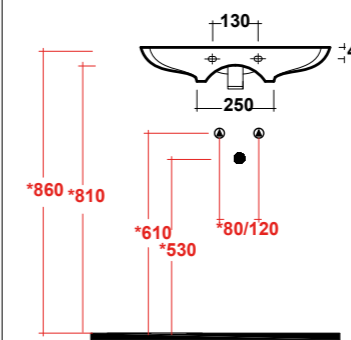

ART. CLE4345101

CLEAR LAVABO APPOGGIO/SOSPESO
45 MF BIANCO
CLEAR WHITE 45 ONE-HOLE SIT ON/
WALL HUNG WASHBASIN

DIMENSIONI/DIMENSION: 45X35X14 CM
PESO/WEIGHT: 9 KG