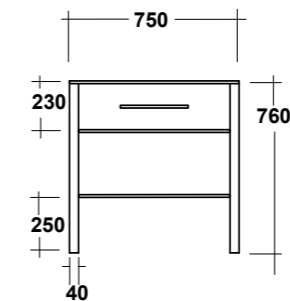

ART. TRAMOB60

MOBILE FREE STANDING CON UN CASSETTO
FREE STANDING WOODEN FURNITURE

DIMENSIONI/DIMENSION: 60X44X75 CM

ART. TRAMOB75

MOBILE FREE STANDING CON UN CASSETTO
FREE STANDING WOODEN FURNITURE

DIMENSIONI/DIMENSION: 75X44X75 CM