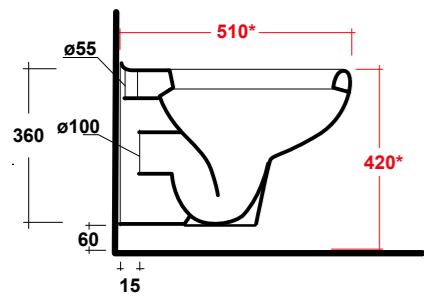

PESO/WEIGHT: 2,6 KG

ART. C6RU01
COPRIWATER IN LEGNO/POLIESTERE
WOOD/POLYESTER SEAT COVER

PESO/WEIGHT: 3,5 KG

ART. RUB120201

RUBINO VASO SOSPESO BIANCO
RUBINO WHITE WALL HUNG WC

DIMENSIONI/DIMENSION: 51X35X36 CM
PESO/WEIGHT: 15 KG