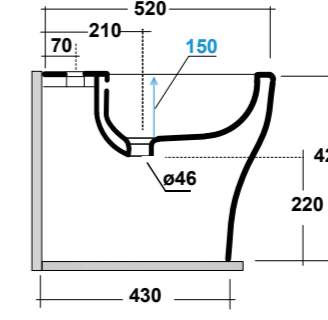

ART. SYN4554101

SYNTHESIS LAVABO SEMINCASSO
54 F DX BIANCO
SYNTHESIS WHITE 54 RIGHT TAP HOLE
SEMIRECESSED WASHBASIN
DIMENSIONI/DIMENSION: 54X34X14,5 CM
PESO/WEIGHT: 10 KG

ART. SYN1202R01

SYNTHESIS ECO VASO SOSPESO
RIMLESS BIANCO
SYNTHESIS ECO WHITE WALL HUNG
RIMLESS WC
DIMENSIONI/DIMENSION: 52X36X28 CM
PESO/WEIGHT: 18,5 KG

RIMLESS

*Quote d'installazione consigliata
Advised measure for installation

ART. SYN2201N01

SYNTHESIS ECO BIDET SOSPESO MF BIANCO
SYNTHESIS ECO WHITE ONE HOLE BIDET
WALL HUNG
DIMENSIONI/DIMENSION: 52X36X28 CM
PESO/WEIGHT: 20,5 KG

*Quote d'installazione consigliata
Advised measure for installation

ART. SYN1103R01

SYNTHESIS ECO VASO BTW RIMLESS BIANCO
SYNTHESIS ECO WHITE BTW RIMLESS WC
DIMENSIONI/DIMENSION: 52X36X42 CM
PESO/WEIGHT: 23,5 KG

RIMLESS

RACCORDI REGOLABILI
ADJUSTABLE ELBOW PIPE

RASCTD*: 10/14 cm
RASB*: 15/17 cm
RAR1*: 18/22 cm
RASP**: 30 cm

SCARICO
TRASLATO /
FLOOR
DRAIN
ADJUSTABLE

*Quote d'installazione consigliata
Advised measure for installation

ART. SYN2301N01

SYNTHESIS ECO BIDET BTW
SOSPESO MF BIANCO
SYNTHESIS ECO WHITE ONE HOLE BIDET BTW
DIMENSIONI/DIMENSION: 52X36X42 CM
PESO/WEIGHT: 22,5 KG

*Quote d'installazione consigliata
Advised measure for installation

ART. SYN1303R01

SYNTHESIS ECO VASO MBL BTW
RIMLESS BIANCO
SYNTHESIS ECO WHITE CLOSET
COUPLED BTW RIMLESS WC
PESO/WEIGHT: 29 KG

RIMLESS

SCARICO
TRASLATO /
FLOOR
DRAIN
ADJUSTABLE

*Quote d'installazione consigliata
Advised measure for installation