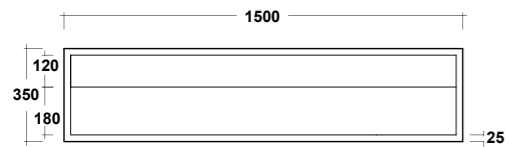

PROSPETTO LATERALE
LATERAL VIEW

PROSPETTO FRONTALE
FRONT VIEW