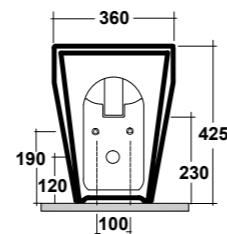

ART. TUE130301

TUTTOEVO VASO MBL BTW BIANCO
TUTTOEVO WHITE CC PAN WC

PESO/WEIGHT: 36 KG

ART. TUE71PF101

TUTTOEVO CASSETTA MBL P.F. BIANCO
TUTTOEVO WHITE CC PAN BOTTOM INLET
CISTERN

PESO/WEIGHT: 14 KG

DIMENSIONI/DIMENSION: 63X36X89 CM

SCARICO
TRASLATO /
FLOOR
DRAIN
ADJUSTABLE

*Quote d'installazione consigliata
Advised measure for installation

ART. TUE1103R01

TUTTOEVO VASO BTW RIMLESS BIANCO
TUTTO EVO WHITE BTW RIMLESS WC

DIMENSIONI/DIMENSION: 53X36X42,5 CM
PESO/WEIGHT: 30 KG

RIMLESS

RACCORDI REGOLABILI
ADJUSTABLE ELBOW PIPE

RASCTD*: 10/14 cm
RASB*: 15/17 cm
RAR1*: 18/22 cm
RASP**: 30 cm

SCARICO
TRASLATO /
FLOOR
DRAIN
ADJUSTABLE

*Quote d'installazione consigliata
Advised measure for installation

ART. TUE210101

TUTTOEVO BIDET BTW MF BIANCO
TUTTOEVO WHITE ONE-HOLE BTW BIDET

DIMENSIONI/DIMENSION: 53X36X42,5 CM
PESO/WEIGHT: 26 KG

*Quote d'installazione consigliata
Advised measure for installation

ART. TUE1202R01

TUTTOEVO VASO SOSPESO RIMLESS BIANCO
TUTTOEVO WHITE WALL HUNG RIMLESS WC

DIMENSIONI/DIMENSION: 53X36X28 CM
PESO/WEIGHT: 22 KG

RIMLESS

*Quote d'installazione consigliata
Advised measure for installation

ART. TUE220101

TUTTOEVO BIDET SOSPESO MF BIANCO
TUTTOEVO WHITE ONE-HOLE
WALL HUNG BIDET

DIMENSIONI/DIMENSION: 53X36X28 CM
PESO/WEIGHT: 18 KG

*Quote d'installazione consigliata
Advised measure for installation

ART. C6TE01

COPRIWATER IN TERMOINDURENTE
UREA SEAT COVER

ART. C8TE01

COPRIWATER IN TERMOINDURENTE
CHIUSURA RALLENTATA
UREA SOFT CLOSE SYSTEM
SEAT COVER

PESO/WEIGHT: 2,3 KG

ART. C9TE01

COPRIWATER SLIM IN TERMOINDURENTE
CHIUSURA RALLENTATA
UREA SILM SOFT CLOSE
SYSTEM SEAT COVER

TAKE↑↓OFF*