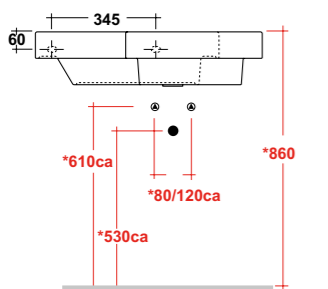

ART. TUT417D101

TUTTO LAVABO SOSPESO
75 DX MF BIANCO
TUTTO RIGHT ONE-HOLE
WALL HUNG WASHBASIN

DIMENSIONI/DIMENSION: 75X50X18 CM
PESO/WEIGHT: 22 KG

ART. TUT417S101

TUTTO LAVABO SOSPESO
75 SX MF BIANCO
TUTTO LEFT ONE-HOLE
WALL HUNG WASHBASIN

DIMENSIONI/DIMENSION: 75X50X18 CM
PESO/WEIGHT: 22 KG

*Quote d'installazione consigliata
Advised measure for installation

ART. TUE4890101

TUTTOEVO LAVABO SOSPESO/INCASSO
90 MF BIANCO
TUTTOEVO WHITE 90 ONE-HOLE
WALL HUNG/RECESSED

DIMENSIONI/DIMENSION: 90X45X18 CM
PESO/WEIGHT: 22,5 KG

*Quote d'installazione consigliata
Advised measure for installation

ART. TUE4875101

TUTTOEVO LAVABO SOSPESO/INCASSO
75 MF BIANCO
TUTTOEVO WHITE 75 ONE-HOLE
WALL HUNG/RECESSED

DIMENSIONI/DIMENSION: 75X45X18 CM
PESO/WEIGHT: 19 KG

*Quote d'installazione consigliata
Advised measure for installation

ART. TUE4360101

TUTTOEVO LAVABO SOSPESO/INCASSO
60 MF BIANCO
TUTTOEVO WASHBASIN ONE HOLE -
WALL-HUNG / RECESSED

DIMENSIONI/DIMENSION: 60X45X18 CM
PESO/WEIGHT: 14 KG

*Quote d'installazione consigliata
Advised measure for installation

ART. TUT4185101

TUTTO LAVABO SOSPESO 80X50 MF BIANCO
TUTTO ONE/THREE HOLES
WASHBASIN WALL HUNG

DIMENSIONI/DIMENSION: 80X50X18 CM
PESO/WEIGHT: 26 KG

Installazione / Installation:
sospeso - filo piano
wall hung - top level

*Quote d'installazione consigliata
Advised measure for installation

ART. TUT4110101

TUTTO LAVABO SOSPESO 100 MF BIANCO
TUTTO ONE/THREE HOLES
WASHBASIN WALL HUNG

DIMENSIONI/DIMENSION: 100X50X18 CM
PESO/WEIGHT: 30 KG

Installazione / Installation:
sospeso - filo piano
wall hung - top level

*Quote d'installazione consigliata
Advised measure for installation