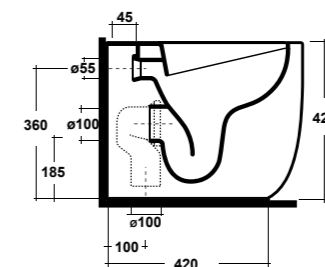

ART. MIL110301

MILADY VASO BTW RIMLESS BIANCO
MILADY WHITE BTW RIMLESS WC

DIMENSIONI/DIMENSION: 52X36X42 CM
PESO/WEIGHT: 23,5 KG

RIMLESS

*Quote d'installazione consigliata
Advised measure for installation

ART. MIL230101

MILADY BIDET BTW MF BIANCO
ONE-HOLE BTW BIDET
+ FIXING KIT INCLUDED

DIMENSIONI/DIMENSION: 52X36X42 CM
PESO/WEIGHT: 25 KG