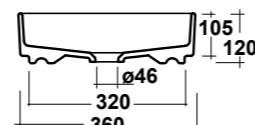

*Quote d'installazione consigliata
Advised measure for installation

CLEAR

ART. CLE4266001

CLEAR LAVABO APPOGGIO 66 SF BIANCO
CLEAR 66 WASHBASIN NO HOLE -
OVER COUNTER

DIMENSIONI/DIMENSION: 66X44X12,5 CM
PESO/WEIGHT: 13 KG