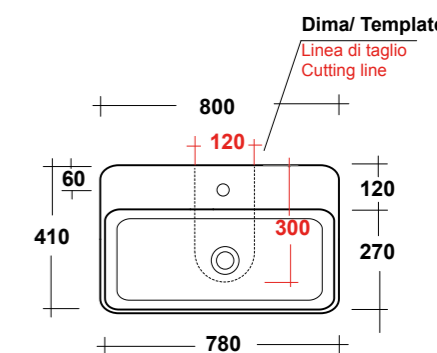

ART. TRA4280101

TRATTO LAVABO APPOGGIO 80 MF BIANCO
TRATTO WHITE 80 ONE-HOLE SIT ON
WASHBASIN

DIMENSIONI/DIMENSION: 80X41X14 CM