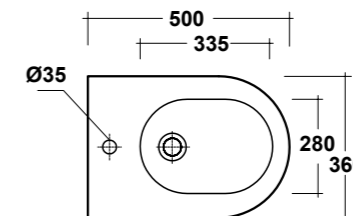

ART. CLE210101

CLEAR BIDET BTW MF BIANCO
CLEAR WHITE ONE-HOLE BTW BIDET

DIMENSIONI/DIMENSION: 50X36X42 CM
PESO/WEIGHT: 21 KG