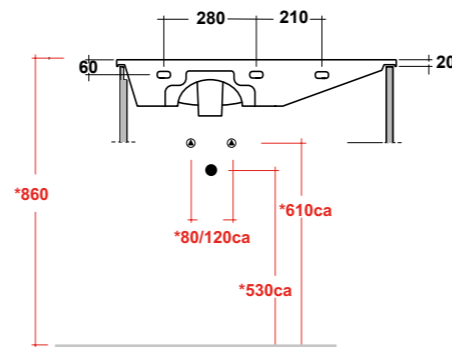

ART. TUE4875101

TUTTOEVO LAVABO SOSPESO/INCASSO
75 MF BIANCO
TUTTOEVO WHITE 75 ONE-HOLE
WALL HUNG/RECESSED

DIMENSIONI/DIMENSION: 75X45X18 CM
PESO/WEIGHT: 19 KG