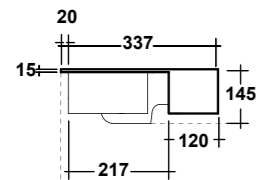

ART. SYN4554101

SYNTHESIS LAVABO SEMINCASSO
54 F DX BIANCO
SYNTHESIS WHITE 54 RIGHT TAP HOLE
SEMIRECESSED WASHBASIN
DIMENSIONI/DIMENSION: 54X34X14,5 CM
PESO/WEIGHT: 10 KG