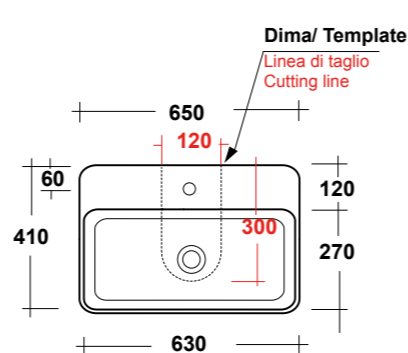

*Quote d'installazione consigliata
Advised measure for installation

ART. TRA4265101

TRATTO LAVABO APPOGGIO 65 MF BIANCO
TRATTO WHITE 65 ONE-HOLE SIT ON
WASHBASIN

DIMENSIONI/DIMENSION: 65X41X14 CM