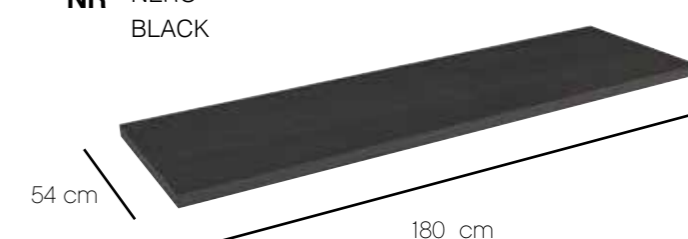

NR NERO
BLACK