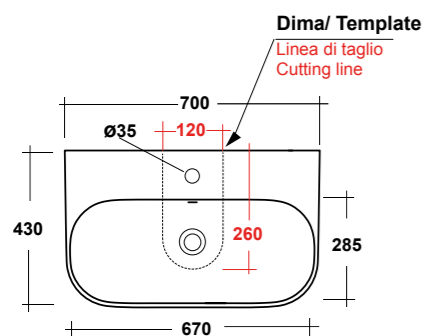

DIMENSIONI/DIMENSION: 70X43X14,5 CM
PESO/WEIGHT: 16,5 KG

*Quote d'installazione consigliata
Advised measure for installation

ART. SYNPS55

PORTA SALVIETTE IN OTTONE CROMATO
CHROMED BRASS TOWEL RAIL

PESO/WEIGHT: 2,5 KG