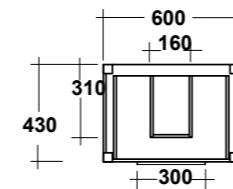

ART. TRAMOB60

MOBILE FREE STANDING CON UN CASSETTO
FREE STANDING WOODEN FURNITURE

DIMENSIONI/DIMENSION: 60X44X75 CM

ART. TRAMOB75

MOBILE FREE STANDING CON UN CASSETTO
FREE STANDING WOODEN FURNITURE

DIMENSIONI/DIMENSION: 75X44X75 CM