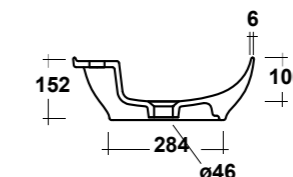

TREND

ART. TRE42OV50101

TREND LAVABO APPOGGIO
OVALE 50X42 MF BIANCO
TREND WHITE 50X42 ONE-HOLE OVAL SIT ON
WASHBASIN

DIMENSIONI/DIMENSION: 50X42X15,2 CM
PESO/WEIGHT: 11 KG