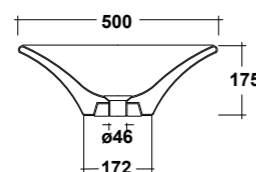

DIMENSIONI/DIMENSION: Ø50 CM
PESO/WEIGHT: 9 KG

ART. FOR9COCS01

FORMOSA COLONNA CENTRO STANZA BIANCO
FORMOSA WHITE PEDESTAL
FOR FREESTANDING

DIMENSIONI/DIMENSION: H70 CM
PESO/WEIGHT: 11,5 KG

ART. FOR9CO01

FORMOSA COLONNA BIANCO
FORMOSA WHITE PEDESTAL