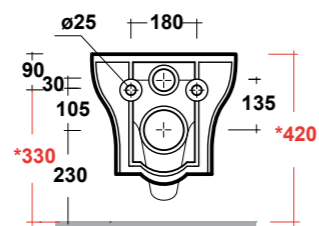

ART. CLE1202R01

CLEAR VASO SOSPESO RIMLESS BIANCO
CLEAR WHITE WALL HUNG RIMLESS WC

DIMENSIONI/DIMENSION: 50X36X30 CM
PESO/WEIGHT: 20 KG

RIMLESS