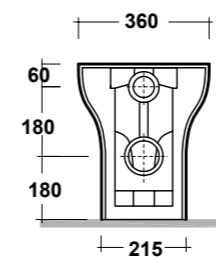

ART. CLE110301

CLEAR VASO BTW BIANCO
CLEAR WHITE CC PAN WC

DIMENSIONI/DIMENSION: 50X36X42 CM
PESO/WEIGHT: 24 KG