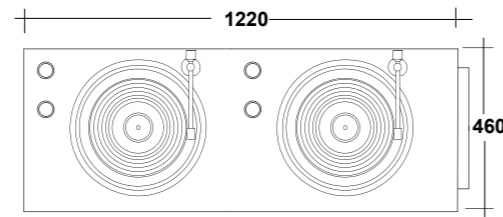

ART. VYNILCOM122
COMPOSIZIONE COMPLETA
FULL COMPOSITION

DIMENSIONI/DIMENSION: 122X46X185H CM
PESO/WEIGHT: 65 KG

*Quote d'installazione consigliata
Advised measure for installation