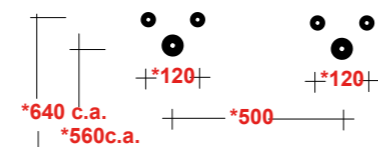

ART. TRA4210101

TRATTO LAVABO APPOGGIO 100 MF BIANCO
TRATTO WHITE 100 ONE-HOLE SIT ON
WASHBASIN

DIMENSIONI/DIMENSION: 100X41X14 CM