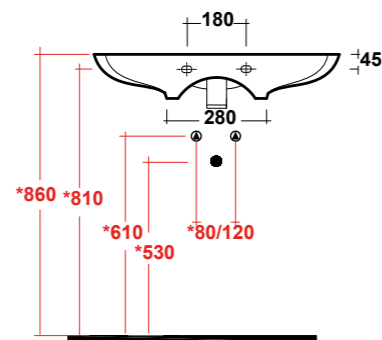

ART. CLE4375101

CLEAR LAVABO APPOGGIO/SOSPESO
75 MF BIANCO
CLEAR WHITE 75 ONE-HOLE SIT ON/
WALL HUNG WASHBASIN

DIMENSIONI/DIMENSION: 75X45X14 CM
PESO/WEIGHT: 18 KG