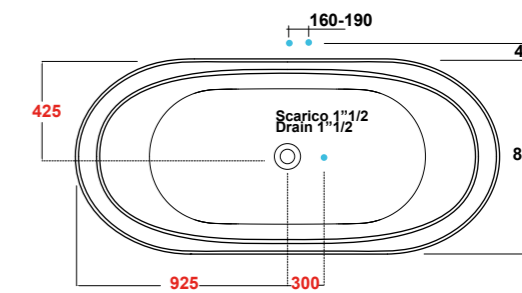

ART. VAFORP01

VASCA IN RESINA CM 185
COMPLETA DI PILETTA DI SCARICO SENZA CURVA DI RACCORDO

RESINE BATH TUB CM 185
INCLUDED WASTE WITHOUT CONNECTOR

PESO/WEIGHT: 70 KG