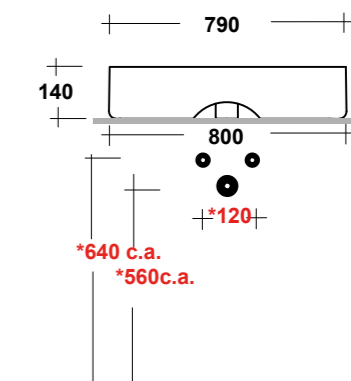

ART. TRA4280101

TRATTO LAVABO APPOGGIO 80 MF BIANCO
TRATTO WHITE 80 ONE-HOLE SIT ON
WASHBASIN

DIMENSIONI/DIMENSION: 80X41X14 CM