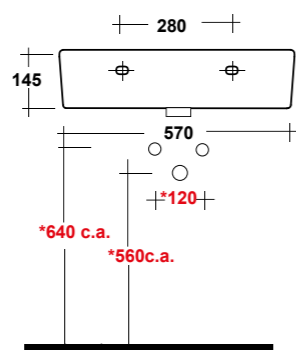

ART. SYN4360101

SYNTHESIS LAVABO APPOGGIO/SOSPESO
60 MF BIANCO
SYNTHESIS WHITE 60 ONE-HOLE SIT ON/
WALL HUNG WASHBASIN

DIMENSIONI/DIMENSION: 60X43X14 CM
PESO/WEIGHT: 14,5 KG