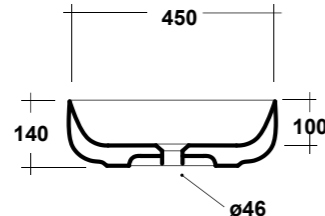

ART. MET4204001

METAMORFOSI LAVABO APPOGGIO
QUADRO 45 SF BIANCO
METAMORFOSI WHITE 45 Ø SQUARE SIT ON
WASHBASIN

DIMENSIONI/DIMENSION: 45X45X14 CM
PESO/WEIGHT: 11,5 KG