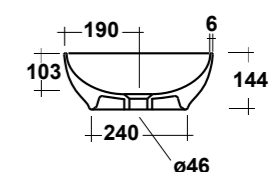

TREND

ART. TRE42OV50001

LAVABO APPOGGIO OVALE 50X38 SF BIANCO
TREND WHITE 50X38 OVAL SIT ON
WASHBASIN

DIMENSIONI/DIMENSION: 50X38X14,4 CM
PESO/WEIGHT: 9 KG