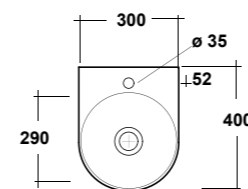

ART. MIL4390101

MILADY LAVABO APPOGGIO/SOSPESO
90 MF BIANCO
MILADY WHITE 90 ONE-HOLE SIT ON/
WALL HUNG WASHBASIN

DIMENSIONI/DIMENSION: 90X41X13,5 CM
PESO/WEIGHT: 24 KG

280 |

*Quote d'installazione consigliata
Advised measure for installation

ART. MIL4370101

MILADY LAVABO APPOGGIO/SOSPESO
70 MF BIANCO
MILADY WHITE 70 ONE-HOLE SIT ON/
WALL HUNG WASHBASIN

DIMENSIONI/DIMENSION: 70X41X13,5 CM
PESO/WEIGHT: 17,5 KG

*Quote d'installazione consigliata
Advised measure for installation

ART. MIL4355101

MILADY LAVABO APPOGGIO/SOSPESO
5 MF BIANCO
MILADY WHITE 55 ONE-HOLE SIT ON/
WALL HUNG WASHBASIN

DIMENSIONI/DIMENSION: 55X41X13,5 CM
PESO/WEIGHT: 14 KG

*Quote d'installazione consigliata
Advised measure for installation

ART. MIL4336101

MILADY LAVABO APPOGGIO/SOSPESO
30 MF BIANCO
MILADY WHITE 30 ONE-HOLE SIT ON/
WALL HUNG WASHBASIN

DIMENSIONI/DIMENSION: 40X30X13,5 CM
PESO/WEIGHT: 10 KG

*Quote d'installazione consigliata
Advised measure for installation

ART. MIL110301

MILADY VASO BTW RIMLESS BIANCO
MILADY WHITE BTW RIMLESS WC

DIMENSIONI/DIMENSION: 52X36X42 CM
PESO/WEIGHT: 23,5 KG

RIMLESS

*Quote d'installazione consigliata
Advised measure for installation

ART. MIL230101

MILADY BIDET BTW MF BIANCO
ONE-HOLE BTW BIDET
+ FIXING KIT INCLUDED

DIMENSIONI/DIMENSION: 52X36X42 CM
PESO/WEIGHT: 25 KG

| 281

*Quote d'installazione consigliata
Advised measure for installation