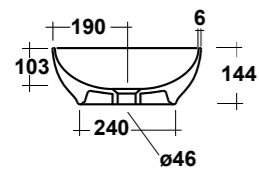

TREND

ART. TRE42SO50001

TREND LAVABO APPOGGIO
SEMIOVALE 50X38 SF BIANCO
TREND WHITE 50X38 SEMIOVAL SIT ON
WASHBASIN

DIMENSIONI/DIMENSION: 50X38X14,4 CM
PESO/WEIGHT: 8 KG