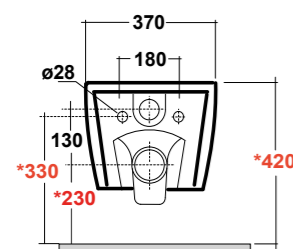

ART. FOR1202R01

FORMOSA 2.0 VASO SOSPESO RIMLESS BIANCO
FORMOSA 2.0 WHITE WALL HUNG RIMLESS

DIMENSIONI/DIMENSION: 54X37X29 CM
PESO/WEIGHT: 21 KG

RIMLESS