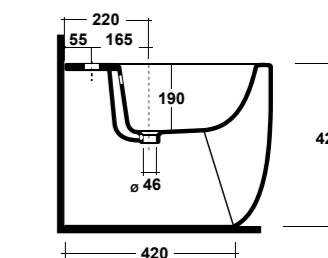

*Quote d'installazione consigliata
Advised measure for installation