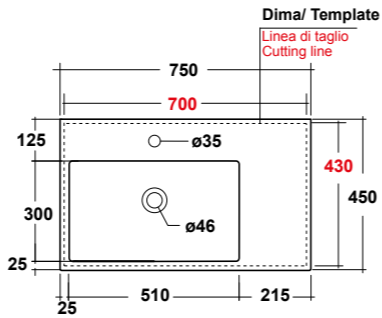

ART. TUE4875101

TUTTOEVO LAVABO SOSPESO/INCASSO
75 MF BIANCO
TUTTOEVO WHITE 75 ONE-HOLE
WALL HUNG/RECESSED

DIMENSIONI/DIMENSION: 75X45X18 CM
PESO/WEIGHT: 19 KG