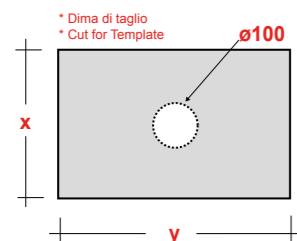

Smash

ART. SMA42QU40001

SMASH LAVABO APPOGGIO
QUADRO 40 SF BIANCO
SMASH SQUARE 40 WASHBASIN OVER TOP

DIMENSIONI/DIMENSION: 40X40X11,5 CM
PESO/WEIGHT: 7,5 KG

*Quote d'installazione consigliata
Advised measure for installation

Smash

ART. SMA42RE65001

SMASH LAVABO APPOGGIO
RETTANGOLARE 65X40 SF BIANCO
SMASH RECTANGULAR 65X40
WASHBASIN OVER TOP

DIMENSIONI/DIMENSION: 65X40X11,5 CM
PESO/WEIGHT: 12,5 KG