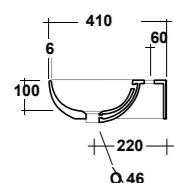

*Quote d'installazione consigliata
Advised measure for installation

ART. MIL4370101

MILADY LAVABO APPOGGIO/SOSPESO
70 MF BIANCO
MILADY WHITE 70 ONE-HOLE SIT ON/
WALL HUNG WASHBASIN

DIMENSIONI/DIMENSION: 70X41X13,5 CM
PESO/WEIGHT: 17,5 KG