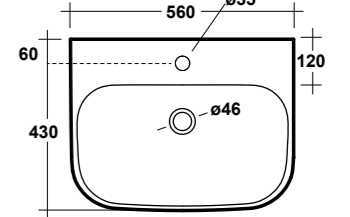

DIMENSIONI/DIMENSION: 56X43X16 CM
PESO/WEIGHT: 10,5 KG

ART. CLE4554D01

CLEAR LAVABO SEMINCASSO 54 FDX BIANCO
CLEAR WHITE 54 RIGHT TAP HOLE
SEMIRECESSED WASHBASIN

DIMENSIONI/DIMENSION: 54X33X14,5 CM
PESO/WEIGHT: 9,5 KG