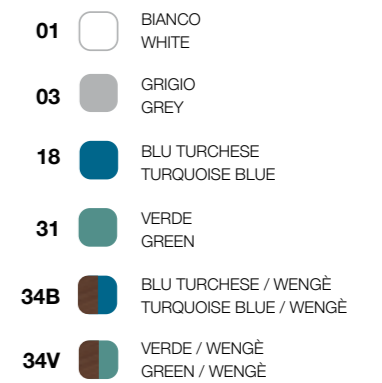

I COLORI DEI MOBILI /
FURNITURE COLORS

MOBILE 75