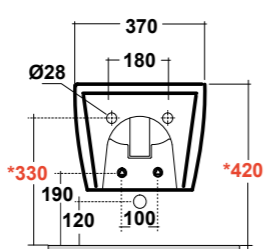

ART. FOR2201N01

FORMOSA 2.0 BIDET SOSPESO MF BIANCO
FORMOSA 2.0 WHITE BIDET BTW ONE HOLE

DIMENSIONI/DIMENSION: 54X37X29 CM
PESO/WEIGHT: 18,5 KG