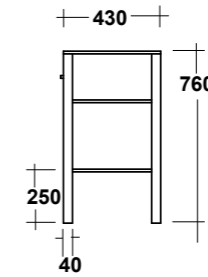

ART. TRAMOB60

MOBILE FREE STANDING CON UN CASSETTO
FREE STANDING WOODEN FURNITURE

DIMENSIONI/DIMENSION: 60X44X75 CM

ART. TRAMOB75

MOBILE FREE STANDING CON UN CASSETTO
FREE STANDING WOODEN FURNITURE

DIMENSIONI/DIMENSION: 75X44X75 CM