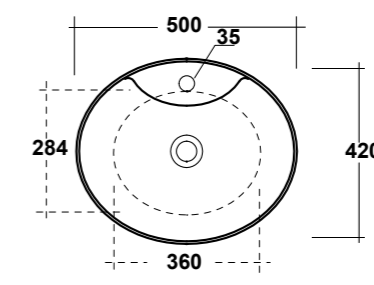

TREND

ART. TRE42OV50101

TREND LAVABO APPOGGIO
OVALE 50X42 MF BIANCO
TREND WHITE 50X42 ONE-HOLE OVAL SIT ON
WASHBASIN

DIMENSIONI/DIMENSION: 50X42X15,2 CM
PESO/WEIGHT: 11 KG

*Quote d'installazione consigliata
Advised measure for installation