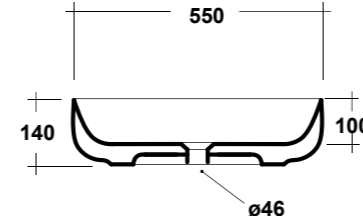

ART. MET4206001

METAMORFOSI LAVABO APPOGGIO
OVALE 55X42 SF BIANCO
METAMORFOSI WHITE 55 OVAL SIT ON
WASHBASIN

DIMENSIONI/DIMENSION: 55X42X14 CM
PESO/WEIGHT: 13 KG