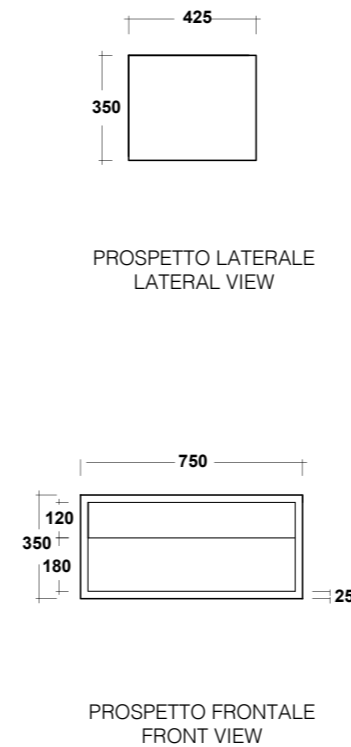

ART. ZTOP75

TOP SOSPESO PER LAVABO
+ KIT FISSAGGIO
WALL HUNG FURNITURE FOR WASHBASIN
+ FIXING KIT

DIMENSIONI/DIMENSION: 75X42,5X35 CM
PESO/WEIGHT: 15 KG