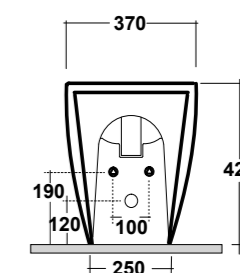

*Quote d'installazione consigliata
Advised measure for installation