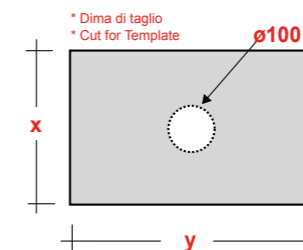

TREND

ART. TRE42QU38001

TREND LAVABO APPOGGIO
QUADRO 38 SF BIANCO
TREND WHITE 38 SQUARE SIT ON
WASHBASIN

DIMENSIONI/DIMENSION: 38X38X14,4 CM
PESO/WEIGHT: 7,5 KG