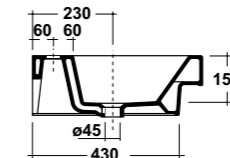

Installazione / Installation:
sospeso - filo piano
wall hung - top level

*Quote d'installazione consigliata
Advised measure for installation

ART. TUT4110101

TUTTO LAVABO SOSPESO 100 MF BIANCO
TUTTO ONE/THREE HOLES
WASHBASIN WALL HUNG

DIMENSIONI/DIMENSION: 100X50X18 CM
PESO/WEIGHT: 30 KG