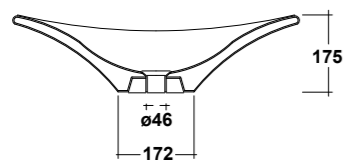

ART. FOR4265001

FORMOSA LAVABO APPOGGIO
RETTANGOLARE 65 SF BIANCO
FORMOSA WHITE 65 SIT ON WASHBASIN

DIMENSIONI/DIMENSION: 65X45 CM
PESO/WEIGHT: 14,5 KG