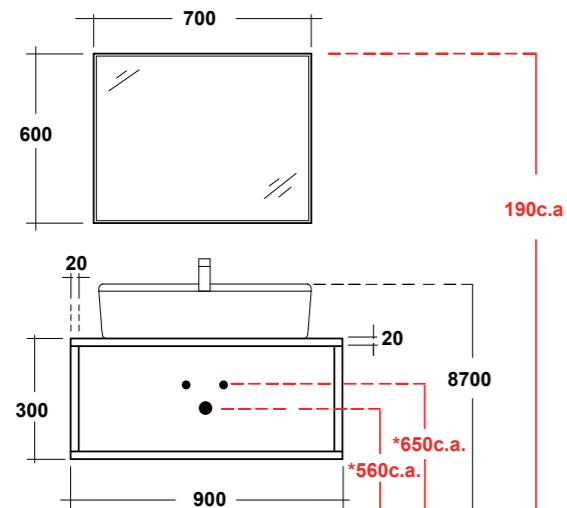

ART. SYNMOB90

MOBILE SOSPESO PER LAVABO CON
CASSETTONE FRONTALE
WALL HUNG FURNITURE FOR WASH BASINS
WITH FRONTAL DRAWER

DIMENSIONI/DIMENSION: 90X43,5X30 CM

308 |

ART. SYNMOB9034 ■ WENGÈ/WENGÈ
ART. SYNMOB9035 ■ MIELE/HONEY