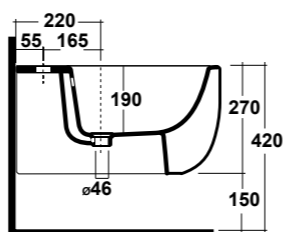

ART. MIL220101

MILADY BIDET SOSPESO MF BIANCO
MILADY WHITE ONE-HOLE
WALL HUNG BIDET

DIMENSIONI/DIMENSION: 52X36X27 CM
PESO/WEIGHT: 18 KG