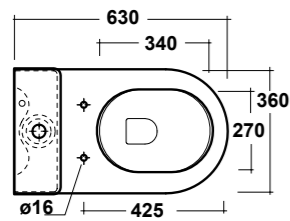

ART. CLE710B01

CLEAR CASSETTA MBL.
OPEN BACK P.F. BIANCO
OPEN BACK CLEAR WHITE CC PAN WC

PESO/WEIGHT: 29 KG

ART. CLE1303OB01

CLEAR VASO MBL BTW OPEN BACK BIANCO
OPEN BACK CLEAR WHITE CC PAN RIGHT
TAP HOLE CISTERN

PESO/WEIGHT: 13 KG
DIMENSIONI/DIMENSION: 63X36XH90 CM