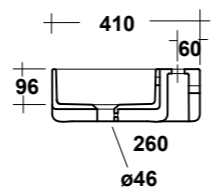

*Quote d'installazione consigliata
Advised measure for installation

ART. TRA4265101

TRATTO LAVABO APPOGGIO 65 MF BIANCO
TRATTO WHITE 65 ONE-HOLE SIT ON
WASHBASIN

DIMENSIONI/DIMENSION: 65X41X14 CM