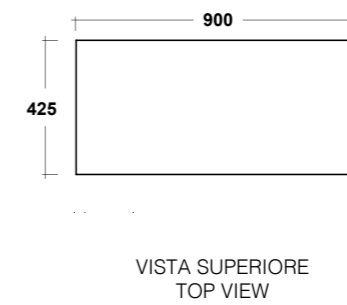

ART. ZTOP90

TOP SOSPESO PER LAVABO
+ KIT FISSAGGIO
WALL HUNG FURNITURE FOR WASHBASIN
+ FIXING KIT

DIMENSIONI/DIMENSION: 90X42,5X35 CM
PESO/WEIGHT: 19 KG