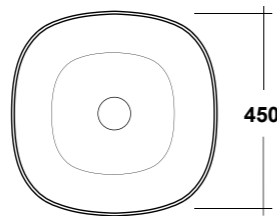

ART. MET4204001

METAMORFOSI LAVABO APPOGGIO
QUADRO 45 SF BIANCO
METAMORFOSI WHITE 45 Ø SQUARE SIT ON
WASHBASIN

DIMENSIONI/DIMENSION: 45X45X14 CM
PESO/WEIGHT: 11,5 KG