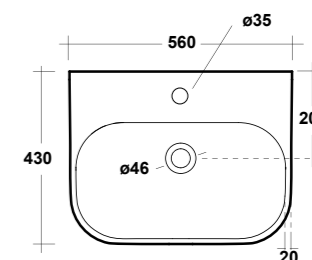

DIMENSIONI/DIMENSION: 35,5 CM
PESO/WEIGHT: 8 KG

ART. SYN4556101

SYNTHESIS LAVABO SEMINCASSO
56 MF BIANCO
SYNTHESIS WHITE 56 ONE-HOLE
SEMIRECESSED WASHBASIN

DIMENSIONI/DIMENSION: 56X43X15 CM
PESO/WEIGHT: 11 KG