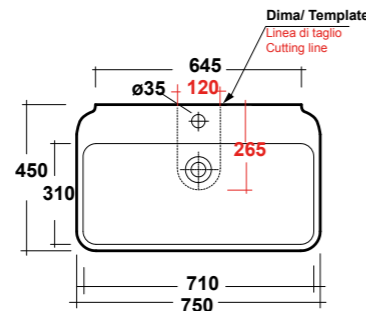

ART. CLE4375101

CLEAR LAVABO APPOGGIO/SOSPESO
75 MF BIANCO
CLEAR WHITE 75 ONE-HOLE SIT ON/
WALL HUNG WASHBASIN

DIMENSIONI/DIMENSION: 75X45X14 CM
PESO/WEIGHT: 18 KG