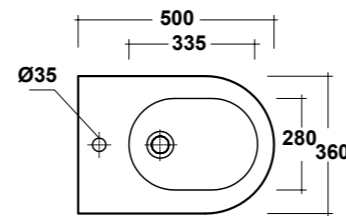

ART. CLE220101

CLEAR BIDET SOSPESO MF BIANCO
CLEAR WHITE ONE-HOLE WALL HUNG BIDET

DIMENSIONI/DIMENSION: 50X36X30 CM
PESO/WEIGHT: 18 KG