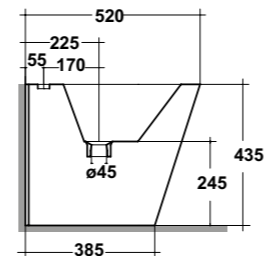

ART. CRY210101

CRYSTAL BIDET BTW MF BIANCO
CRYSTAL WHITE ONE-HOLE BTW BIDET

DIMENSIONI/DIMENSION: 52X40X43,5 CM
PESO/WEIGHT: 24 KG