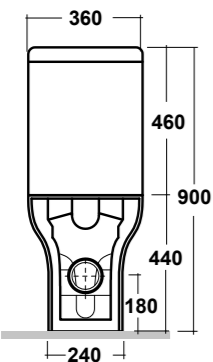

ART. CLE710B01

CLEAR CASSETTA MBL.
OPEN BACK P.F. BIANCO
OPEN BACK CLEAR WHITE CC PAN WC

PESO/WEIGHT: 29 KG

ART. CLE1303OB01

CLEAR VASO MBL BTW OPEN BACK BIANCO
OPEN BACK CLEAR WHITE CC PAN RIGHT
TAP HOLE CISTERN

PESO/WEIGHT: 13 KG
DIMENSIONI/DIMENSION: 63X36XH90 CM