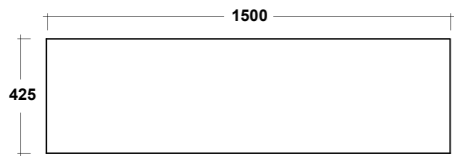

VISTA SUPERIORE
TOP VIEW