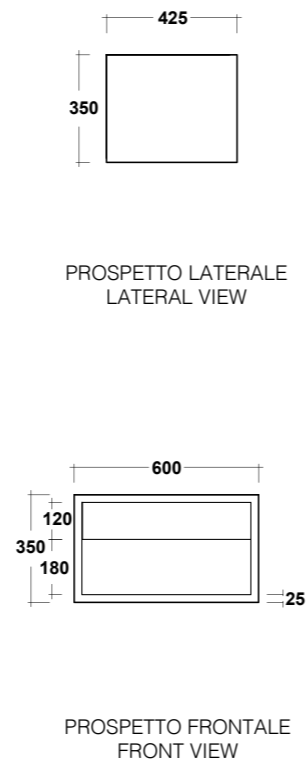

ART. ZTOP60

TOP SOSPESO PER LAVABO
+ KIT FISSAGGIO
WALL HUNG FURNITURE FOR WASHBASIN
+ FIXING KIT

DIMENSIONI/DIMENSION: 60X42,5X35 CM
PESO/WEIGHT: 12 KG