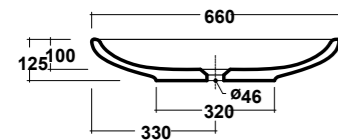

ART. CLE4266001

CLEAR LAVABO APPOGGIO 66 SF BIANCO
CLEAR WHITE 66 SIT ON WASHBASIN

DIMENSIONI/DIMENSION: 66X44X12,5 CM
PESO/WEIGHT: 13 KG