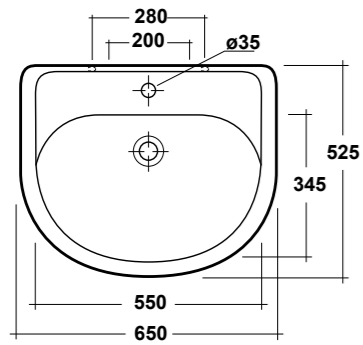

ART. RUB4365101

RUBINO LAVABO 65 MF BIANCO
RUBINO WHITE 65 ONE-HOLE SIT ON/
WALL HUNG WASHBASIN

DIMENSIONI/DIMENSION: 65X52,5X23 CM
PESO/WEIGHT: 19 KG

*Quote d'installazione consigliata
Advised measure for installation

ART. RUB4360101

RUBINO LAVABO 60 MF BIANCO
RUBINO WHITE 60 ONE-HOLE SIT ON/
WALL HUNG WASHBASIN

DIMENSIONI/DIMENSION: 60X45X22 CM
PESO/WEIGHT: 16 KG