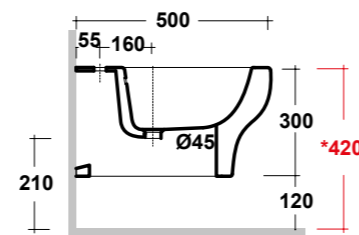

ART. CLE220101

CLEAR BIDET SOSPESO MF BIANCO
CLEAR WHITE ONE-HOLE WALL HUNG BIDET

DIMENSIONI/DIMENSION: 50X36X30 CM
PESO/WEIGHT: 18 KG