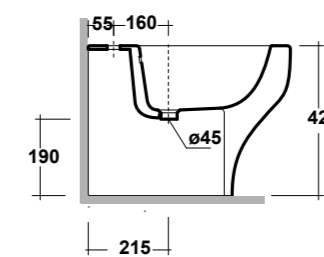

ART. CLE210101

CLEAR BIDET BTW MF BIANCO
CLEAR WHITE ONE-HOLE BTW BIDET

DIMENSIONI/DIMENSION: 50X36X42 CM
PESO/WEIGHT: 21 KG