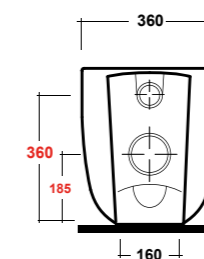

ART. MIL110301

MILADY VASO BTW RIMLESS BIANCO
MILADY WHITE BTW RIMLESS WC

DIMENSIONI/DIMENSION: 52X36X42 CM
PESO/WEIGHT: 23,5 KG

RIMLESS

*Quote d'installazione consigliata
Advised measure for installation

ART. MIL230101

MILADY BIDET BTW MF BIANCO
ONE-HOLE BTW BIDET
+ FIXING KIT INCLUDED

DIMENSIONI/DIMENSION: 52X36X42 CM
PESO/WEIGHT: 25 KG