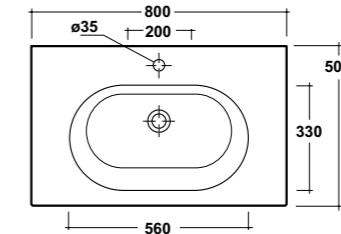

Installazione / Installation:
sospeso - filo piano
wall hung - top level

*Quote d'installazione consigliata
Advised measure for installation

ART. TUT4110101

TUTTO LAVABO SOSPESO 100 MF BIANCO
TUTTO ONE/THREE HOLES
WASHBASIN WALL HUNG

DIMENSIONI/DIMENSION: 100X50X18 CM
PESO/WEIGHT: 30 KG