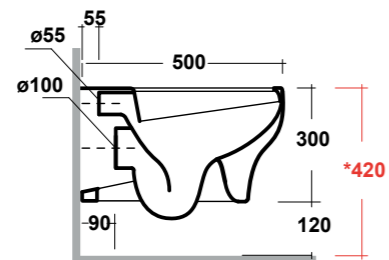

ART. CLE1202R01

CLEAR VASO SOSPESO RIMLESS BIANCO
CLEAR WHITE WALL HUNG RIMLESS WC

DIMENSIONI/DIMENSION: 50X36X30 CM
PESO/WEIGHT: 20 KG

RIMLESS