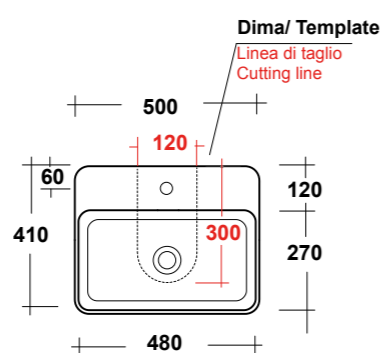

Smaltato sui 4 lati
Glazed on 4 sides

*Quote d'installazione consigliata
Advised measure for installation

ART. TRA4165101

TRATTO LAVABO SOSPESO 65 MF BIANCO
TRATTO WHITE 65 ONE-HOLE WALL HUNG
WASHBASIN

DIMENSIONI/DIMENSION: 65X41X14 CM