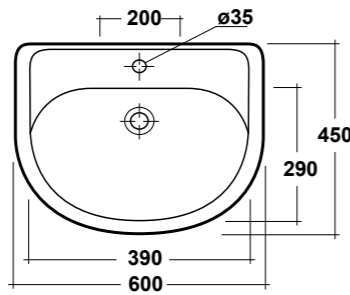

*Quote d'installazione consigliata
Advised measure for installation

ART. RUB4352101

RUBINO LAVABO 52 MF BIANCO
RUBINO WHITE 52 ONE-HOLE SIT ON/
WALL HUNG WASHBASIN

DIMENSIONI/DIMENSION: 52X43X20 CM
PESO/WEIGHT: 12 KG