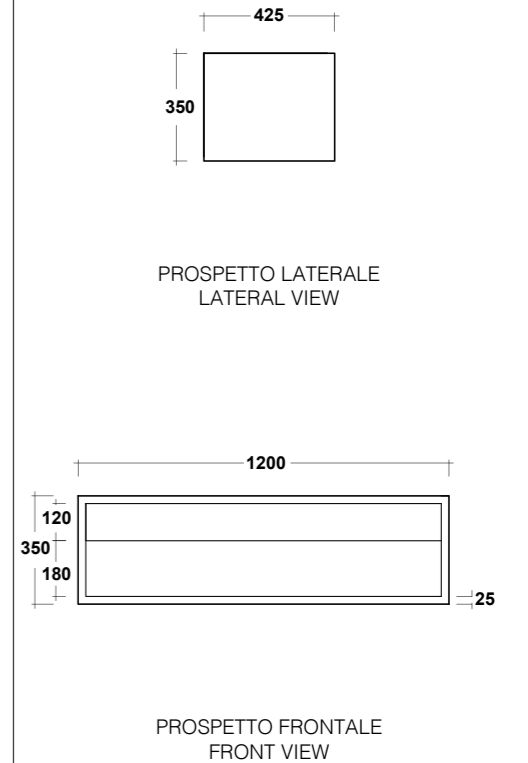

ART. ZTOP120

TOP SOSPESO PER LAVABO
+ KIT FISSAGGIO
WALL HUNG FURNITURE FOR WASHBASIN
+ FIXING KIT

DIMENSIONI/DIMENSION: 120X42,5X35 CM
PESO/WEIGHT: 21 KG