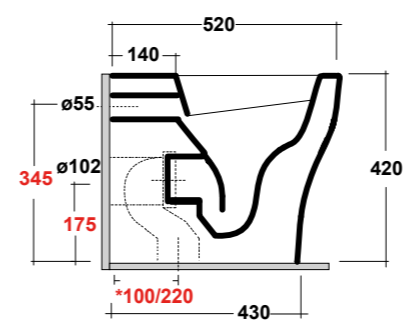

RACCORDI REGOLABILI
ADJUSTABLE ELBOW PIPE

RASCTD*: 10/14 cm
RASB*: 15/17 cm
RAR1*: 18/22 cm
RASP**: 30 cm

SCARICO
TRASLATO /
FLOOR
DRAIN
ADJUSTABLE

*Quote d'installazione consigliata
Advised measure for installation

ART. SYN2301N01

SYNTHESIS ECO BIDET BTW
SOSPESO MF BIANCO
SYNTHESIS ECO WHITE ONE HOLE BIDET BTW
DIMENSIONI/DIMENSION: 52X36X42 CM
PESO/WEIGHT: 22,5 KG