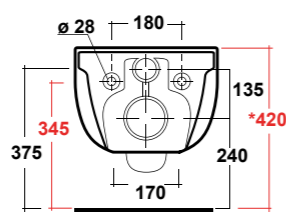

ART. MIL120201

MILADY VASO SOSPESO RIMLESS BIANCO
MILADY WHITE WALL HUNG RIMLESS WC

DIMENSIONI/DIMENSION: 52X36X27 CM
PESO/WEIGHT: 22 KG

RIMLESS