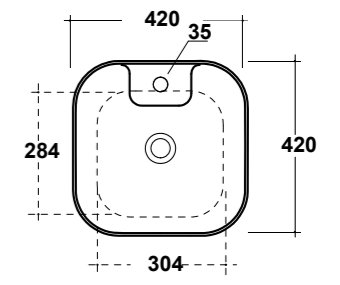

TREND

ART. TRE42QU42101

TREND LAVABO APPOGGIO
QUADRO 42 MF BIANCO
TREND WHITE 42 ONE-HOLE SQUARE SIT ON
WASHBASIN

DIMENSIONI/DIMENSION: 42X42X15,2 CM
PESO/WEIGHT: 13 KG