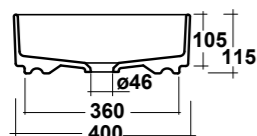

Smash

ART. SMA42QU40001

SMASH LAVABO APPOGGIO
QUADRO 40 SF BIANCO
SMASH SQUARE 40 WASHBASIN OVER TOP

DIMENSIONI/DIMENSION: 40X40X11,5 CM
PESO/WEIGHT: 7,5 KG

*Quote d'installazione consigliata
Advised measure for installation

Smash

ART. SMA42RE65001

SMASH LAVABO APPOGGIO
RETTANGOLARE 65X40 SF BIANCO
SMASH RECTANGULAR 65X40
WASHBASIN OVER TOP

DIMENSIONI/DIMENSION: 65X40X11,5 CM
PESO/WEIGHT: 12,5 KG