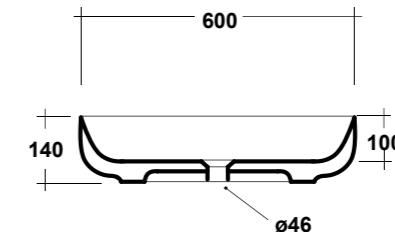

DIMENSIONI/DIMENSION: 60X42X14 CM
PESO/WEIGHT: 13,5 KG

*Quote d'installazione consigliata
Advised measure for installation

ART. PIL01C

PILETTA ROTONDA CLICK CLACK
IN CERAMICA INCLUSA /

ROUND CERAMIC POP-UP
WASTE INCLUDED
PESO/WEIGHT: 0,5 KG