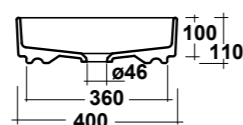

*Quote d'installazione consigliata
Advised measure for installation

Smash

ART. SMA42SO60001

SMASH LAVABO APPOGGIO
SEMIOVALE 60X36 SF BIANCO
SMASH OVAL 60X36 WASHBASIN OVER TOP

DIMENSIONI/DIMENSION: 60X36X12 CM
PESO/WEIGHT: 9 KG