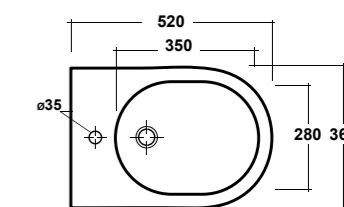

*Quote d'installazione consigliata
Advised measure for installation