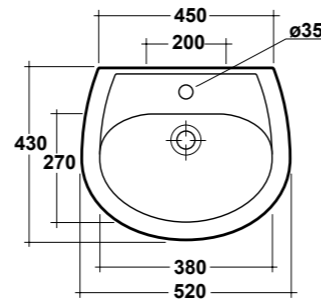

*Quote d'installazione consigliata
Advised measure for installation