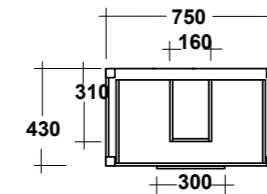

ART. TRAMOB60

MOBILE FREE STANDING CON UN CASSETTO
FREE STANDING WOODEN FURNITURE

DIMENSIONI/DIMENSION: 60X44X75 CM

ART. TRAMOB75

MOBILE FREE STANDING CON UN CASSETTO
FREE STANDING WOODEN FURNITURE

DIMENSIONI/DIMENSION: 75X44X75 CM