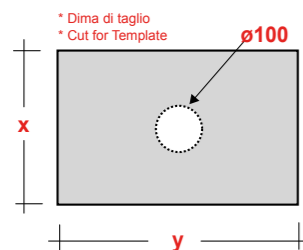

TREND

ART. TRE42SO50001

TREND LAVABO APPOGGIO
SEMIOVALE 50X38 SF BIANCO
TREND WHITE 50X38 SEMIOVAL SIT ON
WASHBASIN

DIMENSIONI/DIMENSION: 50X38X14,4 CM
PESO/WEIGHT: 8 KG