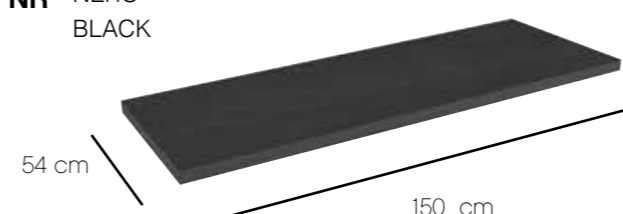

DIMENSIONI/DIMENSION: 150X54X4 CM
PESO/WEIGHT: 26 KG

BI BIANCO
WHITE

GR GRIGIO
GREY

CA MIELE
HONEY

NR NERO
BLACK

Supporti inclusi
Brackets included

*Quote d'installazione consigliata
Advised measure for installation