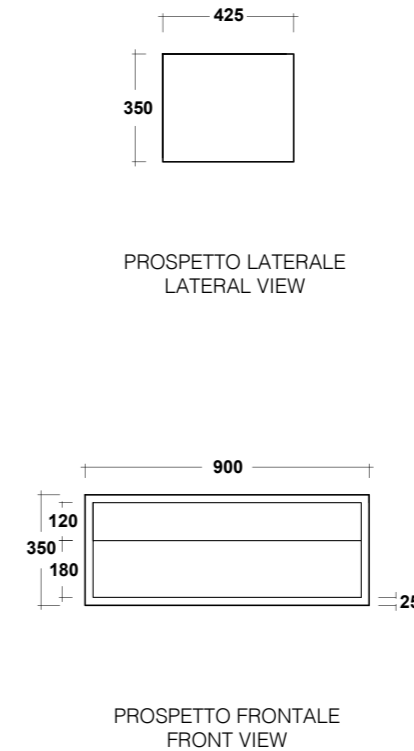

ART. ZTOP90

TOP SOSPESO PER LAVABO
+ KIT FISSAGGIO
WALL HUNG FURNITURE FOR WASHBASIN
+ FIXING KIT

DIMENSIONI/DIMENSION: 90X42,5X35 CM
PESO/WEIGHT: 19 KG