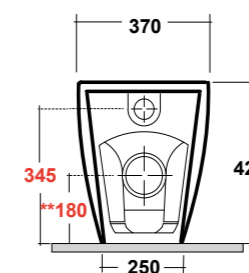

DIMENSIONI/DIMENSION: H70 CM
PESO/WEIGHT: 10 KG

ART. FOR1103R01

FORMOSA 2.0 VASO BTW RIMLESS BIANCO
FORMOSA 2.0 WHITE BTW RIMLESS WC

DIMENSIONI/DIMENSION: 54X37X42 CM
PESO/WEIGHT: 25 KG

RIMLESS

RACCORDI REGOLABILI
ADJUSTABLE ELBOW PIPE