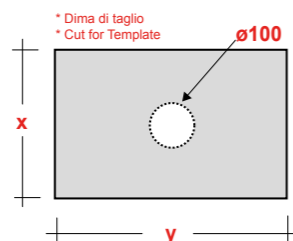

*Quote d'installazione consigliata
Advised measure for installation

Smash

ART. SMA42SO60001

SMASH LAVABO APPOGGIO
SEMIOVALE 60X36 SF BIANCO
SMASH OVAL 60X36 WASHBASIN OVER TOP

DIMENSIONI/DIMENSION: 60X36X12 CM
PESO/WEIGHT: 9 KG