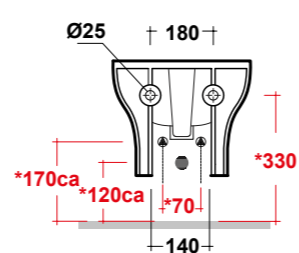

ART. CLE220101

CLEAR BIDET SOSPESO MF BIANCO
CLEAR WHITE ONE-HOLE WALL HUNG BIDET

DIMENSIONI/DIMENSION: 50X36X30 CM
PESO/WEIGHT: 18 KG