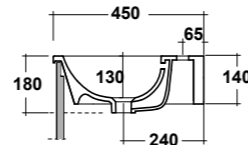

ART. TUE4875101

TUTTOEVO LAVABO SOSPESO/INCASSO
75 MF BIANCO
TUTTOEVO WHITE 75 ONE-HOLE
WALL HUNG/RECESSED

DIMENSIONI/DIMENSION: 75X45X18 CM
PESO/WEIGHT: 19 KG