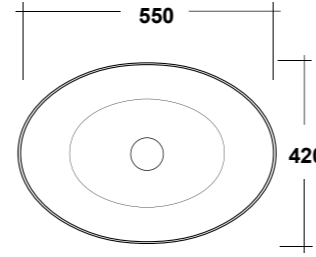

ART. MET4206001

METAMORFOSI LAVABO APPOGGIO
OVALE 55X42 SF BIANCO
METAMORFOSI WHITE 55 OVAL SIT ON
WASHBASIN

DIMENSIONI/DIMENSION: 55X42X14 CM
PESO/WEIGHT: 13 KG