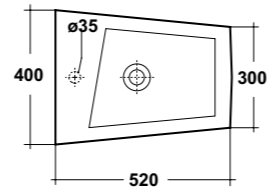

ART. CRY210101

CRYSTAL BIDET BTW MF BIANCO
CRYSTAL WHITE ONE-HOLE BTW BIDET

DIMENSIONI/DIMENSION: 52X40X43,5 CM
PESO/WEIGHT: 24 KG