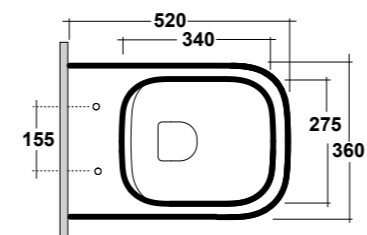

RACCORDI REGOLABILI
ADJUSTABLE ELBOW PIPE

RASCTD*: 10/14 cm
RASB*: 15/17 cm
RAR1*: 18/22 cm
RASP**: 30 cm

SCARICO
TRASLATO /
FLOOR
DRAIN
ADJUSTABLE

*Quote d'installazione consigliata
Advised measure for installation

ART. SYN2301N01

SYNTHESIS ECO BIDET BTW
SOSPESO MF BIANCO
SYNTHESIS ECO WHITE ONE HOLE BIDET BTW
DIMENSIONI/DIMENSION: 52X36X42 CM
PESO/WEIGHT: 22,5 KG