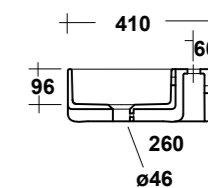

ART. TRA4280101

TRATTO LAVABO APPOGGIO 80 MF BIANCO
TRATTO WHITE 80 ONE-HOLE SIT ON
WASHBASIN

DIMENSIONI/DIMENSION: 80X41X14 CM