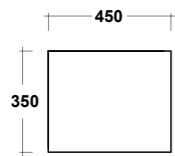

PROSPETTO LATERALE
LATERAL VIEW