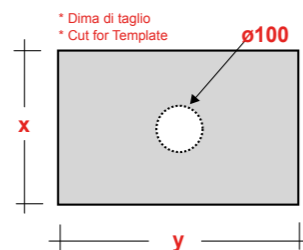

ART. MET4204001

METAMORFOSI LAVABO APPOGGIO
QUADRO 45 SF BIANCO
METAMORFOSI WHITE 45 Ø SQUARE SIT ON
WASHBASIN

DIMENSIONI/DIMENSION: 45X45X14 CM
PESO/WEIGHT: 11,5 KG