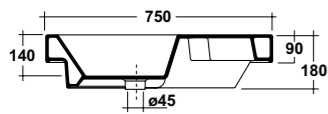

ART. TUT417D101

TUTTO LAVABO SOSPESO
75 DX MF BIANCO
TUTTO RIGHT ONE-HOLE
WALL HUNG WASHBASIN

DIMENSIONI/DIMENSION: 75X50X18 CM
PESO/WEIGHT: 22 KG

ART. TUT417S101

TUTTO LAVABO SOSPESO
75 SX MF BIANCO
TUTTO LEFT ONE-HOLE
WALL HUNG WASHBASIN

DIMENSIONI/DIMENSION: 75X50X18 CM
PESO/WEIGHT: 22 KG

*Quote d'installazione consigliata
Advised measure for installation

ART. TUE4890101

TUTTOEVO LAVABO SOSPESO/INCASSO
90 MF BIANCO
TUTTOEVO WHITE 90 ONE-HOLE
WALL HUNG/RECESSED

DIMENSIONI/DIMENSION: 90X45X18 CM
PESO/WEIGHT: 22,5 KG

*Quote d'installazione consigliata
Advised measure for installation

ART. TUE4875101

TUTTOEVO LAVABO SOSPESO/INCASSO
75 MF BIANCO
TUTTOEVO WHITE 75 ONE-HOLE
WALL HUNG/RECESSED

DIMENSIONI/DIMENSION: 75X45X18 CM
PESO/WEIGHT: 19 KG

*Quote d'installazione consigliata
Advised measure for installation

ART. TUE4360101

TUTTOEVO LAVABO SOSPESO/INCASSO
60 MF BIANCO
TUTTOEVO WASHBASIN ONE HOLE -
WALL-HUNG / RECESSED

DIMENSIONI/DIMENSION: 60X45X18 CM
PESO/WEIGHT: 14 KG

*Quote d'installazione consigliata
Advised measure for installation

ART. TUT4185101

TUTTO LAVABO SOSPESO 80X50 MF BIANCO
TUTTO ONE/THREE HOLES
WASHBASIN WALL HUNG

DIMENSIONI/DIMENSION: 80X50X18 CM
PESO/WEIGHT: 26 KG

Installazione / Installation:
sospeso - filo piano
wall hung - top level

*Quote d'installazione consigliata
Advised measure for installation

ART. TUT4110101

TUTTO LAVABO SOSPESO 100 MF BIANCO
TUTTO ONE/THREE HOLES
WASHBASIN WALL HUNG

DIMENSIONI/DIMENSION: 100X50X18 CM
PESO/WEIGHT: 30 KG

Installazione / Installation:
sospeso - filo piano
wall hung - top level

*Quote d'installazione consigliata
Advised measure for installation