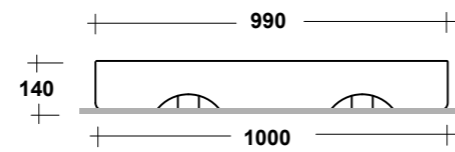

ART. TRA4210101

TRATTO LAVABO APPOGGIO 100 MF BIANCO
TRATTO WHITE 100 ONE-HOLE SIT ON
WASHBASIN

DIMENSIONI/DIMENSION: 100X41X14 CM