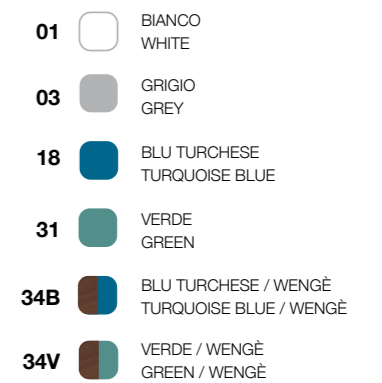

I COLORI DEI MOBILI /
FURNITURE COLORS