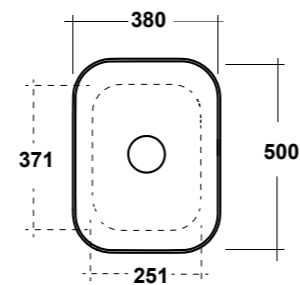

TREND

ART. TRE42RE50001

TREND LAVABO APPOGGIO
RETTANGOLARE 50X38 SF BIANCO
TREND WHITE 50X38 RECTANGULAR SIT ON
WASHBASIN

DIMENSIONI/DIMENSION: 50X38X14,4 CM
PESO/WEIGHT: 10,5 KG

*Quote d'installazione consigliata
Advised measure for installation

TREND

ART. TRE42TO42101

TREND LAVABO APPOGGIO
TONDO 42 MF BIANCO
TREND WHITE 42 ONE-HOLE ROUND SIT ON
WASHBASIN

DIMENSIONI/DIMENSION: 42X42X15,2 CM
PESO/WEIGHT: 9 KG