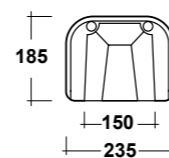

ART. CLE9CO01

CLEAR/SYNTHESIS COLONNA BIANCO
CLEAR/SYNTHESIS PEDESTAL FOR
WASHBASIN

DIMENSIONI/DIMENSION: 72 CM
PESO/WEIGHT: 11 KG