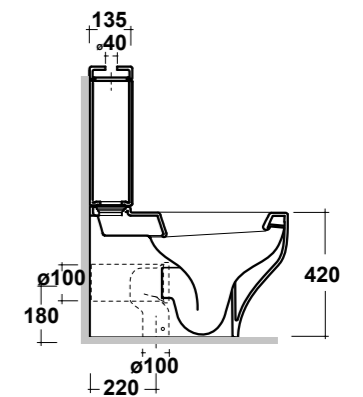

ART. CLE71PF101

CLEAR CASSETTA MBL, P.F. CLEAR BIANCO
CLEAR WHITE CC PAN RIGHT TAP HOLE
CISTERN

PESO/WEIGHT: 13 KG
DIMENSIONI/DIMENSION: 63X36XH90 CM