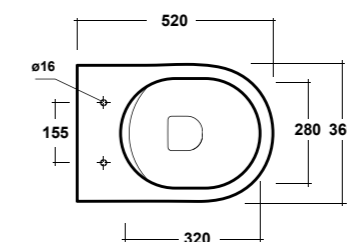

ART. MIL110301

MILADY VASO BTW RIMLESS BIANCO
MILADY WHITE BTW RIMLESS WC

DIMENSIONI/DIMENSION: 52X36X42 CM
PESO/WEIGHT: 23,5 KG

RIMLESS

*Quote d'installazione consigliata
Advised measure for installation

ART. MIL230101

MILADY BIDET BTW MF BIANCO
ONE-HOLE BTW BIDET
+ FIXING KIT INCLUDED

DIMENSIONI/DIMENSION: 52X36X42 CM
PESO/WEIGHT: 25 KG