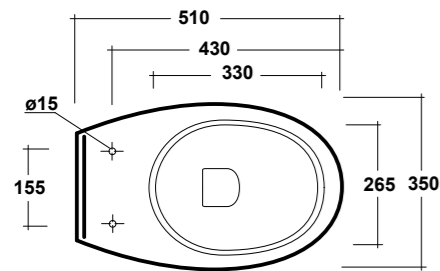

ART. RUB120201

RUBINO VASO SOSPESO BIANCO
RUBINO WHITE WALL HUNG WC

DIMENSIONI/DIMENSION: 51X35X36 CM
PESO/WEIGHT: 15 KG

*Quote d'installazione consigliata
Advised measure for installation

ART. C3AM01

COPRIWATER IN TERMOINDURENTE
PER WC SOSPESO
UREA SEAT COVER FOR WALL HUNG WC

ART. C8AM01

COPRIWATER IN TERMOINDURENTE
DISPOSITIVO SOFT CLOSE
PER VASO SOSPESO
UREA SOFT CLOSE SYSTEM SEAT COVER
FOR WALL HUNG WC

PESO/WEIGHT: 2,6 KG