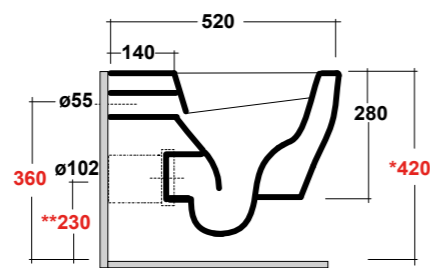

ART. SYN4554101

SYNTHESIS LAVABO SEMINCASSO
54 F DX BIANCO
SYNTHESIS WHITE 54 RIGHT TAP HOLE
SEMIRECESSED WASHBASIN
DIMENSIONI/DIMENSION: 54X34X14,5 CM
PESO/WEIGHT: 10 KG

ART. SYN1202R01

SYNTHESIS ECO VASO SOSPESO
RIMLESS BIANCO
SYNTHESIS ECO WHITE WALL HUNG
RIMLESS WC
DIMENSIONI/DIMENSION: 52X36X28 CM
PESO/WEIGHT: 18,5 KG

RIMLESS

*Quote d'installazione consigliata
Advised measure for installation

ART. SYN2201N01

SYNTHESIS ECO BIDET SOSPESO MF BIANCO
SYNTHESIS ECO WHITE ONE HOLE BIDET
WALL HUNG
DIMENSIONI/DIMENSION: 52X36X28 CM
PESO/WEIGHT: 20,5 KG

*Quote d'installazione consigliata
Advised measure for installation

ART. SYN1103R01

SYNTHESIS ECO VASO BTW RIMLESS BIANCO
SYNTHESIS ECO WHITE BTW RIMLESS WC
DIMENSIONI/DIMENSION: 52X36X42 CM
PESO/WEIGHT: 23,5 KG

RIMLESS

RACCORDI REGOLABILI
ADJUSTABLE ELBOW PIPE

RASCTD*: 10/14 cm
RASB*: 15/17 cm
RAR1*: 18/22 cm
RASP**: 30 cm

SCARICO
TRASLATO /
FLOOR
DRAIN
ADJUSTABLE

*Quote d'installazione consigliata
Advised measure for installation

ART. SYN2301N01

SYNTHESIS ECO BIDET BTW
SOSPESO MF BIANCO
SYNTHESIS ECO WHITE ONE HOLE BIDET BTW
DIMENSIONI/DIMENSION: 52X36X42 CM
PESO/WEIGHT: 22,5 KG

*Quote d'installazione consigliata
Advised measure for installation

ART. SYN1303R01

SYNTHESIS ECO VASO MBL BTW
RIMLESS BIANCO
SYNTHESIS ECO WHITE CLOSET
COUPLED BTW RIMLESS WC
PESO/WEIGHT: 29 KG

RIMLESS

SCARICO
TRASLATO /
FLOOR
DRAIN
ADJUSTABLE

*Quote d'installazione consigliata
Advised measure for installation