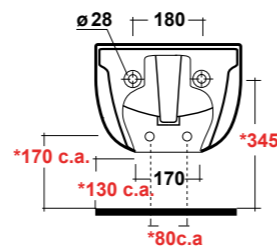

ART. MIL220101

MILADY BIDET SOSPESO MF BIANCO
MILADY WHITE ONE-HOLE
WALL HUNG BIDET

DIMENSIONI/DIMENSION: 52X36X27 CM
PESO/WEIGHT: 18 KG