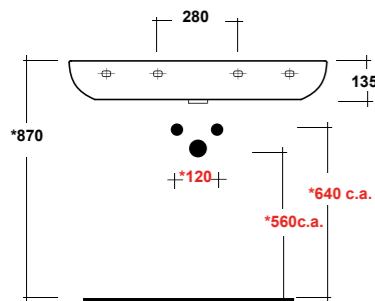

*Quote d'installazione consigliata
Advised measure for installation

ART. MIL4370101

MILADY LAVABO APPOGGIO/SOSPESO
70 MF BIANCO
MILADY WHITE 70 ONE-HOLE SIT ON/
WALL HUNG WASHBASIN

DIMENSIONI/DIMENSION: 70X41X13,5 CM
PESO/WEIGHT: 17,5 KG