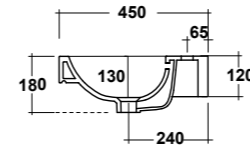

ART. TUE4360101

TUTTOEVO LAVABO SOSPESO/INCASSO
60 MF BIANCO
TUTTOEVO WASHBASIN ONE HOLE -
WALL-HUNG / RECESSED

DIMENSIONI/DIMENSION: 60X45X18 CM
PESO/WEIGHT: 14 KG

*Quote d'installazione consigliata
Advised measure for installation

ART. TUT4185101

TUTTO LAVABO SOSPESO 80X50 MF BIANCO
TUTTO ONE/THREE HOLES
WASHBASIN WALL HUNG

DIMENSIONI/DIMENSION: 80X50X18 CM
PESO/WEIGHT: 26 KG