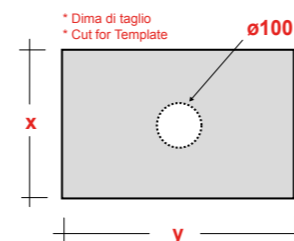

*Quote d'installazione consigliata
Advised measure for installation

CLEAR

ART. CLE4266001

CLEAR LAVABO APPOGGIO 66 SF BIANCO
CLEAR 66 WASHBASIN NO HOLE -
OVER COUNTER

DIMENSIONI/DIMENSION: 66X44X12,5 CM
PESO/WEIGHT: 13 KG