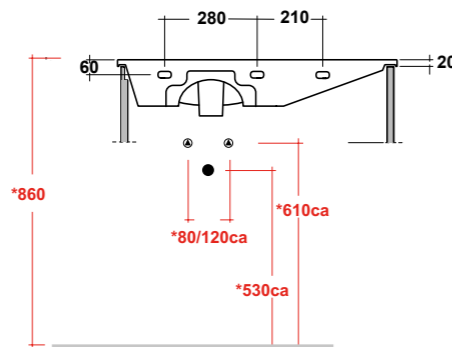

ART. TUE4890101

TUTTOEVO LAVABO SOSPESO/INCASSO
90 MF BIANCO
TUTTOEVO WHITE 90 ONE-HOLE
WALL HUNG/RECESSED

DIMENSIONI/DIMENSION: 90X45X18 CM
PESO/WEIGHT: 22,5 KG