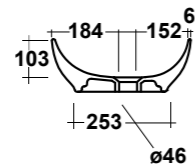

TREND

ART. TRE42IN50001

TREND LAVABO APPOGGIO
INFORME 50X38 SF BIANCO
TREND WHITE 50X38 SHAPELESS SIT ON
WASHBASIN

DIMENSIONI/DIMENSION: 50X38,2X14,4 CM
PESO/WEIGHT: 9 KG