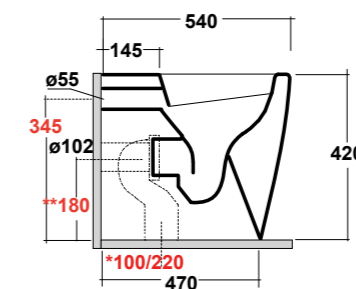

DIMENSIONI/DIMENSION: H70 CM
PESO/WEIGHT: 10 KG

ART. FOR1103R01

FORMOSA 2.0 VASO BTW RIMLESS BIANCO
FORMOSA 2.0 WHITE BTW RIMLESS WC

DIMENSIONI/DIMENSION: 54X37X42 CM
PESO/WEIGHT: 25 KG

RIMLESS

RACCORDI REGOLABILI
ADJUSTABLE ELBOW PIPE