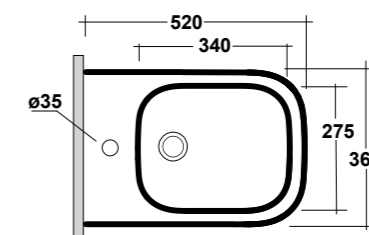

ART. SYN4554101

SYNTHESIS LAVABO SEMINCASSO
54 F DX BIANCO
SYNTHESIS WHITE 54 RIGHT TAP HOLE
SEMIRECESSED WASHBASIN
DIMENSIONI/DIMENSION: 54X34X14,5 CM
PESO/WEIGHT: 10 KG

ART. SYN1202R01

SYNTHESIS ECO VASO SOSPESO
RIMLESS BIANCO
SYNTHESIS ECO WHITE WALL HUNG
RIMLESS WC
DIMENSIONI/DIMENSION: 52X36X28 CM
PESO/WEIGHT: 18,5 KG

RIMLESS

*Quote d'installazione consigliata
Advised measure for installation

ART. SYN2201N01

SYNTHESIS ECO BIDET SOSPESO MF BIANCO
SYNTHESIS ECO WHITE ONE HOLE BIDET
WALL HUNG
DIMENSIONI/DIMENSION: 52X36X28 CM
PESO/WEIGHT: 20,5 KG

*Quote d'installazione consigliata
Advised measure for installation

ART. SYN1103R01

SYNTHESIS ECO VASO BTW RIMLESS BIANCO
SYNTHESIS ECO WHITE BTW RIMLESS WC
DIMENSIONI/DIMENSION: 52X36X42 CM
PESO/WEIGHT: 23,5 KG

RIMLESS

RACCORDI REGOLABILI
ADJUSTABLE ELBOW PIPE

RASCTD*: 10/14 cm
RASB*: 15/17 cm
RAR1*: 18/22 cm
RASP**: 30 cm

SCARICO
TRASLATO /
FLOOR
DRAIN
ADJUSTABLE

*Quote d'installazione consigliata
Advised measure for installation

ART. SYN2301N01

SYNTHESIS ECO BIDET BTW
SOSPESO MF BIANCO
SYNTHESIS ECO WHITE ONE HOLE BIDET BTW
DIMENSIONI/DIMENSION: 52X36X42 CM
PESO/WEIGHT: 22,5 KG

*Quote d'installazione consigliata
Advised measure for installation

ART. SYN1303R01

SYNTHESIS ECO VASO MBL BTW
RIMLESS BIANCO
SYNTHESIS ECO WHITE CLOSET
COUPLED BTW RIMLESS WC
PESO/WEIGHT: 29 KG

RIMLESS

SCARICO
TRASLATO /
FLOOR
DRAIN
ADJUSTABLE

*Quote d'installazione consigliata
Advised measure for installation