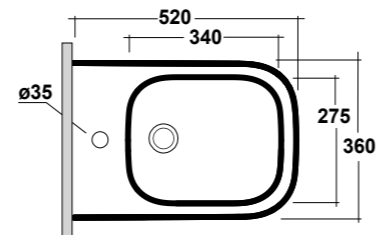

ART. SYN2201N01

SYNTHESIS ECO BIDET SOSPESO MF BIANCO
SYNTHESIS ECO WHITE ONE HOLE BIDET
WALL HUNG
DIMENSIONI/DIMENSION: 52X36X28 CM
PESO/WEIGHT: 20,5 KG