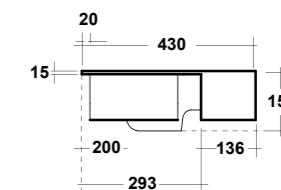

DIMENSIONI/DIMENSION: 35,5 CM
PESO/WEIGHT: 8 KG

ART. SYN4556101

SYNTHESIS LAVABO SEMINCASSO
56 MF BIANCO
SYNTHESIS WHITE 56 ONE-HOLE
SEMIRECESSED WASHBASIN

DIMENSIONI/DIMENSION: 56X43X15 CM
PESO/WEIGHT: 11 KG