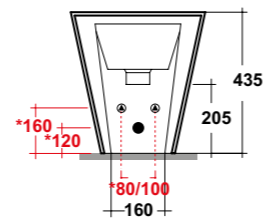

ART. CRY210101

CRYSTAL BIDET BTW MF BIANCO
CRYSTAL WHITE ONE-HOLE BTW BIDET

DIMENSIONI/DIMENSION: 52X40X43,5 CM
PESO/WEIGHT: 24 KG