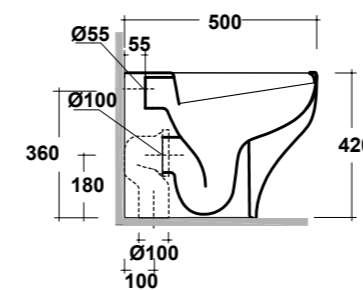

ART. CLE110301

CLEAR VASO BTW BIANCO
CLEAR WHITE CC PAN WC

DIMENSIONI/DIMENSION: 50X36X42 CM
PESO/WEIGHT: 24 KG