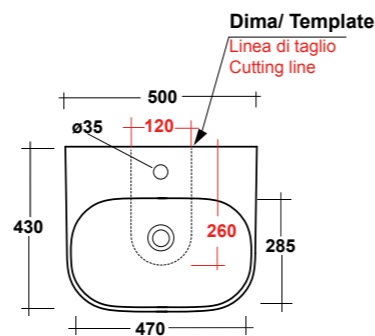

ART. SYN4350101

SYNTHESIS LAVABO APPOGGIO/SOSPESO
50 MF BIANCO
SYNTHESIS WHITE 50 ONE-HOLE SIT ON/
WALL HUNG WASHBASIN

DIMENSIONI/DIMENSION: 50X43X14 CM
PESO/WEIGHT: 12,5 KG

*Quote d'installazione consigliata
Advised measure for installation

ART. SYNPS35

PORTA SALVIETTE IN OTTONE CROMATO
CHROMED BRASS TOWEL RAIL

PESO/WEIGHT: 1,5 KG

ART. CLE9CO01

CLEAR/SYNTHESIS COLONNA BIANCO
CLEAR/SYNTHESIS PEDESTAL FOR
WASHBASIN

DIMENSIONI/DIMENSION: 72 CM
PESO/WEIGHT: 11 KG