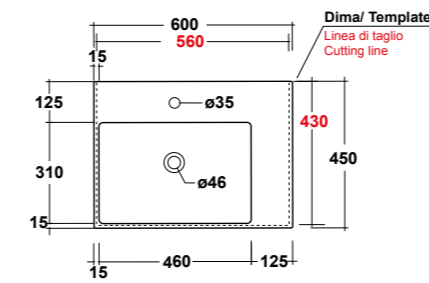

ART. TUE4360101

TUTTOEVO LAVABO SOSPESO/INCASSO
60 MF BIANCO
TUTTOEVO WASHBASIN ONE HOLE -
WALL-HUNG / RECESSED

DIMENSIONI/DIMENSION: 60X45X18 CM
PESO/WEIGHT: 14 KG

*Quote d'installazione consigliata
Advised measure for installation

ART. TUT4185101

TUTTO LAVABO SOSPESO 80X50 MF BIANCO
TUTTO ONE/THREE HOLES
WASHBASIN WALL HUNG

DIMENSIONI/DIMENSION: 80X50X18 CM
PESO/WEIGHT: 26 KG