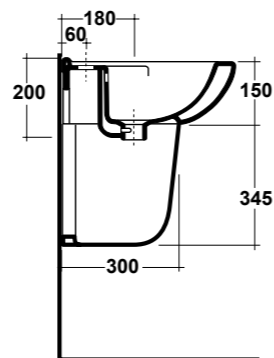

*Quote d'installazione consigliata
Advised measure for installation