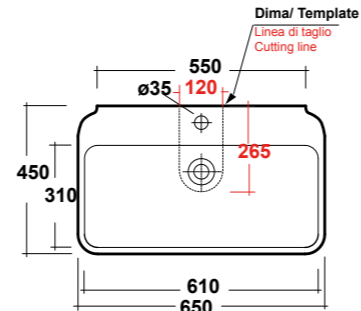

ART. CLE4365101

CLEAR LAVABO APPOGGIO/SOSPESO
65 MF BIANCO
CLEAR WHITE 65 ONE-HOLE SIT ON/
WALL HUNG WASHBASIN

DIMENSIONI/DIMENSION: 65X45X14 CM
PESO/WEIGHT: 18 KG