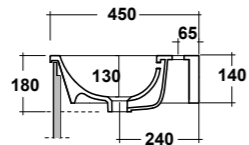

ART. TUE4890101

TUTTOEVO LAVABO SOSPESO/INCASSO
90 MF BIANCO
TUTTOEVO WHITE 90 ONE-HOLE
WALL HUNG/RECESSED

DIMENSIONI/DIMENSION: 90X45X18 CM
PESO/WEIGHT: 22,5 KG