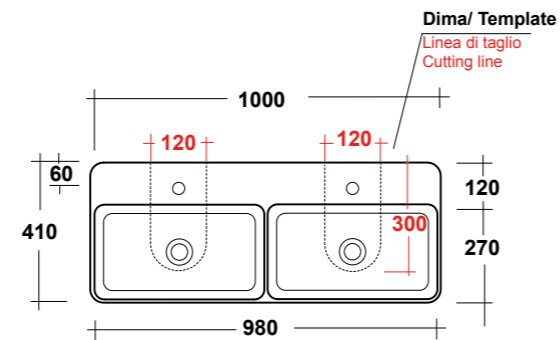

ART. TRA4210101

TRATTO LAVABO APPOGGIO 100 MF BIANCO
TRATTO WHITE 100 ONE-HOLE SIT ON
WASHBASIN

DIMENSIONI/DIMENSION: 100X41X14 CM