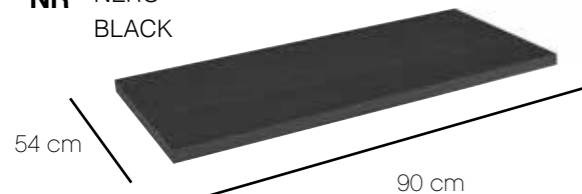

NR NERO
BLACK

Supporti inclusi
Brackets included

*Quote d'installazione consigliata
Advised measure for installation

ART. ME120

PIANO IN LEGNO PER LAVABO
WOODEN TOP

DIMENSIONI/DIMENSION: 120X54X4 CM
PESO/WEIGHT: 22 KG

BI BIANCO
WHITE