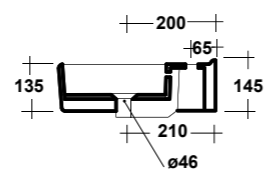

ART. SYN4350101

SYNTHESIS LAVABO APPOGGIO/SOSPESO
50 MF BIANCO
SYNTHESIS WHITE 50 ONE-HOLE SIT ON/
WALL HUNG WASHBASIN

DIMENSIONI/DIMENSION: 50X43X14 CM
PESO/WEIGHT: 12,5 KG