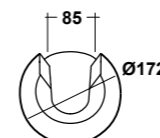

ART. FOR9CO01

FORMOSA COLONNA BIANCO
FORMOSA WHITE PEDESTAL

DIMENSIONI/DIMENSION: H70 CM
PESO/WEIGHT: 10 KG