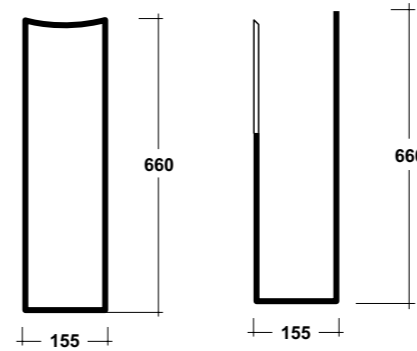

ART. RUB9CO01

RUBINO COLONNA BIANCO
RUBINO WHITE PEDESTAL

DIMENSIONI/DIMENSION: 66 CM
PESO/WEIGHT: 11 KG

ART. RUB9SCO01

RUBINO SEMICOLONNA BIANCO
RUBINO WHITE SEMI-PEDESTAL

DIMENSIONI/DIMENSION: 34,5 CM
PESO/WEIGHT: 9 KG