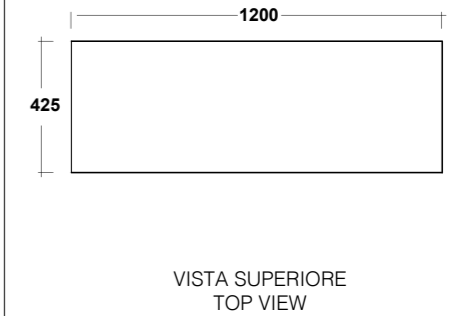

ART. ZTOP120

TOP SOSPESO PER LAVABO
+ KIT FISSAGGIO
WALL HUNG FURNITURE FOR WASHBASIN
+ FIXING KIT

DIMENSIONI/DIMENSION: 120X42,5X35 CM
PESO/WEIGHT: 21 KG