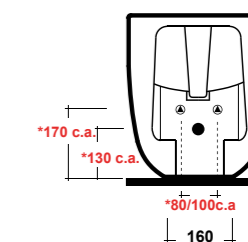

*Quote d'installazione consigliata
Advised measure for installation