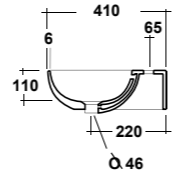

*Quote d'installazione consigliata
Advised measure for installation

ART. MIL4336101

MILADY LAVABO APPOGGIO/SOSPESO
30 MF BIANCO
MILADY WHITE 30 ONE-HOLE SIT ON/
WALL HUNG WASHBASIN

DIMENSIONI/DIMENSION: 40X30X13,5 CM
PESO/WEIGHT: 10 KG