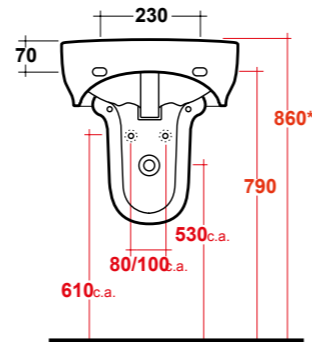

*Quote d'installazione consigliata
Advised measure for installation