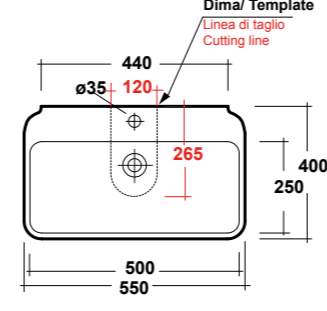

ART. CLE4355101

CLEAR LAVABO APPOGGIO/SOSPESO
55 MF BIANCO
CLEAR WHITE 55 ONE-HOLE SIT ON/
WALL HUNG WASHBASIN

DIMENSIONI/DIMENSION: 55X40X14 CM
PESO/WEIGHT: 13 KG