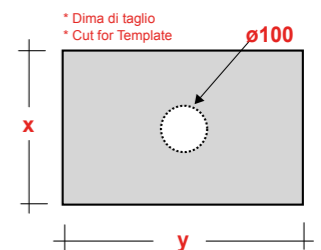

TREND

ART. TRE42OV50001

LAVABO APPOGGIO OVALE 50X38 SF BIANCO
TREND WHITE 50X38 OVAL SIT ON
WASHBASIN

DIMENSIONI/DIMENSION: 50X38X14,4 CM
PESO/WEIGHT: 9 KG