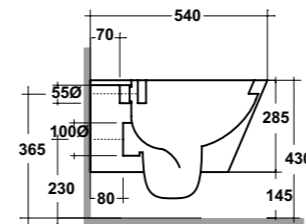

DIMENSIONI/DIMENSION: 52X40X43,5 CM
PESO/WEIGHT: 24 KG

*Quote d'installazione consigliata
Advised measure for installation

ART. CRY120201

CRYSTAL VASO SOSPESO BIANCO
CRYSTAL WHITE WALL HUNG WC

DIMENSIONI/DIMENSION: 54X40X28,5 CM
PESO/WEIGHT: 22 KG