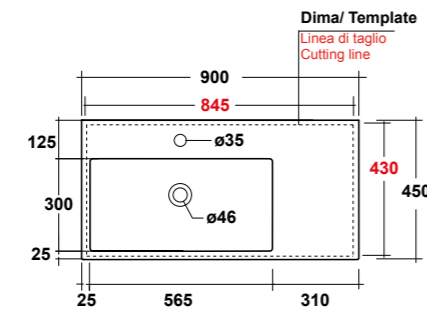

ART. TUE4890101

TUTTOEVO LAVABO SOSPESO/INCASSO
90 MF BIANCO
TUTTOEVO WHITE 90 ONE-HOLE
WALL HUNG/RECESSED

DIMENSIONI/DIMENSION: 90X45X18 CM
PESO/WEIGHT: 22,5 KG