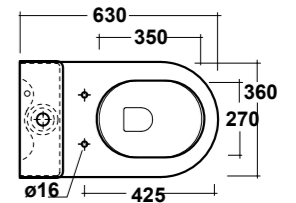

CLEAR CASSETTA MBL, P.F. CLEAR BIANCO
CLEAR WHITE CC PAN RIGHT TAP HOLE
CISTERN

PESO/WEIGHT: 13 KG
DIMENSIONI/DIMENSION: 63X36XH90 CM

*Quote d'installazione consigliata
Advised measure for installation

ART. CLE710B01