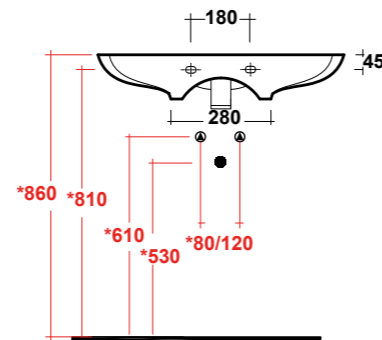

ART. CLE4365101

CLEAR LAVABO APPOGGIO/SOSPESO
65 MF BIANCO
CLEAR WHITE 65 ONE-HOLE SIT ON/
WALL HUNG WASHBASIN

DIMENSIONI/DIMENSION: 65X45X14 CM
PESO/WEIGHT: 18 KG