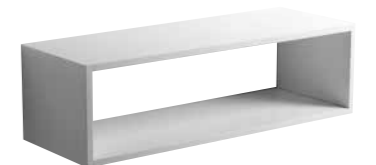

ART. ZTOP120

TOP SOSPESO PER LAVABO
+ KIT FISSAGGIO
WALL HUNG FURNITURE FOR WASHBASIN
+ FIXING KIT

DIMENSIONI/DIMENSION: 120X42,5X35 CM
PESO/WEIGHT: 21 KG