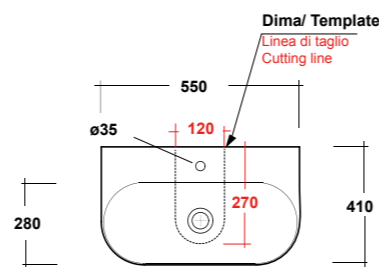

*Quote d'installazione consigliata
Advised measure for installation

ART. MIL4336101

MILADY LAVABO APPOGGIO/SOSPESO
30 MF BIANCO
MILADY WHITE 30 ONE-HOLE SIT ON/
WALL HUNG WASHBASIN

DIMENSIONI/DIMENSION: 40X30X13,5 CM
PESO/WEIGHT: 10 KG