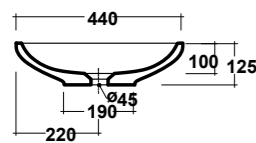

ART. CLE4266001

CLEAR LAVABO APPOGGIO 66 SF BIANCO
CLEAR WHITE 66 SIT ON WASHBASIN

DIMENSIONI/DIMENSION: 66X44X12,5 CM
PESO/WEIGHT: 13 KG