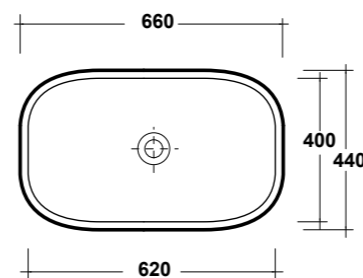

*Quote d'installazione consigliata
Advised measure for installation

Tokyo

ART. LIL4250001

TOKYO LAVABO APPOGGIO 50X38 SF BIANCO
TOKYO WHITE 50X38 SIT ON WASHBASIN

DIMENSIONI/DIMENSION: 50X38X13 CM
PESO/WEIGHT: 11 KG