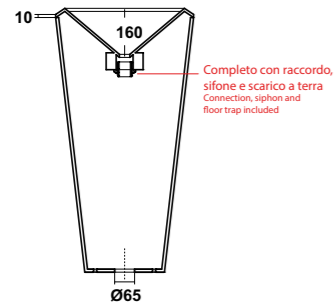

ART. CRY4745001

LAVABO FREE STANDING IN LIVINGTEC®
FREE STANDING WASHBASIN IN LIVINGTEC®

DIMENSIONI/DIMENSION: 45X45X86 CM
PESO/WEIGHT: 28 KG