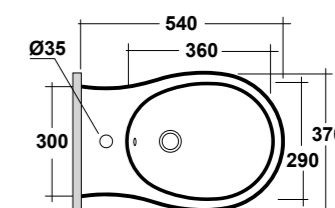

*Quote d'installazione consigliata
Advised measure for installation