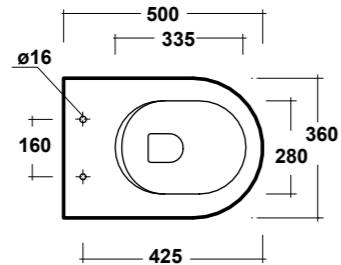

ART. CLE1202R01

CLEAR VASO SOSPESO RIMLESS BIANCO
CLEAR WHITE WALL HUNG RIMLESS WC

DIMENSIONI/DIMENSION: 50X36X30 CM
PESO/WEIGHT: 20 KG

RIMLESS