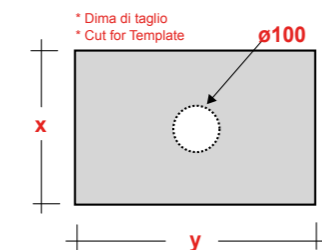

PADDLE

ART. PAD4B50001

PADDLE LAVABO APPOGGIO 52X42 SF BIANCO
PADDLE WHITE 52X42 SIT ON WASHBASIN

DIMENSIONI/DIMENSION: 52X42X13 CM
PESO/WEIGHT: 11 KG