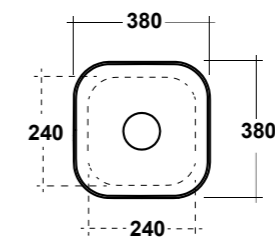

TREND

ART. TRE42QU38001

TREND LAVABO APPOGGIO
QUADRO 38 SF BIANCO
TREND WHITE 38 SQUARE SIT ON
WASHBASIN

DIMENSIONI/DIMENSION: 38X38X14,4 CM
PESO/WEIGHT: 7,5 KG