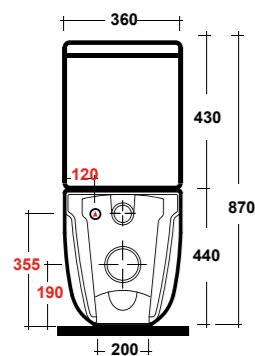

ART. MIL130301

MILADY VASO MBL BTW RIMLESS BIANCO
MILADY WHITE CC PAN RIMLESS WC

PESO/WEIGHT: 32 KG

ART. MIL71PF101

MILADY CASSETTA MBL. P.F. BIANCO
MILADY WHITE CC PAN BOTTOM INLET
CISTERN

PESO/WEIGHT: 14 KG

DIMENSIONI/DIMENSION: 62X36X87 CM

RIMLESS

*Quote d'installazione consigliata
Advised measure for installation

ART. MIL120201

MILADY VASO SOSPESO RIMLESS BIANCO
MILADY WHITE WALL HUNG RIMLESS WC

DIMENSIONI/DIMENSION: 52X36X27 CM
PESO/WEIGHT: 22 KG

RIMLESS

*Quote d'installazione consigliata
Advised measure for installation

ART. MIL220101

MILADY BIDET SOSPESO MF BIANCO
MILADY WHITE ONE-HOLE
WALL HUNG BIDET

DIMENSIONI/DIMENSION: 52X36X27 CM
PESO/WEIGHT: 18 KG

*Quote d'installazione consigliata
Advised measure for installation

ART. C6CL01

COPRIWATER TERMOINDURENTE
UREA SEAT COVER

PESO/WEIGHT: 3 KG

ART. C4CN01

COPRIWATER TERMOINDURENTE
CON CHIUSURA RALLENATA
UREA SOFT CLOSE SYSTEM
SEAT COVER

PESO/WEIGHT: 3KG

TAKE↑↓OFF®

ART. C5CN01

COPRIWATER SLIM TERMOINDURENTE
CON CHIUSURA RALLENATA
SLIM UREA SOFT CLOSE
SYSTEM SEAT COVER

PESO/WEIGHT: 3KG

TAKE↑↓OFF®