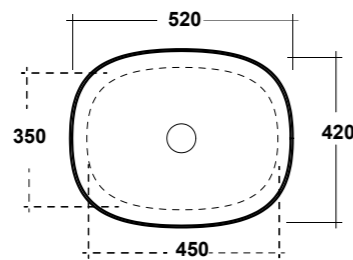

PADDLE

ART. PAD4B50001

PADDLE LAVABO APPOGGIO 52X42 SF BIANCO
PADDLE WHITE 52X42 SIT ON WASHBASIN

DIMENSIONI/DIMENSION: 52X42X13 CM
PESO/WEIGHT: 11 KG