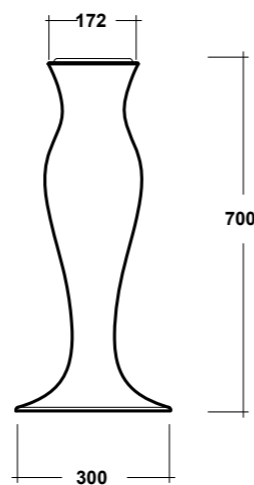

DIMENSIONI/DIMENSION: Ø50 CM
PESO/WEIGHT: 9 KG

ART. FOR9COCS01

FORMOSA COLONNA CENTRO STANZA BIANCO
FORMOSA WHITE PEDESTAL
FOR FREESTANDING

DIMENSIONI/DIMENSION: H70 CM
PESO/WEIGHT: 11,5 KG

ART. FOR9CO01

FORMOSA COLONNA BIANCO
FORMOSA WHITE PEDESTAL