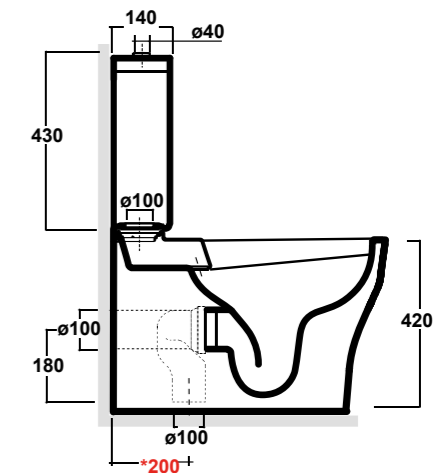

*Quote d'installazione consigliata
Advised measure for installation