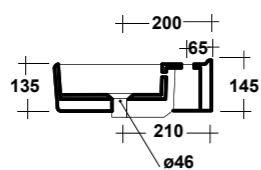

ART. SYN4360101

SYNTHESIS LAVABO APPOGGIO/SOSPESO
60 MF BIANCO
SYNTHESIS WHITE 60 ONE-HOLE SIT ON/
WALL HUNG WASHBASIN

DIMENSIONI/DIMENSION: 60X43X14 CM
PESO/WEIGHT: 14,5 KG