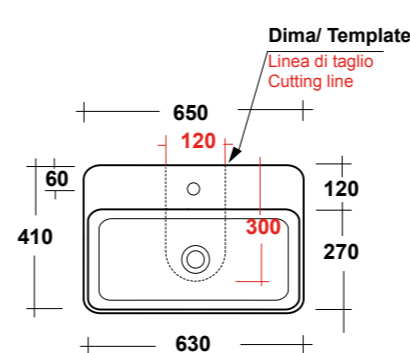

ART. TRA4150101

TRATTO LAVABO SOSPESO 50 MF BIANCO
TRATTO WHITE 50 ONE-HOLE WALL HUNG
WASHBASIN

DIMENSIONI/DIMENSION: 50X41X14 CM

*Quote d'installazione consigliata
Advised measure for installation

ART. TRA4250101

TRATTO LAVABO APPOGGIO 50 MF BIANCO
TRATTO WHITE 50 ONE-HOLE SIT ON
WASHBASIN

DIMENSIONI/DIMENSION: 50X41X14 CM

Smaltato sui 4 lati
Glazed on 4 sides

*Quote d'installazione consigliata
Advised measure for installation

ART. TRA4165101

TRATTO LAVABO SOSPESO 65 MF BIANCO
TRATTO WHITE 65 ONE-HOLE WALL HUNG
WASHBASIN

DIMENSIONI/DIMENSION: 65X41X14 CM

*Quote d'installazione consigliata
Advised measure for installation

ART. TRA4265101

TRATTO LAVABO APPOGGIO 65 MF BIANCO
TRATTO WHITE 65 ONE-HOLE SIT ON
WASHBASIN

DIMENSIONI/DIMENSION: 65X41X14 CM

*Quote d'installazione consigliata
Advised measure for installation

ART. TRA4180101

TRATTO LAVABO SOSPESO 80 MF BIANCO
TRATTO WHITE 80 ONE-HOLE WALL HUNG
WASHBASIN

DIMENSIONI/DIMENSION: 80X41X14 CM

*Quote d'installazione consigliata
Advised measure for installation

ART. TRA4280101

TRATTO LAVABO APPOGGIO 80 MF BIANCO
TRATTO WHITE 80 ONE-HOLE SIT ON
WASHBASIN

DIMENSIONI/DIMENSION: 80X41X14 CM

*Quote d'installazione consigliata
Advised measure for installation