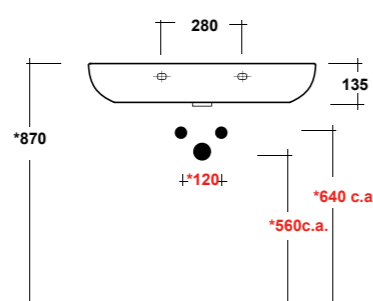

*Quote d'installazione consigliata
Advised measure for installation

ART. MIL4355101

MILADY LAVABO APPOGGIO/SOSPESO
5 MF BIANCO
MILADY WHITE 55 ONE-HOLE SIT ON/
WALL HUNG WASHBASIN

DIMENSIONI/DIMENSION: 55X41X13,5 CM
PESO/WEIGHT: 14 KG