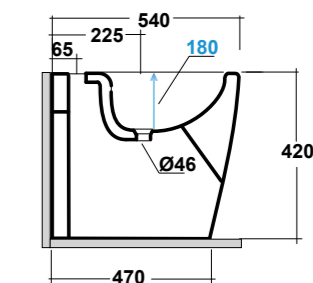

*Quote d'installazione consigliata
Advised measure for installation