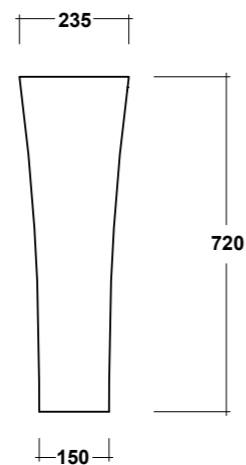

ART. CLE710B01

CLEAR CASSETTA MBL.
OPEN BACK P.F. BIANCO
OPEN BACK CLEAR WHITE CC PAN WC

PESO/WEIGHT: 29 KG

ART. CLE1303OB01

CLEAR VASO MBL BTW OPEN BACK BIANCO
OPEN BACK CLEAR WHITE CC PAN RIGHT
TAP HOLE CISTERN

PESO/WEIGHT: 13 KG
DIMENSIONI/DIMENSION: 63X36XH90 CM

*Quote d'installazione consigliata
Advised measure for installation

288 |

ART. CLE9CO01

CLEAR/SYNTHESIS COLONNA BIANCO
CLEAR/SYNTHESIS PEDESTAL FOR
WASHBASIN

DIMENSIONI/DIMENSION: 72H CM
PESO/WEIGHT: 11 KG

ART. CLE9SCO01

CLEAR/SYNTHESIS SEMICOLONNA BIANCO
CLEAR/SYNTHESIS SEMI PEDESTAL FOR
WASHBASIN

DIMENSIONI/DIMENSION: 35,5H CM
PESO/WEIGHT: 8 KG

ART. C6CL01

COPRIVASO IN TERMOINDURENTE
UREA SEAT COVER

PESO/WEIGHT: 2,9 KG

ART. C4CN01

COPRIVASO TERMOINDURENTE
CON CHIUSURA RALLENTATA
UREA SOFT CLOSE SYSTEM
SEAT COVER

PESO/WEIGHT: 3KG

TAKE↑↓OFF®

ART. C5CN01

COPRIVASO SLIM TERMOINDURENTE
CON CHIUSURA RALLENTATA
SLIM UREA SOFT CLOSE
SYSTEM SEAT COVER

TAKE↑↓OFF®

| 289