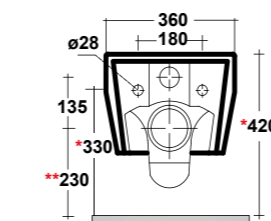

ART. TUE1202R01

TUTTOEVO VASO SOSPESO RIMLESS BIANCO
TUTTOEVO WHITE WALL HUNG RIMLESS WC

DIMENSIONI/DIMENSION: 53X36X28 CM
PESO/WEIGHT: 22 KG

RIMLESS