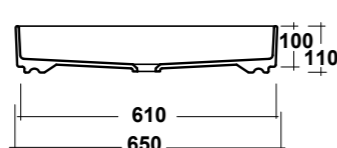

*Quote d'installazione consigliata
Advised measure for installation

Smash

ART. SMA42SO60001

SMASH LAVABO APPOGGIO
SEMIOVALE 60X36 SF BIANCO
SMASH OVAL 60X36 WASHBASIN OVER TOP

DIMENSIONI/DIMENSION: 60X36X12 CM
PESO/WEIGHT: 9 KG