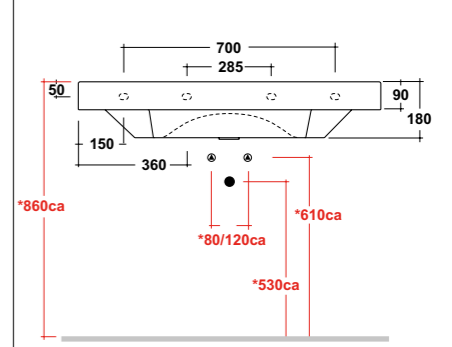

Installazione / Installation:
sospeso - filo piano
wall hung - top level

*Quote d'installazione consigliata
Advised measure for installation