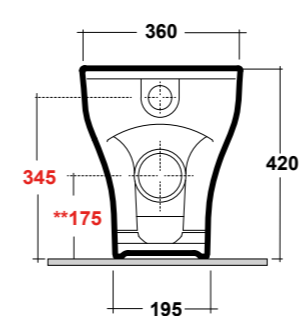

RACCORDI REGOLABILI
ADJUSTABLE ELBOW PIPE

RASCTD*: 10/14 cm
RASB*: 15/17 cm
RAR1*: 18/22 cm
RASP**: 30 cm

SCARICO
TRASLATO /
FLOOR
DRAIN
ADJUSTABLE

*Quote d'installazione consigliata
Advised measure for installation

ART. SYN2301N01

SYNTHESIS ECO BIDET BTW
SOSPESO MF BIANCO
SYNTHESIS ECO WHITE ONE HOLE BIDET BTW
DIMENSIONI/DIMENSION: 52X36X42 CM
PESO/WEIGHT: 22,5 KG