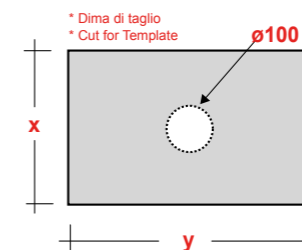

DIMENSIONI/DIMENSION: 60X42X14 CM
PESO/WEIGHT: 13,5 KG

*Quote d'installazione consigliata
Advised measure for installation

ART. PIL01C

PILETTA ROTONDA CLICK CLACK
IN CERAMICA INCLUSA /

ROUND CERAMIC POP-UP
WASTE INCLUDED
PESO/WEIGHT: 0,5 KG