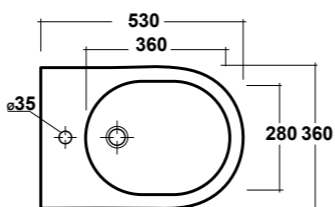

ART. MIL220101

MILADY BIDET SOSPESO MF BIANCO
MILADY WHITE ONE-HOLE
WALL HUNG BIDET

DIMENSIONI/DIMENSION: 52X36X27 CM
PESO/WEIGHT: 18 KG