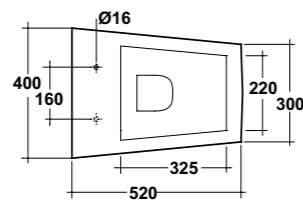

ART. CRY110301

CRYSTAL VASO BTW BIANCO
CRYSTAL WHITE BTW WC

DIMENSIONI/DIMENSION: 52X40X43,5 CM
PESO/WEIGHT: 27 KG