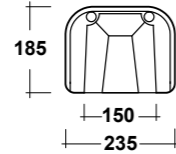

ART. CLE9CO01

CLEAR/SYNTHESIS COLONNA BIANCO
CLEAR/SYNTHESIS PEDESTAL FOR
WASHBASIN

DIMENSIONI/DIMENSION: 72H CM
PESO/WEIGHT: 11 KG