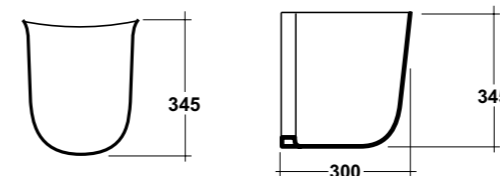

ART. RUB9CO01

RUBINO COLONNA BIANCO
RUBINO WHITE PEDESTAL

DIMENSIONI/DIMENSION: 66 CM
PESO/WEIGHT: 11 KG

ART. RUB9SCO01

RUBINO SEMICOLONNA BIANCO
RUBINO WHITE SEMI-PEDESTAL

DIMENSIONI/DIMENSION: 34,5 CM
PESO/WEIGHT: 9 KG