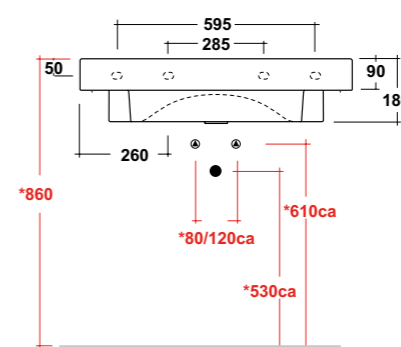

Installazione / Installation:
sospeso - filo piano
wall hung - top level

*Quote d'installazione consigliata
Advised measure for installation

ART. TUT4110101

TUTTO LAVABO SOSPESO 100 MF BIANCO
TUTTO ONE/THREE HOLES
WASHBASIN WALL HUNG

DIMENSIONI/DIMENSION: 100X50X18 CM
PESO/WEIGHT: 30 KG