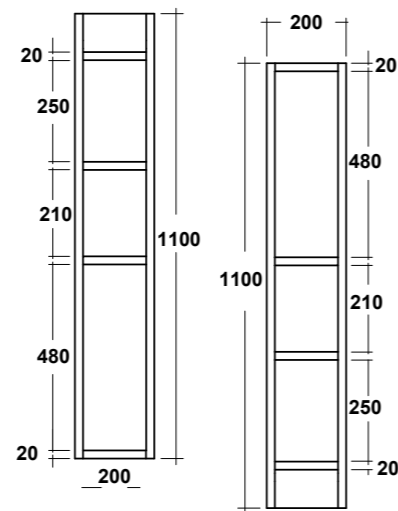

ART. C6SYN01

COPRIWATER TERMOINDURENTE
UREA SEAT COVER

ART. C8SYN01

COPRIWATER TERMOINDURENTE DISPOSITIVO SOFT CLOSE
UREA SOFT CLOSE SYSTEM SEAT COVER

PESO/WEIGHT: 3 KG

ART. C9SYN01

COPRIWATER TERMOINDURENTE
UREA SEAT COVER

PESO/WEIGHT: 3 KG

TAKE↑↓OFF*

TAKE↑↓OFF*

| 309