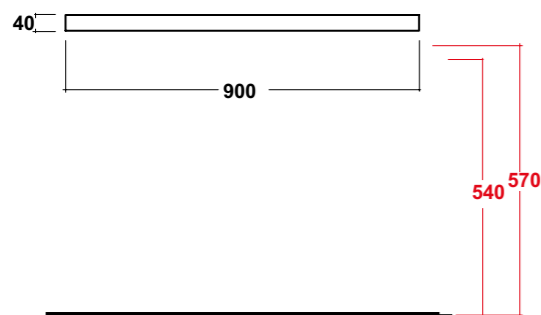

NR NERO
BLACK

Supporti inclusi
Brackets included

*Quote d'installazione consigliata
Advised measure for installation

ART. ME120

PIANO IN LEGNO PER LAVABO
WOODEN TOP

DIMENSIONI/DIMENSION: 120X54X4 CM
PESO/WEIGHT: 22 KG

BI BIANCO
WHITE