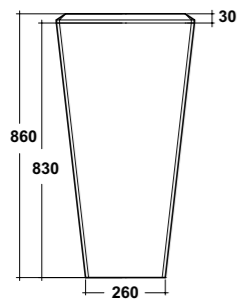

ART. CRY4745001

LAVABO FREE STANDING IN LIVINGTEC®
FREE STANDING WASHBASIN IN LIVINGTEC®

DIMENSIONI/DIMENSION: 45X45X86 CM
PESO/WEIGHT: 28 KG