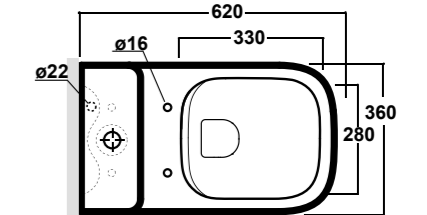

*Quote d'installazione consigliata
Advised measure for installation