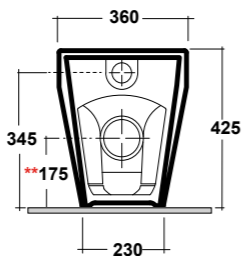

ART. TUE1103R01

TUTTOEVO VASO BTW RIMLESS BIANCO
TUTTO EVO WHITE BTW RIMLESS WC

DIMENSIONI/DIMENSION: 53X36X42,5 CM
PESO/WEIGHT: 30 KG

RIMLESS

RACCORDI REGOLABILI
ADJUSTABLE ELBOW PIPE

RASCTD*: 10/14 cm
RASB*: 15/17 cm
RAR1*: 18/22 cm
RASP**: 30 cm

SCARICO
TRASLATO /
FLOOR
DRAIN
ADJUSTABLE

*Quote d'installazione consigliata
Advised measure for installation

ART. TUE210101

TUTTOEVO BIDET BTW MF BIANCO
TUTTOEVO WHITE ONE-HOLE BTW BIDET

DIMENSIONI/DIMENSION: 53X36X42,5 CM
PESO/WEIGHT: 26 KG