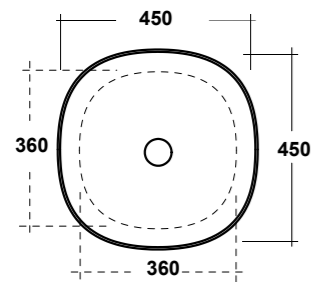

PADDLE

ART. PAD4B42001

PADDLE LAVABO APPOGGIO 42X42 SF BIANCO
PADDLE WHITE 42X42 SIT ON WASHBASIN

DIMENSIONI/DIMENSION: 45X45X15 CM
PESO/WEIGHT: 9 KG