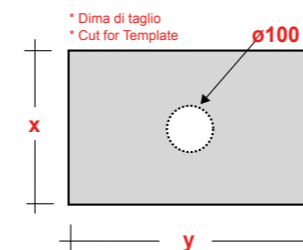

TREND

ART. TRE42TO42101

TREND LAVABO APPOGGIO
TONDO 42 MF BIANCO
TREND WHITE 42 ONE-HOLE ROUND SIT ON
WASHBASIN

DIMENSIONI/DIMENSION: 42X42X15,2 CM
PESO/WEIGHT: 9 KG