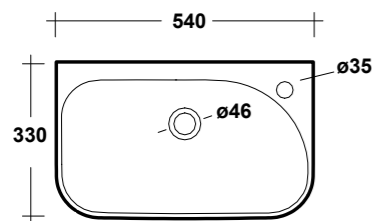

ART. CLE4554D01

CLEAR LAVABO SEMINCASSO 54 FDX BIANCO
CLEAR WHITE 54 RIGHT TAP HOLE
SEMIRECESSED WASHBASIN

DIMENSIONI/DIMENSION: 54X33X14,5 CM
PESO/WEIGHT: 9,5 KG