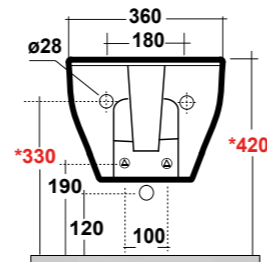

ART. SYN2201N01

SYNTHESIS ECO BIDET SOSPESO MF BIANCO
SYNTHESIS ECO WHITE ONE HOLE BIDET
WALL HUNG
DIMENSIONI/DIMENSION: 52X36X28 CM
PESO/WEIGHT: 20,5 KG