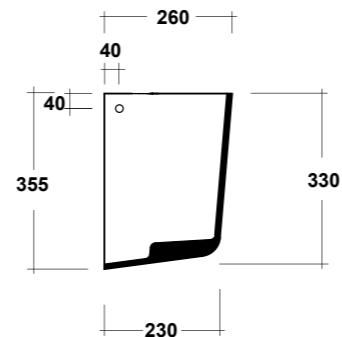

ART. CLE9SCO01

CLEAR/SYNTHESIS SEMICOLONNA BIANCO
CLEAR/SYNTHESIS SEMI PEDESTAL FOR
WASHBASIN

DIMENSIONI/DIMENSION: 35,5H CM
PESO/WEIGHT: 8 KG