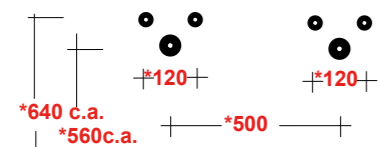

ART. TRA4110101

TRATTO LAVABO SOSPESO 100 MF BIANCO
TRATTO WHITE 100 ONE-HOLE WALL HUNG
WASHBASIN

DIMENSIONI/DIMENSION: 100X41X14 CM