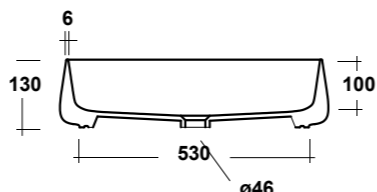

PADDLE

ART. PAD4B60001

PADDLE LAVABO APPOGGIO 62X42 SF BIANCO
PADDLE WHITE 62X42 SIT ON WASHBASIN

DIMENSIONI/DIMENSION: 62X42X13 CM
PESO/WEIGHT: 13 KG