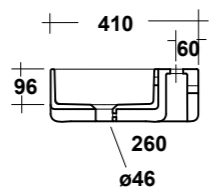

Smaltato sui 4 lati
Glazed on 4 sides

*Quote d'installazione consigliata
Advised measure for installation

ART. TRA4165101

TRATTO LAVABO SOSPESO 65 MF BIANCO
TRATTO WHITE 65 ONE-HOLE WALL HUNG
WASHBASIN

DIMENSIONI/DIMENSION: 65X41X14 CM