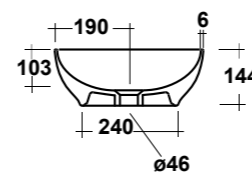

TREND

ART. TRE42TO38001

TREND LAVABO APPOGGIO
TONDO 38 SF BIANCO
TREND WHITE 38 ROUND SIT ON
WASHBASIN

DIMENSIONI/DIMENSION: 38X38X14,4 CM
PESO/WEIGHT: 6,5 KG