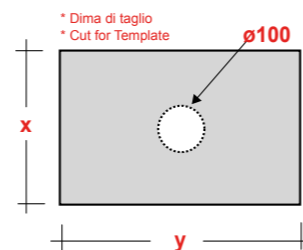

TREND

ART. TRE42RE50001

TREND LAVABO APPOGGIO
RETTANGOLARE 50X38 SF BIANCO
TREND WHITE 50X38 RECTANGULAR SIT ON
WASHBASIN

DIMENSIONI/DIMENSION: 50X38X14,4 CM
PESO/WEIGHT: 10,5 KG