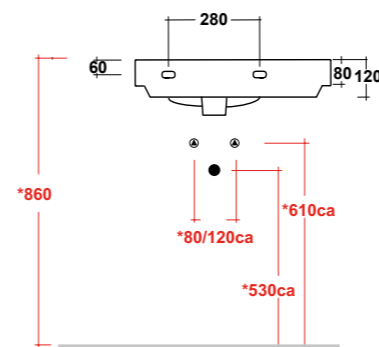

ART. TUE4360101

TUTTOEVO LAVABO SOSPESO/INCASSO
60 MF BIANCO
TUTTOEVO WASHBASIN ONE HOLE -
WALL-HUNG / RECESSED

DIMENSIONI/DIMENSION: 60X45X18 CM
PESO/WEIGHT: 14 KG

*Quote d'installazione consigliata
Advised measure for installation

ART. TUT4185101

TUTTO LAVABO SOSPESO 80X50 MF BIANCO
TUTTO ONE/THREE HOLES
WASHBASIN WALL HUNG

DIMENSIONI/DIMENSION: 80X50X18 CM
PESO/WEIGHT: 26 KG