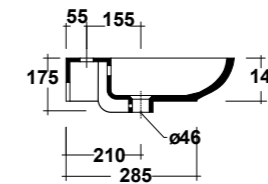

ART. CLE4345101

CLEAR LAVABO APPOGGIO/SOSPESO
45 MF BIANCO
CLEAR WHITE 45 ONE-HOLE SIT ON/
WALL HUNG WASHBASIN

DIMENSIONI/DIMENSION: 45X35X14 CM
PESO/WEIGHT: 9 KG