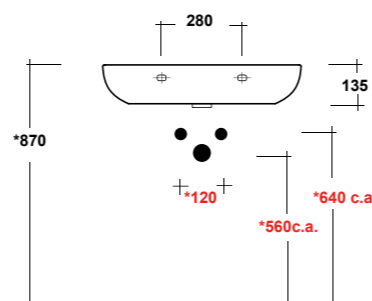

*Quote d'installazione consigliata
Advised measure for installation

ART. MIL4336101

MILADY LAVABO APPOGGIO/SOSPESO
30 MF BIANCO
MILADY WHITE 30 ONE-HOLE SIT ON/
WALL HUNG WASHBASIN

DIMENSIONI/DIMENSION: 40X30X13,5 CM
PESO/WEIGHT: 10 KG