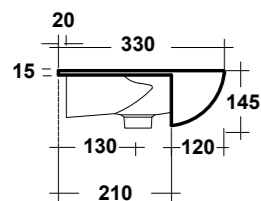

ART. CLE4554D01

CLEAR LAVABO SEMINCASSO 54 FDX BIANCO
CLEAR WHITE 54 RIGHT TAP HOLE
SEMIRECESSED WASHBASIN

DIMENSIONI/DIMENSION: 54X33X14,5 CM
PESO/WEIGHT: 9,5 KG