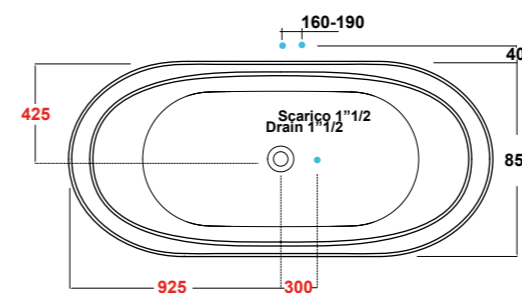

ART. VAFORBA01

VASCA IN RESINA CM 185
COMPLETA DI PILETTA DI SCARICO SENZA CURVA DI RACCORDO

RESINE BATH TUB CM 185
INCLUDED WASTE WITHOUT CONNECTOR

PESO/WEIGHT: 65 KG