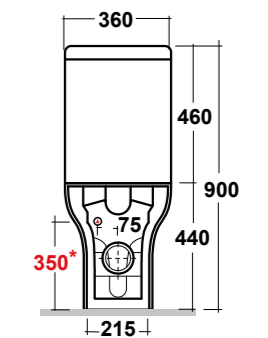

CLEAR CASSETTA MBL, P.F. CLEAR BIANCO
CLEAR WHITE CC PAN RIGHT TAP HOLE
CISTERN

PESO/WEIGHT: 13 KG
DIMENSIONI/DIMENSION: 63X36XH90 CM

*Quote d'installazione consigliata
Advised measure for installation

ART. CLE710B01