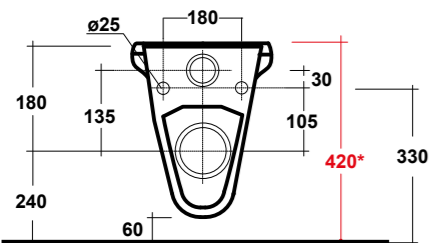

PESO/WEIGHT: 2,6 KG

ART. C6RU01
COPRIWATER IN LEGNO/POLIESTERE
WOOD/POLYESTER SEAT COVER

PESO/WEIGHT: 3,5 KG

ART. RUB120201

RUBINO VASO SOSPESO BIANCO
RUBINO WHITE WALL HUNG WC

DIMENSIONI/DIMENSION: 51X35X36 CM
PESO/WEIGHT: 15 KG