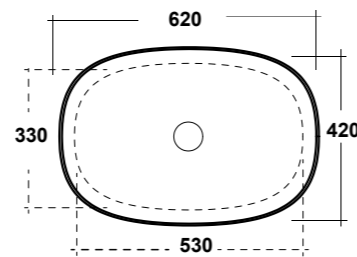

PADDLE

ART. PAD4B60001

PADDLE LAVABO APPOGGIO 62X42 SF BIANCO
PADDLE WHITE 62X42 SIT ON WASHBASIN

DIMENSIONI/DIMENSION: 62X42X13 CM
PESO/WEIGHT: 13 KG

*Quote d'installazione consigliata
Advised measure for installation

TREND

ART. TRE42TO38001

TREND LAVABO APPOGGIO
TONDO 38 SF BIANCO
TREND WHITE 38 ROUND SIT ON
WASHBASIN

DIMENSIONI/DIMENSION: 38X38X14,4 CM
PESO/WEIGHT: 6,5 KG