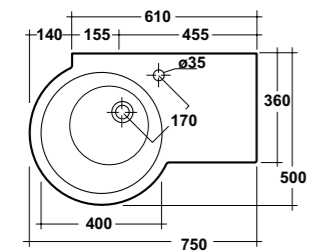

ART. TUT417D101

TUTTO LAVABO SOSPESO
75 DX MF BIANCO
TUTTO RIGHT ONE-HOLE
WALL HUNG WASHBASIN

DIMENSIONI/DIMENSION: 75X50X18 CM
PESO/WEIGHT: 22 KG

ART. TUT417S101

TUTTO LAVABO SOSPESO
75 SX MF BIANCO
TUTTO LEFT ONE-HOLE
WALL HUNG WASHBASIN

DIMENSIONI/DIMENSION: 75X50X18 CM
PESO/WEIGHT: 22 KG

*Quote d'installazione consigliata
Advised measure for installation

ART. TUE4890101

TUTTOEVO LAVABO SOSPESO/INCASSO
90 MF BIANCO
TUTTOEVO WHITE 90 ONE-HOLE
WALL HUNG/RECESSED

DIMENSIONI/DIMENSION: 90X45X18 CM
PESO/WEIGHT: 22,5 KG

*Quote d'installazione consigliata
Advised measure for installation

ART. TUE4875101

TUTTOEVO LAVABO SOSPESO/INCASSO
75 MF BIANCO
TUTTOEVO WHITE 75 ONE-HOLE
WALL HUNG/RECESSED

DIMENSIONI/DIMENSION: 75X45X18 CM
PESO/WEIGHT: 19 KG

*Quote d'installazione consigliata
Advised measure for installation

ART. TUE4360101

TUTTOEVO LAVABO SOSPESO/INCASSO
60 MF BIANCO
TUTTOEVO WASHBASIN ONE HOLE -
WALL-HUNG / RECESSED

DIMENSIONI/DIMENSION: 60X45X18 CM
PESO/WEIGHT: 14 KG

*Quote d'installazione consigliata
Advised measure for installation

ART. TUT4185101

TUTTO LAVABO SOSPESO 80X50 MF BIANCO
TUTTO ONE/THREE HOLES
WASHBASIN WALL HUNG

DIMENSIONI/DIMENSION: 80X50X18 CM
PESO/WEIGHT: 26 KG

Installazione / Installation:
sospeso - filo piano
wall hung - top level

*Quote d'installazione consigliata
Advised measure for installation

ART. TUT4110101

TUTTO LAVABO SOSPESO 100 MF BIANCO
TUTTO ONE/THREE HOLES
WASHBASIN WALL HUNG

DIMENSIONI/DIMENSION: 100X50X18 CM
PESO/WEIGHT: 30 KG

Installazione / Installation:
sospeso - filo piano
wall hung - top level

*Quote d'installazione consigliata
Advised measure for installation