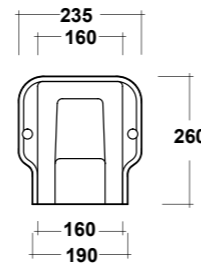

ART. CLE9SCO01

CLEAR/SYNTHESIS SEMICOLONNA BIANCO
CLEAR/SYNTHESIS SEMI PEDESTAL FOR
WASHBASIN

DIMENSIONI/DIMENSION: 35,5H CM
PESO/WEIGHT: 8 KG