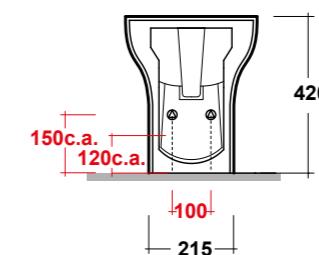

ART. CLE210101

CLEAR BIDET BTW MF BIANCO
CLEAR WHITE ONE-HOLE BTW BIDET

DIMENSIONI/DIMENSION: 50X36X42 CM
PESO/WEIGHT: 21 KG