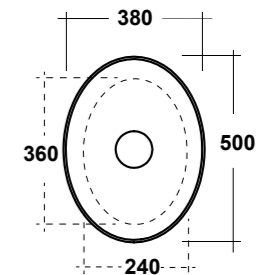

TREND

ART. TRE42OV50001

LAVABO APPOGGIO OVALE 50X38 SF BIANCO
TREND WHITE 50X38 OVAL SIT ON
WASHBASIN

DIMENSIONI/DIMENSION: 50X38X14,4 CM
PESO/WEIGHT: 9 KG