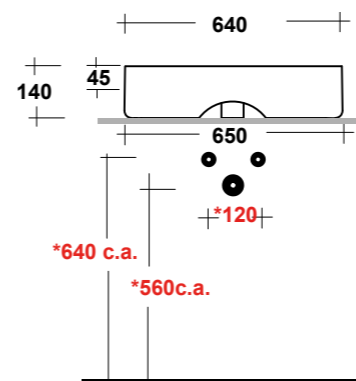

ART. TRA4150101

TRATTO LAVABO SOSPESO 50 MF BIANCO
TRATTO WHITE 50 ONE-HOLE WALL HUNG
WASHBASIN

DIMENSIONI/DIMENSION: 50X41X14 CM

*Quote d'installazione consigliata
Advised measure for installation

ART. TRA4250101

TRATTO LAVABO APPOGGIO 50 MF BIANCO
TRATTO WHITE 50 ONE-HOLE SIT ON
WASHBASIN

DIMENSIONI/DIMENSION: 50X41X14 CM

Smaltato sui 4 lati
Glazed on 4 sides

*Quote d'installazione consigliata
Advised measure for installation

ART. TRA4165101

TRATTO LAVABO SOSPESO 65 MF BIANCO
TRATTO WHITE 65 ONE-HOLE WALL HUNG
WASHBASIN

DIMENSIONI/DIMENSION: 65X41X14 CM

*Quote d'installazione consigliata
Advised measure for installation

ART. TRA4265101

TRATTO LAVABO APPOGGIO 65 MF BIANCO
TRATTO WHITE 65 ONE-HOLE SIT ON
WASHBASIN

DIMENSIONI/DIMENSION: 65X41X14 CM

*Quote d'installazione consigliata
Advised measure for installation

ART. TRA4180101

TRATTO LAVABO SOSPESO 80 MF BIANCO
TRATTO WHITE 80 ONE-HOLE WALL HUNG
WASHBASIN

DIMENSIONI/DIMENSION: 80X41X14 CM

*Quote d'installazione consigliata
Advised measure for installation

ART. TRA4280101

TRATTO LAVABO APPOGGIO 80 MF BIANCO
TRATTO WHITE 80 ONE-HOLE SIT ON
WASHBASIN

DIMENSIONI/DIMENSION: 80X41X14 CM

*Quote d'installazione consigliata
Advised measure for installation