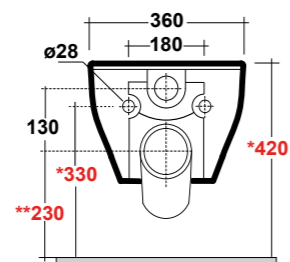

ART. SYN4554101

SYNTHESIS LAVABO SEMINCASSO
54 F DX BIANCO
SYNTHESIS WHITE 54 RIGHT TAP HOLE
SEMIRECESSED WASHBASIN
DIMENSIONI/DIMENSION: 54X34X14,5 CM
PESO/WEIGHT: 10 KG

ART. SYN1202R01

SYNTHESIS ECO VASO SOSPESO
RIMLESS BIANCO
SYNTHESIS ECO WHITE WALL HUNG
RIMLESS WC
DIMENSIONI/DIMENSION: 52X36X28 CM
PESO/WEIGHT: 18,5 KG

RIMLESS

*Quote d'installazione consigliata
Advised measure for installation

ART. SYN2201N01

SYNTHESIS ECO BIDET SOSPESO MF BIANCO
SYNTHESIS ECO WHITE ONE HOLE BIDET
WALL HUNG
DIMENSIONI/DIMENSION: 52X36X28 CM
PESO/WEIGHT: 20,5 KG

*Quote d'installazione consigliata
Advised measure for installation

ART. SYN1103R01

SYNTHESIS ECO VASO BTW RIMLESS BIANCO
SYNTHESIS ECO WHITE BTW RIMLESS WC
DIMENSIONI/DIMENSION: 52X36X42 CM
PESO/WEIGHT: 23,5 KG

RIMLESS

RACCORDI REGOLABILI
ADJUSTABLE ELBOW PIPE

RASCTD*: 10/14 cm
RASB*: 15/17 cm
RAR1*: 18/22 cm
RASP**: 30 cm

SCARICO
TRASLATO /
FLOOR
DRAIN
ADJUSTABLE

*Quote d'installazione consigliata
Advised measure for installation

ART. SYN2301N01

SYNTHESIS ECO BIDET BTW
SOSPESO MF BIANCO
SYNTHESIS ECO WHITE ONE HOLE BIDET BTW
DIMENSIONI/DIMENSION: 52X36X42 CM
PESO/WEIGHT: 22,5 KG

*Quote d'installazione consigliata
Advised measure for installation

ART. SYN1303R01

SYNTHESIS ECO VASO MBL BTW
RIMLESS BIANCO
SYNTHESIS ECO WHITE CLOSET
COUPLED BTW RIMLESS WC
PESO/WEIGHT: 29 KG

RIMLESS

SCARICO
TRASLATO /
FLOOR
DRAIN
ADJUSTABLE

*Quote d'installazione consigliata
Advised measure for installation