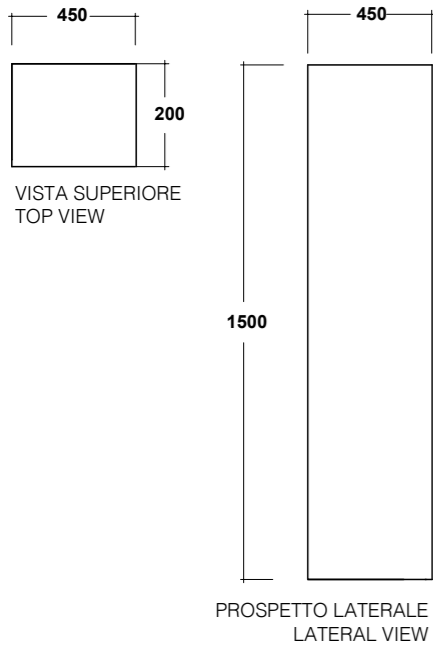

ART. ZPEN45

PENSILE SOSPESO + KIT FISSAGGIO
WALL HUNG CABINET + FIXING KIT

DIMENSIONI/DIMENSION: 45X20X150 CM
PESO/WEIGHT: 13 KG