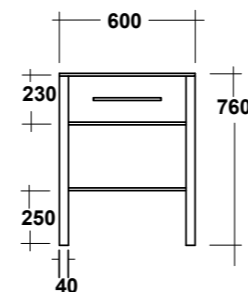

ART. TRAMOB60

MOBILE FREE STANDING CON UN CASSETTO
FREE STANDING WOODEN FURNITURE

DIMENSIONI/DIMENSION: 60X44X75 CM

ART. TRAMOB75

MOBILE FREE STANDING CON UN CASSETTO
FREE STANDING WOODEN FURNITURE

DIMENSIONI/DIMENSION: 75X44X75 CM