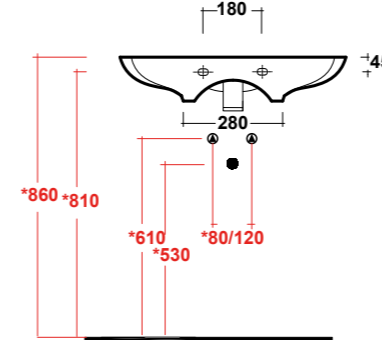

ART. CLE4355101

CLEAR LAVABO APPOGGIO/SOSPESO
55 MF BIANCO
CLEAR WHITE 55 ONE-HOLE SIT ON/
WALL HUNG WASHBASIN

DIMENSIONI/DIMENSION: 55X40X14 CM
PESO/WEIGHT: 13 KG