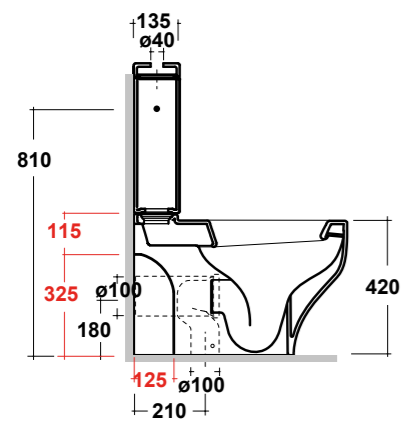

ART. CLE710B01

CLEAR CASSETTA MBL.
OPEN BACK P.F. BIANCO
OPEN BACK CLEAR WHITE CC PAN WC

PESO/WEIGHT: 29 KG

ART. CLE1303OB01

CLEAR VASO MBL BTW OPEN BACK BIANCO
OPEN BACK CLEAR WHITE CC PAN RIGHT
TAP HOLE CISTERN

PESO/WEIGHT: 13 KG
DIMENSIONI/DIMENSION: 63X36XH90 CM

*Quote d'installazione consigliata
Advised measure for installation

288 |

ART. CLE9CO01

CLEAR/SYNTHESIS COLONNA BIANCO
CLEAR/SYNTHESIS PEDESTAL FOR
WASHBASIN

DIMENSIONI/DIMENSION: 72H CM
PESO/WEIGHT: 11 KG