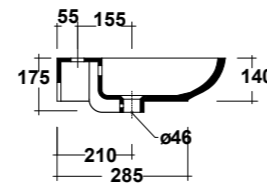

ART. CLE4365101

CLEAR LAVABO APPOGGIO/SOSPESO
65 MF BIANCO
CLEAR WHITE 65 ONE-HOLE SIT ON/
WALL HUNG WASHBASIN

DIMENSIONI/DIMENSION: 65X45X14 CM
PESO/WEIGHT: 18 KG