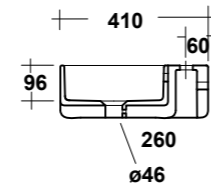

ART. TRA4210101

TRATTO LAVABO APPOGGIO 100 MF BIANCO
TRATTO WHITE 100 ONE-HOLE SIT ON
WASHBASIN

DIMENSIONI/DIMENSION: 100X41X14 CM