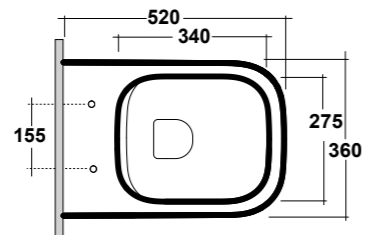

ART. SYN4554101

SYNTHESIS LAVABO SEMINCASSO
54 F DX BIANCO
SYNTHESIS WHITE 54 RIGHT TAP HOLE
SEMIRECESSED WASHBASIN
DIMENSIONI/DIMENSION: 54X34X14,5 CM
PESO/WEIGHT: 10 KG

ART. SYN1202R01

SYNTHESIS ECO VASO SOSPESO
RIMLESS BIANCO
SYNTHESIS ECO WHITE WALL HUNG
RIMLESS WC
DIMENSIONI/DIMENSION: 52X36X28 CM
PESO/WEIGHT: 18,5 KG

RIMLESS

*Quote d'installazione consigliata
Advised measure for installation

ART. SYN2201N01

SYNTHESIS ECO BIDET SOSPESO MF BIANCO
SYNTHESIS ECO WHITE ONE HOLE BIDET
WALL HUNG
DIMENSIONI/DIMENSION: 52X36X28 CM
PESO/WEIGHT: 20,5 KG

*Quote d'installazione consigliata
Advised measure for installation

ART. SYN1103R01

SYNTHESIS ECO VASO BTW RIMLESS BIANCO
SYNTHESIS ECO WHITE BTW RIMLESS WC
DIMENSIONI/DIMENSION: 52X36X42 CM
PESO/WEIGHT: 23,5 KG

RIMLESS

RACCORDI REGOLABILI
ADJUSTABLE ELBOW PIPE

RASCTD*: 10/14 cm
RASB*: 15/17 cm
RAR1*: 18/22 cm
RASP**: 30 cm

SCARICO
TRASLATO /
FLOOR
DRAIN
ADJUSTABLE

*Quote d'installazione consigliata
Advised measure for installation

ART. SYN2301N01

SYNTHESIS ECO BIDET BTW
SOSPESO MF BIANCO
SYNTHESIS ECO WHITE ONE HOLE BIDET BTW
DIMENSIONI/DIMENSION: 52X36X42 CM
PESO/WEIGHT: 22,5 KG

*Quote d'installazione consigliata
Advised measure for installation

ART. SYN1303R01

SYNTHESIS ECO VASO MBL BTW
RIMLESS BIANCO
SYNTHESIS ECO WHITE CLOSET
COUPLED BTW RIMLESS WC
PESO/WEIGHT: 29 KG

RIMLESS

SCARICO
TRASLATO /
FLOOR
DRAIN
ADJUSTABLE

*Quote d'installazione consigliata
Advised measure for installation