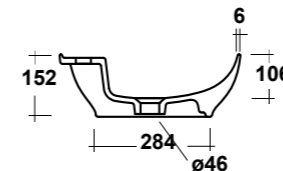

TREND

ART. TRE42TO42101

TREND LAVABO APPOGGIO
TONDO 42 MF BIANCO
TREND WHITE 42 ONE-HOLE ROUND SIT ON
WASHBASIN

DIMENSIONI/DIMENSION: 42X42X15,2 CM
PESO/WEIGHT: 9 KG