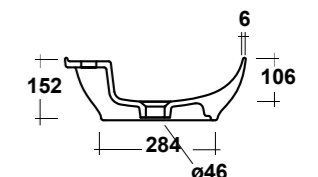

TREND

ART. TRE42QU42101

TREND LAVABO APPOGGIO
QUADRO 42 MF BIANCO
TREND WHITE 42 ONE-HOLE SQUARE SIT ON
WASHBASIN

DIMENSIONI/DIMENSION: 42X42X15,2 CM
PESO/WEIGHT: 13 KG