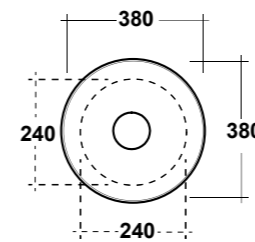

TREND

ART. TRE42TO38001

TREND LAVABO APPOGGIO
TONDO 38 SF BIANCO
TREND WHITE 38 ROUND SIT ON
WASHBASIN

DIMENSIONI/DIMENSION: 38X38X14,4 CM
PESO/WEIGHT: 6,5 KG