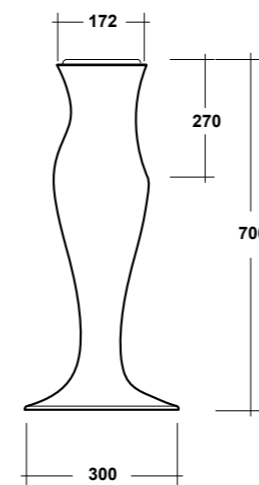

ART. FOR4265001

FORMOSA LAVABO APPOGGIO
RETTANGOLARE 65 SF BIANCO
FORMOSA WHITE 65 SIT ON WASHBASIN

DIMENSIONI/DIMENSION: 65X45 CM
PESO/WEIGHT: 14,5 KG

ART. FOR4250001

FORMOSA LAVABO APPOGGIO
TONDO 50 SF BIANCO
FORMOSA WHITE 50 Ø ROUND SIT ON
WASHBASIN

DIMENSIONI/DIMENSION: Ø50 CM
PESO/WEIGHT: 9 KG

ART. FOR9COCS01

FORMOSA COLONNA CENTRO STANZA BIANCO
FORMOSA WHITE PEDESTAL
FOR FREESTANDING

DIMENSIONI/DIMENSION: H70 CM
PESO/WEIGHT: 11,5 KG

ART. FOR9CO01

FORMOSA COLONNA BIANCO
FORMOSA WHITE PEDESTAL

DIMENSIONI/DIMENSION: H70 CM
PESO/WEIGHT: 10 KG

ART. FOR1103R01

FORMOSA 2.0 VASO BTW RIMLESS BIANCO
FORMOSA 2.0 WHITE BTW RIMLESS WC

DIMENSIONI/DIMENSION: 54X37X42 CM
PESO/WEIGHT: 25 KG

RIMLESS

RACCORDI REGOLABILI
ADJUSTABLE ELBOW PIPE

RASCTD*: 10/14 cm
RASB*: 15/17 cm
RAR1*: 18/22 cm
RASP**: 30 cm

SCARICO
TRASLATO /
FLOOR
DRAIN
ADJUSTABLE

*Quote d'installazione consigliata
Advised measure for installation

ART. FOR2101N01

FORMOSA 2.0 BIDET BTW MF BIANCO
FORMOSA 2.0 WHITE BIDET BTW ONE HOLE

DIMENSIONI/DIMENSION: 54X37X42 CM
PESO/WEIGHT: 21,5 KG

*Quote d'installazione consigliata
Advised measure for installation