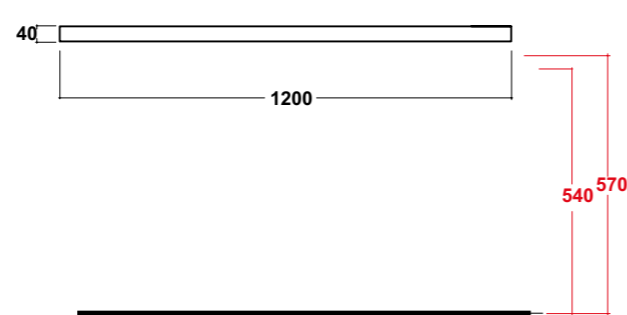

CA MIELE
HONEY

NR NERO
BLACK