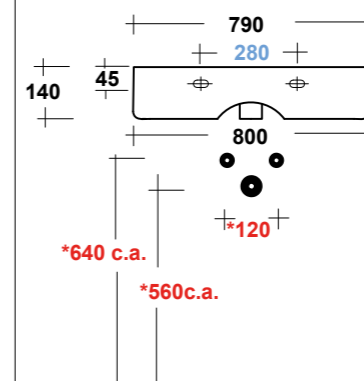

ART. TRA4180101

TRATTO LAVABO SOSPESO 80 MF BIANCO
TRATTO WHITE 80 ONE-HOLE WALL HUNG
WASHBASIN

DIMENSIONI/DIMENSION: 80X41X14 CM