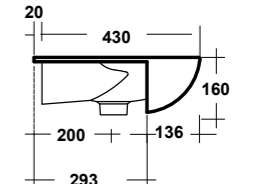

DIMENSIONI/DIMENSION: 56X43X16 CM
PESO/WEIGHT: 10,5 KG

ART. CLE4554D01

CLEAR LAVABO SEMINCASSO 54 FDX BIANCO
CLEAR WHITE 54 RIGHT TAP HOLE
SEMIRECESSED WASHBASIN

DIMENSIONI/DIMENSION: 54X33X14,5 CM
PESO/WEIGHT: 9,5 KG