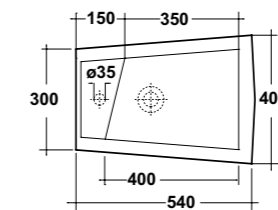

ART. CRY220101

CRYSTAL BIDET SOSPESO MF BIANCO
CRYSTAL WHITE ONE-HOLE
WALL HUNG BIDET

DIMENSIONI/DIMENSION: 54X40X28,5 CM
PESO/WEIGHT: 19 KG