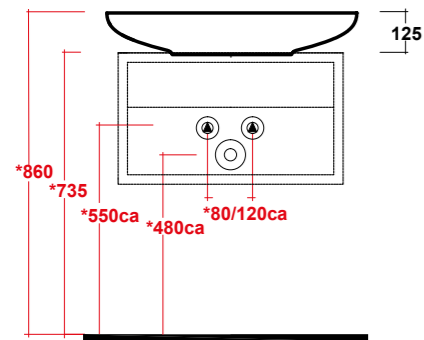

ART. CLE4266001

CLEAR LAVABO APPOGGIO 66 SF BIANCO
CLEAR WHITE 66 SIT ON WASHBASIN

DIMENSIONI/DIMENSION: 66X44X12,5 CM
PESO/WEIGHT: 13 KG