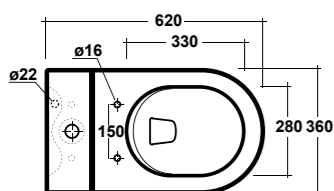

ART. MIL130301

MILADY VASO MBL BTW RIMLESS BIANCO
MILADY WHITE CC PAN RIMLESS WC

PESO/WEIGHT: 32 KG

ART. MIL71PF101

MILADY CASSETTA MBL. P.F. BIANCO
MILADY WHITE CC PAN BOTTOM INLET
CISTERN

PESO/WEIGHT: 14 KG

DIMENSIONI/DIMENSION: 62X36X87 CM

RIMLESS

*Quote d'installazione consigliata
Advised measure for installation

ART. MIL120201

MILADY VASO SOSPESO RIMLESS BIANCO
MILADY WHITE WALL HUNG RIMLESS WC

DIMENSIONI/DIMENSION: 52X36X27 CM
PESO/WEIGHT: 22 KG

RIMLESS

*Quote d'installazione consigliata
Advised measure for installation

ART. MIL220101

MILADY BIDET SOSPESO MF BIANCO
MILADY WHITE ONE-HOLE
WALL HUNG BIDET

DIMENSIONI/DIMENSION: 52X36X27 CM
PESO/WEIGHT: 18 KG

*Quote d'installazione consigliata
Advised measure for installation

ART. C6CL01

COPRIWATER TERMOINDURENTE
UREA SEAT COVER

PESO/WEIGHT: 3 KG

ART. C4CN01

COPRIWATER TERMOINDURENTE
CON CHIUSURA RALLENATA
UREA SOFT CLOSE SYSTEM
SEAT COVER

PESO/WEIGHT: 3KG

TAKE↑↓OFF®

ART. C5CN01

COPRIWATER SLIM TERMOINDURENTE
CON CHIUSURA RALLENATA
SLIM UREA SOFT CLOSE
SYSTEM SEAT COVER

PESO/WEIGHT: 3KG

TAKE↑↓OFF®