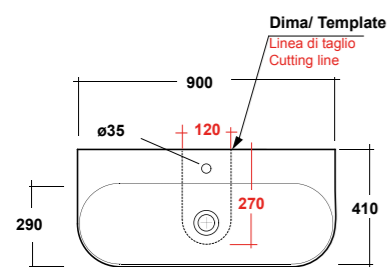

*Quote d'installazione consigliata
Advised measure for installation

ART. MIL4370101

MILADY LAVABO APPOGGIO/SOSPESO
70 MF BIANCO
MILADY WHITE 70 ONE-HOLE SIT ON/
WALL HUNG WASHBASIN

DIMENSIONI/DIMENSION: 70X41X13,5 CM
PESO/WEIGHT: 17,5 KG