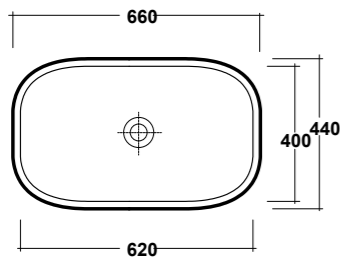

ART. CLE4266001

CLEAR LAVABO APPOGGIO 66 SF BIANCO
CLEAR WHITE 66 SIT ON WASHBASIN

DIMENSIONI/DIMENSION: 66X44X12,5 CM
PESO/WEIGHT: 13 KG