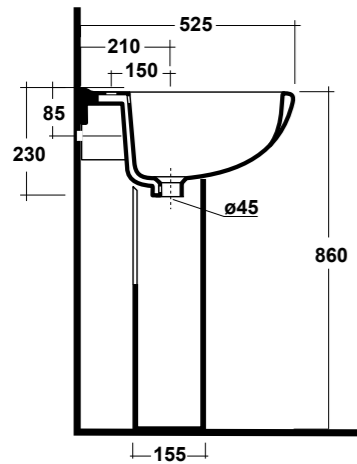

ART. RUB4365101

RUBINO LAVABO 65 MF BIANCO
RUBINO WHITE 65 ONE-HOLE SIT ON/
WALL HUNG WASHBASIN

DIMENSIONI/DIMENSION: 65X52,5X23 CM
PESO/WEIGHT: 19 KG

*Quote d'installazione consigliata
Advised measure for installation

ART. RUB4360101

RUBINO LAVABO 60 MF BIANCO
RUBINO WHITE 60 ONE-HOLE SIT ON/
WALL HUNG WASHBASIN

DIMENSIONI/DIMENSION: 60X45X22 CM
PESO/WEIGHT: 16 KG