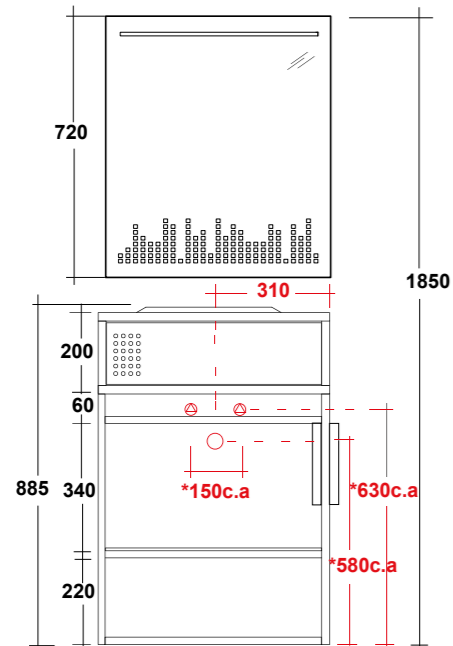

ART. VYNILCOM62
COMPOSIZIONE COMPLETA
FULL COMPOSITION

DIMENSIONI/DIMENSION: 62X46X185H CM
PESO/WEIGHT: 44,5 KG

*Quote d'installazione consigliata
Advised measure for installation