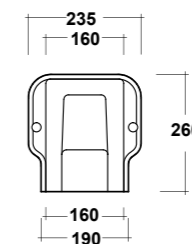

DIMENSIONI/DIMENSION: 35,5 CM
PESO/WEIGHT: 8 KG

ART. SYN4556101

SYNTHESIS LAVABO SEMINCASSO
56 MF BIANCO
SYNTHESIS WHITE 56 ONE-HOLE
SEMIRECESSED WASHBASIN

DIMENSIONI/DIMENSION: 56X43X15 CM
PESO/WEIGHT: 11 KG