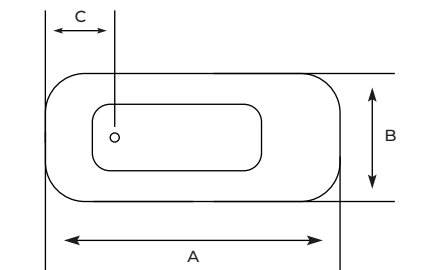

LINDA

ADDITIONAL ACCESSORIES