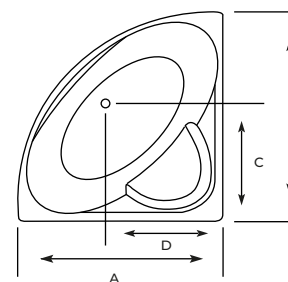

ADDITIONAL ACCESSORIES