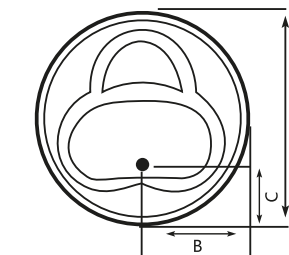

| Size (cm) | A | B | C | Height |
|-----------|-----|----|----|--------|
| 154 Dia | 154 | 47 | 47 | 42 |

VENUS

SAHLA

ADDITIONAL ACCESSORIES

VENUS Acrylic Bathtub (With Seat)

| Size (cm) | A | B | C | D | Height |
|-------------|-----|-----|----|------|--------|
| 111 x 111cm | 111 | 111 | 62 | 72.5 | 39 |