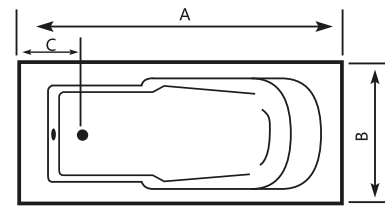

SALMA

SALMA Acrylic Bathtub