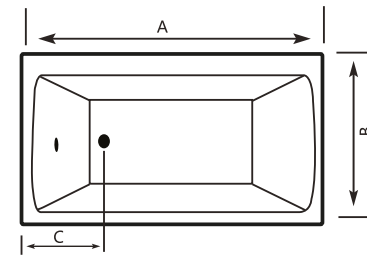

| Size (cm) | A | B | C | Height |
|------------|-----|----|------|--------|
| 170 x 70cm | 170 | 70 | 21.5 | 41 |

MALTA

ADDITIONAL ACCESSORIES

EMA

ADDITIONAL ACCESSORIES

MALTA Acrylic Bathtub

| Size (cm) | A | B | C | Height |
|-----------|-----|----|------|--------|
| 170 X 70 | 170 | 70 | 30.5 | 40 |

EMA Acrylic Bathtub

| Size (cm) | A | B | C | Height |
|-----------|-----|----|------|--------|
| 170 X 80 | 170 | 80 | 30.5 | 44 |

DIANA

DIANA Acrylic Bathtub

| Size (cm) | A | B | C | Height |
|------------|-----|----|------|--------|
| 160 x 70cm | 160 | 70 | 24 | 39.5 |
| 170 x 70cm | 170 | 70 | 23.8 | 39.5 |
| 170 x 80cm | 170 | 80 | 23.8 | 39.5 |
| 180 x 80cm | 180 | 80 | 24 | 39.5 |
| 190 x 80cm | 190 | 80 | 23.5 | 39.7 |