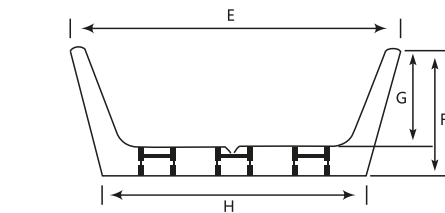

ADDITIONAL ACCESSORIES