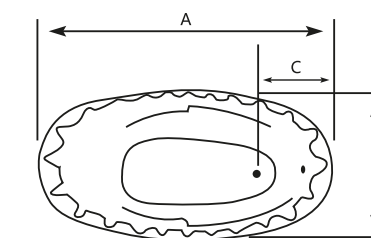

| Size (cm) | A | B | C | Height |
|------------|-----|----|------|--------|
| 179 x 80cm | 179 | 80 | 27.8 | 38.8 |

ADDITIONAL ACCESSORIES

CRUZ

CRUZ Acrylic Bathtub

| Size (cm) | A | B | C | D | Height |
|-----------|-----|----|----|----|--------|
| 180 x 80 | 180 | 80 | 60 | 39 | 44.5 |

ADDITIONAL ACCESSORIES

MONICA

ADDITIONAL ACCESSORIES

ADDITIONAL ACCESSORIES

MONICA Acrylic Bathtub

| Size (cm) | A | B | C | Height |
|-------------|-----|-----|----|--------|
| 180 x 99cm | 180 | 99 | 24 | 45.5 |
| 189 x 104cm | 189 | 104 | 28 | 45.5 |

SHELL Acrylic Bathtub

| Size (cm) | A | B | C | Height |
|------------|-----|----|----|--------|
| 170 x 90cm | 170 | 90 | 36 | 43 |

AVEO

ADDITIONAL ACCESSORIES

JULIET

ADDITIONAL ACCESSORIES

AVEO Acrylic Bathtub