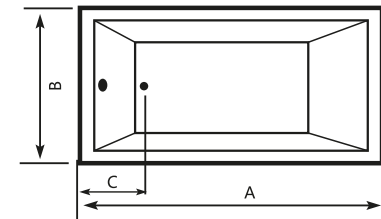

CROWN

ADDITIONAL ACCESSORIES

ALANA

ADDITIONAL ACCESSORIES

CROWN Acrylic Bathtub

| Size (cm) | A | B | C | Height |
|-------------|-----|-----|----|--------|
| 200 x 100cm | 200 | 100 | 50 | 44.5 |

ALANA Acrylic Bathtub (With Seat)