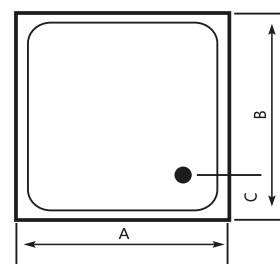

ST-108

ST-108 Acrylic Shower tray

Size (cm)	A	B	C	Height
75 x 75cm	75	75	14	9.5
90 x 90cm	90	90	18.5	9.5
100 x 100cm	100	100	18.5	8.5

ADDITIONAL ACCESSORIES