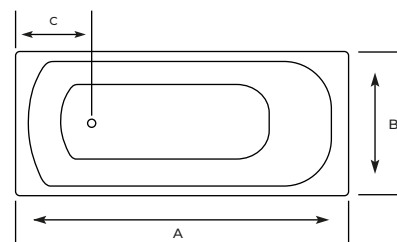

SA 1842-680 mm

SS HANDLE

AVA Acrylic Bathtub

| Size (cm) | A | B | C | Height |
|-----------|-----|----|------|--------|
| 170 x 75 | 170 | 75 | 33.5 | 36 |

LOGAN Acrylic Bathtub

| Size (cm) | A | B | C | Height |
|-----------|-----|----|------|--------|
| 170 x 75 | 170 | 75 | 34.5 | 36.5 |

TAI

ADDITIONAL ACCESSORIES

TAI Acrylic Bathtub

| Size (cm) | A | B | C | Height |
|-----------|-----|----|----|--------|
| 170 x 75 | 170 | 75 | 24 | 44 |

ADINA

ADINA Acrylic Bathtub

| Size (cm) | A | B | C | Height |
|------------|-----|----|----|--------|
| 175 x 75cm | 175 | 75 | 36 | 39.5 |