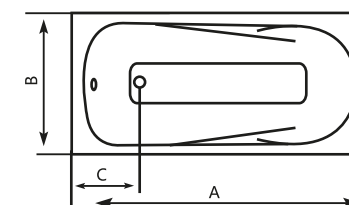

LARA

LARA Acrylic Bathtub