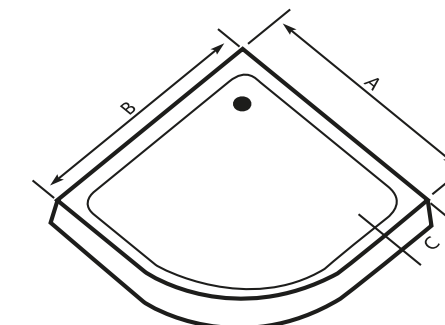

CRPL-150

CRPL-150 Acrylic Shower tray panel

Size (cm)	A	B	C	Height
80 x 80cm	80	80	15	9
90 x 90cm	90	90	15	9

ADDITIONAL ACCESSORIES