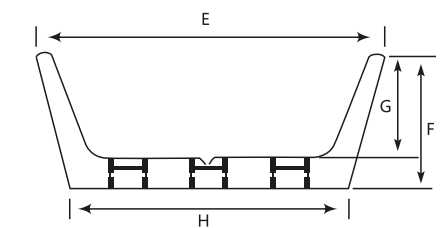

ADDITIONAL ACCESSORIES

NEXA FREESTAND

NEXA FREESTAND Acrylic Bathtub

Size (cm)	A	B	C	D	E	F	G	H	Height
175 x 80cm	175	80	24.5	87.5	175	62	43.5	145	62