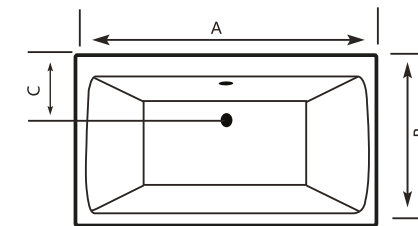

Size (cm)	A	B	C	Height
170 x 80cm	170	80	28	41.5