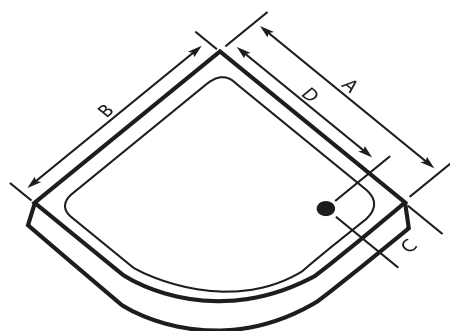

CRP-120

CRP-120 Acrylic Shower tray panel

Size (cm)	A	B	C	D	Height
90 x 90cm	90	90	16	73	14

ADDITIONAL ACCESSORIES