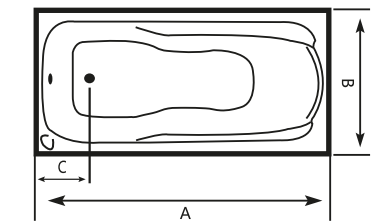

STANDARD

STANDARD Acrylic Bathtub

| Size (cm) | A | B | C | Height |
|------------|-----|----|----|--------|
| 120 x 70cm | 120 | 70 | 28 | 32 |
| 130 x 70cm | 130 | 70 | 28 | 36 |
| 140 x 70cm | 140 | 70 | 28 | 36 |
| 150 x 70cm | 150 | 70 | 28 | 36 |
| 160 x 70cm | 160 | 70 | 28 | 35 |
| 170 x 70cm | 170 | 70 | 28 | 36 |

ADDITIONAL ACCESSORIES

ADDITIONAL ACCESSORIES

YALTA Acrylic Bathtub

| Size (cm) | A | B | C | Height |
|------------|-----|----|------|--------|
| 140 x 70cm | 140 | 70 | 30 | 36 |
| 160 x 70cm | 160 | 70 | 31 | 35 |
| 170 x 70cm | 170 | 70 | 30 | 35 |
| 170 x 80cm | 170 | 80 | 29.5 | 36.5 |
| 180 x 80cm | 180 | 80 | 30 | 36 |

ADDITIONAL ACCESSORIES

MAHA Acrylic Bathtub

| Size (cm) | A | B | C | Height |
|------------|-----|----|------|--------|
| 165 x 70cm | 165 | 70 | 22.5 | 38 |
| 170 x 70cm | 170 | 70 | 22.5 | 38 |

SANITECH
REFRESH BATHING