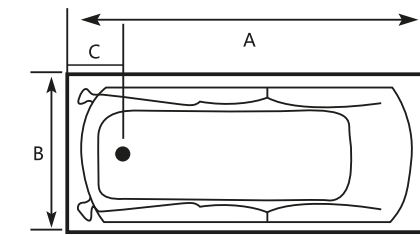

GROUP INTRODUCTION

DANA Acrylic Bathtub OVAL

| Size (cm) | A | B | C | Height |
|--------------|-----|------|----|--------|
| 160 x 70.5cm | 160 | 70.5 | 80 | 40 |
| 170 x 70.5cm | 170 | 70.5 | 85 | 40 |

ADDITIONAL ACCESSORIES

KHALIL Acrylic Bathtub

| Size (cm) | A | B | C | Height |
|------------|-----|----|----|--------|
| 160 x 70cm | 160 | 70 | 24 | 35 |
| 170 x 70cm | 170 | 70 | 24 | 35 |
| 160 x 75cm | 160 | 75 | 24 | 35 |
| 170 x 75cm | 170 | 75 | 24 | 35 |
| 180 x 75cm | 180 | 75 | 24 | 35 |

ADDITIONAL ACCESSORIES

STAR

ADDITIONAL ACCESSORIES

STAR Acrylic Bathtub

| Size (cm) | A | B | C | Height |
|------------|-----|----|------|--------|
| 150 x 70cm | 150 | 70 | 27 | 42 |
| 160 x 70cm | 160 | 70 | 23.5 | 42 |
| 170 x 70cm | 170 | 70 | 28.5 | 42 |