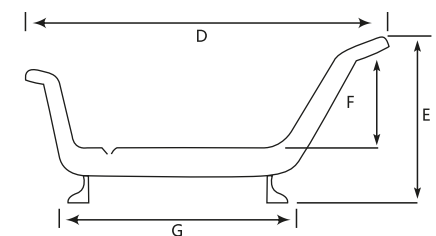

ADDITIONAL ACCESSORIES