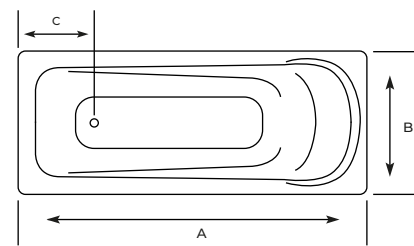

| Size (cm) | A | B | C | Height |
|------------|-----|----|------|--------|
| 170 x 70cm | 170 | 70 | 21.5 | 41 |

MALTA

ADDITIONAL ACCESSORIES

EMA

ADDITIONAL ACCESSORIES

MALTA Acrylic Bathtub

| Size (cm) | A | B | C | Height |
|-----------|-----|----|------|--------|
| 170 X 70 | 170 | 70 | 30.5 | 40 |

EMA Acrylic Bathtub

| Size (cm) | A | B | C | Height |
|-----------|-----|----|------|--------|
| 170 X 80 | 170 | 80 | 30.5 | 44 |

DIANA

DIANA Acrylic Bathtub

| Size (cm) | A | B | C | Height |
|------------|-----|----|------|--------|
| 160 x 70cm | 160 | 70 | 24 | 39.5 |
| 170 x 70cm | 170 | 70 | 23.8 | 39.5 |
| 170 x 80cm | 170 | 80 | 23.8 | 39.5 |
| 180 x 80cm | 180 | 80 | 24 | 39.5 |
| 190 x 80cm | 190 | 80 | 23.5 | 39.7 |