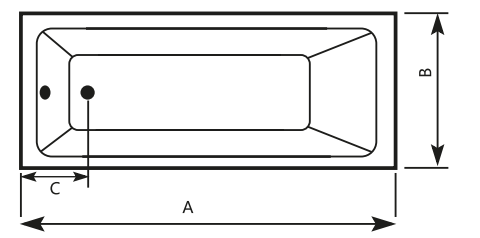

Size (cm)	A	B	C	Height
170 x 70cm	170	70	21.5	41