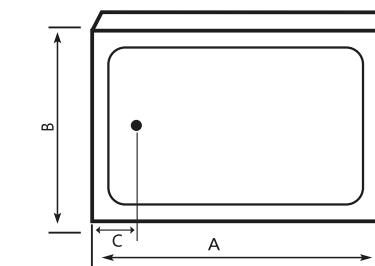

ADDITIONAL ACCESSORIES

PACIFIC

PACIFIC Acrylic Shower tray (Flat type)

| Size(cm) | A | B | C | Height |
|-------------|-----|-----|----|--------|
| 140 x 100cm | 140 | 100 | 20 | 5 |
| 130 x 100cm | 130 | 100 | 20 | 5 |
| 120 x 120cm | 120 | 120 | 20 | 5 |
| 120 x 100cm | 120 | 100 | 20 | 5 |
| 120 x 90cm | 120 | 90 | 20 | 5 |
| 100 x 100cm | 100 | 100 | 20 | 5 |
| 110 x 90cm | 110 | 90 | 20 | 5 |
| 90 x 90cm | 90 | 90 | 20 | 5 |

ADDITIONAL ACCESSORIES

CLEOPATRA

CLEOPATRA Acrylic Shower tray panel

| Size (cm) | A | B | C | Height |
|------------|-----|----|------|--------|
| 120 x 80cm | 120 | 80 | 17.5 | 8.5 |
| 160 x 80cm | 160 | 80 | 17.5 | 8.5 |