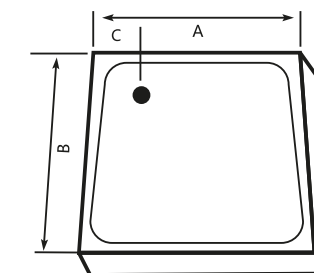

SQP-114

SQP-114 Acrylic Shower tray panel

Size (cm)	A	B	C	Height
70 x 70cm	70	70	16.5	16
80 x 80cm	80	80	20	16

ADDITIONAL ACCESSORIES