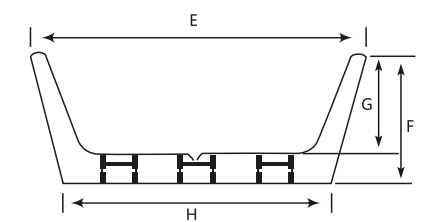

ADDITIONAL ACCESSORIES

HANAH