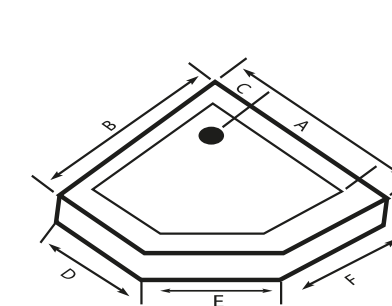

PENTAGON

Size (cm)	A	B	C	D	E	F	Height
90 x 90cm	90	90	18.5	45	63	45	10

ADDITIONAL ACCESSORIES