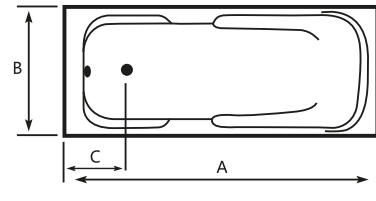

GROUP INTRODUCTION

DANA Acrylic Bathtub OVAL

| Size (cm) | A | B | C | Height |
|--------------|-----|------|----|--------|
| 160 x 70.5cm | 160 | 70.5 | 80 | 40 |
| 170 x 70.5cm | 170 | 70.5 | 85 | 40 |

ADDITIONAL ACCESSORIES

KHALIL Acrylic Bathtub

| Size (cm) | A | B | C | Height |
|------------|-----|----|----|--------|
| 160 x 70cm | 160 | 70 | 24 | 35 |
| 170 x 70cm | 170 | 70 | 24 | 35 |
| 160 x 75cm | 160 | 75 | 24 | 35 |
| 170 x 75cm | 170 | 75 | 24 | 35 |
| 180 x 75cm | 180 | 75 | 24 | 35 |