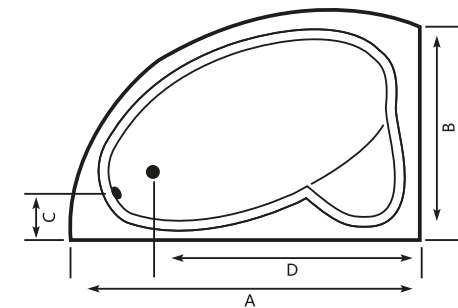

ADDITIONAL ACCESSORIES

SAHLA Acrylic Bathtub (With Seat)

Size (cm)	A	B	C	D	Height
154 x 96cm	154	96	25	123	40

sahla right