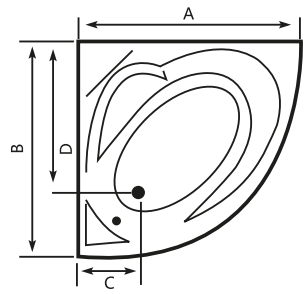

Size (cm)	A	B	C	D	Height
130 x 130cm	130	130	32	93.5	43.5
140 x 140cm	140	140	32	102	45

SUN