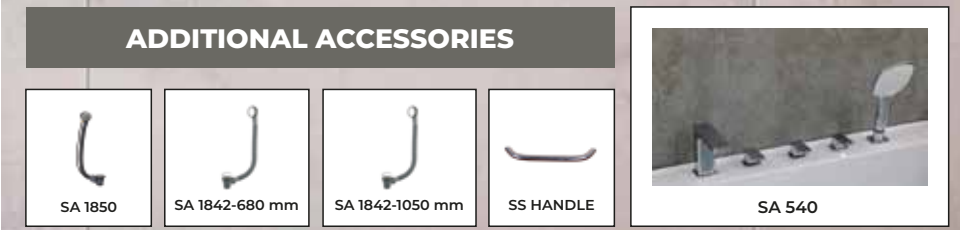

SUN Acrylic Bathtub (With Seat)