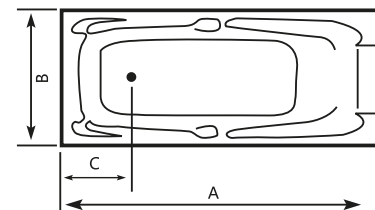

SARA Acrylic Bathtub

| Size (cm) | A | B | C | Height |
|------------|-----|----|----|--------|
| 170 x 80cm | 170 | 80 | 28 | 41 |

ADDITIONAL ACCESSORIES

LULU Acrylic Bathtub

| Size (cm) | A | B | C | Height |
|------------|-----|----|----|--------|
| 170 x 80cm | 170 | 80 | 28 | 42 |