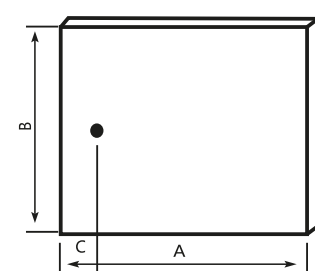

PACIFIC Acrylic Shower tray (Flat type)

Size(cm)	A	B	C	Height
140 x 100cm	140	100	20	5
130 x 100cm	130	100	20	5
120 x 120cm	120	120	20	5
120 x 100cm	120	100	20	5
120 x 90cm	120	90	20	5
100 x 100cm	100	100	20	5
110 x 90cm	110	90	20	5
90 x 90cm	90	90	20	5

ADDITIONAL ACCESSORIES