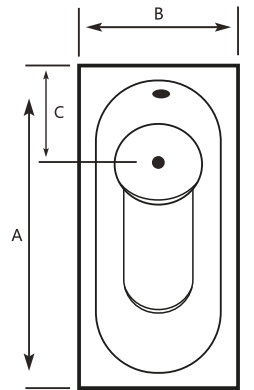

ADDITIONAL ACCESSORIES

DELMA

DELMA Acrylic Bathtub

| Size (cm) | A | B | C | Height |
|------------|-----|----|-------|--------|
| 160 x 75cm | 160 | 75 | 27 | 41 |
| 167 x 70cm | 167 | 70 | 26.02 | 39 |
| 169 x 75cm | 169 | 75 | 27 | 41 |

RONA

ADDITIONAL ACCESSORIES

RONA Acrylic Bathtub

| Size (cm) | A | B | C | Height |
|------------|-----|----|----|--------|
| 165 x 75cm | 165 | 75 | 27 | 40 |
| 170 x 75cm | 170 | 75 | 27 | 40 |
| 170 x 80cm | 170 | 80 | 26 | 40 |

AQUA

ADDITIONAL ACCESSORIES

AQUA Acrylic Bathtub

| Size (cm) | A | B | C | Height |
|------------|-----|----|------|--------|
| 160 x 75cm | 160 | 75 | 25 | 42 |
| 170 x 75cm | 170 | 75 | 25.5 | 42.5 |
| 180 x 90cm | 180 | 90 | 27.5 | 40.7 |
| 190 x 75cm | 190 | 75 | 27.5 | 40.3 |

MATRIX

ADDITIONAL ACCESSORIES

MATRIX Matrix Acrylic Bathtub

| Size (cm) | A | B | C | Height |
|------------|-----|----|------|--------|
| 170 x 75cm | 170 | 75 | 43.5 | 41.5 |

AVA

ADDITIONAL ACCESSORIES

SA 1020