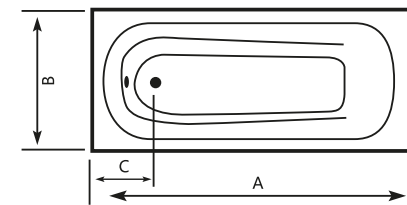

STANDARD

STANDARD Acrylic Bathtub

| Size (cm) | A | B | C | Height |
|------------|-----|----|----|--------|
| 120 x 70cm | 120 | 70 | 28 | 32 |
| 130 x 70cm | 130 | 70 | 28 | 36 |
| 140 x 70cm | 140 | 70 | 28 | 36 |
| 150 x 70cm | 150 | 70 | 28 | 36 |
| 160 x 70cm | 160 | 70 | 28 | 35 |
| 170 x 70cm | 170 | 70 | 28 | 36 |

ADDITIONAL ACCESSORIES

ADDITIONAL ACCESSORIES

YALTA Acrylic Bathtub

| Size (cm) | A | B | C | Height |
|------------|-----|----|------|--------|
| 140 x 70cm | 140 | 70 | 30 | 36 |
| 160 x 70cm | 160 | 70 | 31 | 35 |
| 170 x 70cm | 170 | 70 | 30 | 35 |
| 170 x 80cm | 170 | 80 | 29.5 | 36.5 |
| 180 x 80cm | 180 | 80 | 30 | 36 |