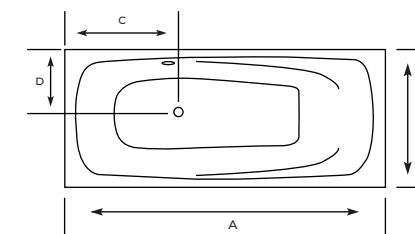

ADDITIONAL ACCESSORIES

LARA

LARA Acrylic Bathtub

| Size (cm) | A | B | C | Height |
|------------|-----|----|----|--------|
| 180 x 80cm | 180 | 80 | 29 | 41 |

ADDITIONAL ACCESSORIES

PRINCE

PRINCE Acrylic Bathtub

| Size (cm) | A | B | C | Height |
|------------|-----|----|------|--------|
| 179 x 80cm | 179 | 80 | 27.8 | 38.8 |

ADDITIONAL ACCESSORIES

CRUZ

CRUZ Acrylic Bathtub

| Size (cm) | A | B | C | D | Height |
|-----------|-----|----|----|----|--------|
| 180 x 80 | 180 | 80 | 60 | 39 | 44.5 |