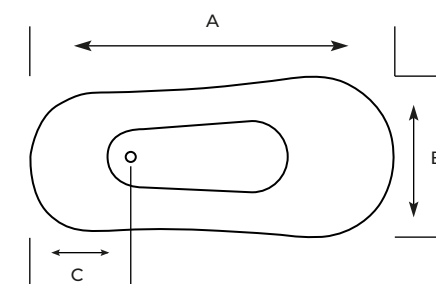

ADDITIONAL ACCESSORIES