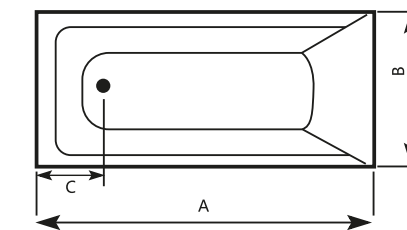

EMA Acrylic Bathtub

| Size (cm) | A | B | C | Height |
|-----------|-----|----|------|--------|
| 170 X 80 | 170 | 80 | 30.5 | 44 |

DIANA

DIANA Acrylic Bathtub

| Size (cm) | A | B | C | Height |
|------------|-----|----|------|--------|
| 160 x 70cm | 160 | 70 | 24 | 39.5 |
| 170 x 70cm | 170 | 70 | 23.8 | 39.5 |
| 170 x 80cm | 170 | 80 | 23.8 | 39.5 |
| 180 x 80cm | 180 | 80 | 24 | 39.5 |
| 190 x 80cm | 190 | 80 | 23.5 | 39.7 |

ADDITIONAL ACCESSORIES

RUFINA

ADDITIONAL ACCESSORIES

RUFINA Acrylic Bathtub

| Size (cm) | A | B | C | Height |
|------------|-----|----|----|--------|
| 160 x 70cm | 160 | 70 | 25 | 40 |
| 165 x 70cm | 165 | 70 | 25 | 40 |
| 170 x 70cm | 170 | 70 | 27 | 40 |
| 170 x 80cm | 170 | 80 | 25 | 42 |
| 170 x 75cm | 170 | 75 | 27 | 40 |
| 175 x 75cm | 175 | 75 | 25 | 40 |
| 180 x 80cm | 180 | 80 | 25 | 42 |

ADDITIONAL ACCESSORIES

DELMA

DELMA Acrylic Bathtub

| Size (cm) | A | B | C | Height |
|------------|-----|----|-------|--------|
| 160 x 75cm | 160 | 75 | 27 | 41 |
| 167 x 70cm | 167 | 70 | 26.02 | 39 |
| 169 x 75cm | 169 | 75 | 27 | 41 |