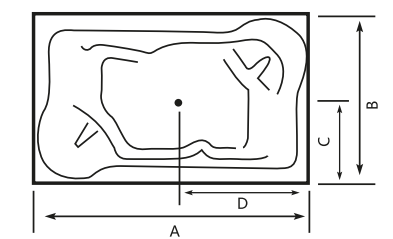

CROWN

ADDITIONAL ACCESSORIES

ALANA

ADDITIONAL ACCESSORIES

CROWN Acrylic Bathtub

| Size (cm) | A | B | C | Height |
|-------------|-----|-----|----|--------|
| 200 x 100cm | 200 | 100 | 50 | 44.5 |

ALANA Acrylic Bathtub (With Seat)

| Size (cm) | A | B | C | Height |
|-------------|-----|-----|----|--------|
| 200 x 100cm | 200 | 100 | 53 | 49 |
| 200 x 120cm | 200 | 120 | 53 | 49 |

ADDITIONAL ACCESSORIES

SA 540

SS HANDLE

SA 1842-1050 mm

LORD

LORD Acrylic Bathtub (With Seat)

| Size (cm) | A | B | C | D | Height |
|-------------|-----|-----|----|----|--------|
| 200 x 120cm | 200 | 120 | 59 | 99 | 43 |

ADDITIONAL ACCESSORIES

SA 540

SS HANDLE