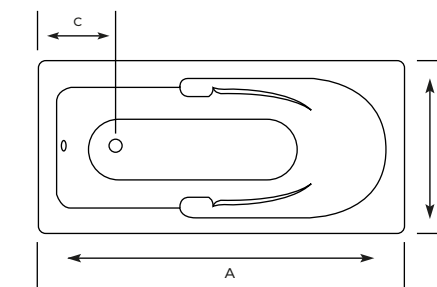

Size (cm)	A	B	C	Height
170 X 70	170	70	30.5	40

Size (cm)	A	B	C	Height
170 X 80	170	80	30.5	44