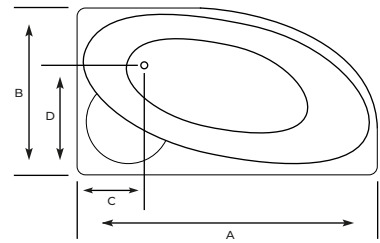

Without panel available

AMOS Acrylic Bathtub with Panel

Size (cm)	A	B	C	D	E
170 x 95	170	95	30	64	43.5

F	Height
56	56