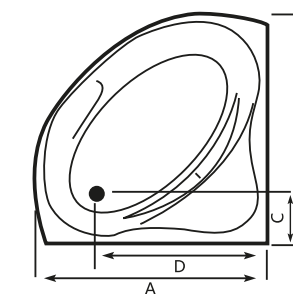

REEMA

ADDITIONAL ACCESSORIES

LEENA

ADDITIONAL ACCESSORIES

REEMA Acrylic Bathtub (With Seat)

| Size (cm) | A | B | C | Height |
|-------------|-----|-----|----|--------|
| 120 x 120cm | 120 | 120 | 71 | 35 |
| 125 x 125cm | 125 | 125 | 73 | 40 |
| 140 x 140cm | 140 | 140 | 82 | 39.5 |

LEENA Acrylic Bathtub (With Seat)

| Size (cm) | A | B | C | D | Height |
|-------------|-----|-----|----|-----|--------|
| 130 x 130cm | 130 | 130 | 27 | 107 | 40 |

ROYAL

ADDITIONAL ACCESSORIES

ROYAL Acrylic Bathtub (With Seat)