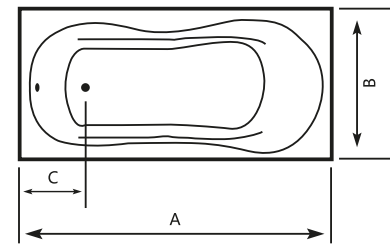

SHELL Acrylic Bathtub

| Size (cm) | A | B | C | Height |
|------------|-----|----|----|--------|
| 170 x 90cm | 170 | 90 | 36 | 43 |

AVEO

ADDITIONAL ACCESSORIES

JULIET

ADDITIONAL ACCESSORIES

AVEO Acrylic Bathtub

| Size (cm) | A | B | C | Height |
|------------|-----|----|----|--------|
| 190 x 90cm | 190 | 90 | 95 | 43 |

JULIET Acrylic Bathtub

| Size (cm) | A | B | C | Height |
|-------------|-----|-----|------|--------|
| 185 x 100cm | 185 | 100 | 34.5 | 41.5 |

MARINA

MARINA Acrylic Bathtub

| Size (cm) | A | B | C | Height |
|------------|-----|----|----|--------|
| 182 x 92cm | 182 | 92 | 21 | 46 |

ADDITIONAL ACCESSORIES

BABY BATH

BABY BATH Acrylic Bathtub (With Seat)