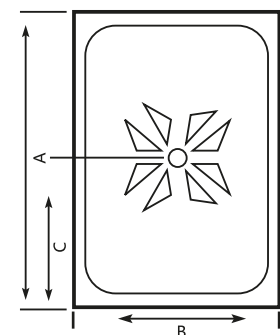

ADDITIONAL ACCESSORIES

CLEOPATRA

CLEOPATRA Acrylic Shower tray panel

| Size (cm) | A | B | C | Height |
|------------|-----|----|------|--------|
| 120 x 80cm | 120 | 80 | 17.5 | 8.5 |
| 160 x 80cm | 160 | 80 | 17.5 | 8.5 |

ADDITIONAL ACCESSORIES

ULTRA

ULTRA Acrylic Panel shower tray

| Size (cm) | A | B | C | Height |
|-------------|-----|-----|----|--------|
| 200 x 100cm | 200 | 100 | 16 | 6.5 |
| 120 x 100cm | 120 | 100 | 16 | 6.5 |
| 100 x 100cm | 100 | 100 | 16 | 6.5 |

ADDITIONAL ACCESSORIES

PEARL

PEARL Acrylic Shower tray (With Seat)

| Size (cm) | A | B | C | Height |
|------------|-----|----|----|--------|
| 120 x 90cm | 120 | 90 | 16 | 22 |

ADDITIONAL ACCESSORIES

MAS

MAS Acrylic Shower tray