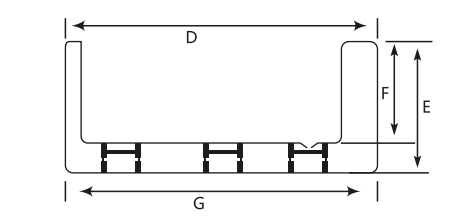

ADDITIONAL ACCESSORIES