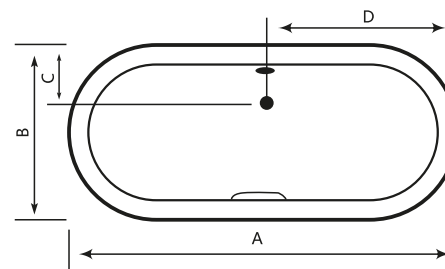

ADDITIONAL ACCESSORIES

NEXA FREESTAND

NEXA FREESTAND Acrylic Bathtub

Size (cm)	A	B	C	D	E	F	G	H	Height
175 x 80cm	175	80	24.5	87.5	175	62	43.5	145	62