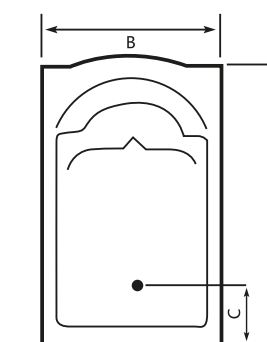

ADDITIONAL ACCESSORIES

CLEOPATRA

CLEOPATRA Acrylic Shower tray panel

| Size (cm) | A | B | C | Height |
|------------|-----|----|------|--------|
| 120 x 80cm | 120 | 80 | 17.5 | 8.5 |
| 160 x 80cm | 160 | 80 | 17.5 | 8.5 |

ADDITIONAL ACCESSORIES

ULTRA

ULTRA Acrylic Panel shower tray

| Size (cm) | A | B | C | Height |
|-------------|-----|-----|----|--------|
| 200 x 100cm | 200 | 100 | 16 | 6.5 |
| 120 x 100cm | 120 | 100 | 16 | 6.5 |
| 100 x 100cm | 100 | 100 | 16 | 6.5 |

ADDITIONAL ACCESSORIES

PEARL

PEARL Acrylic Shower tray (With Seat)

| Size (cm) | A | B | C | Height |
|------------|-----|----|----|--------|
| 120 x 90cm | 120 | 90 | 16 | 22 |

ADDITIONAL ACCESSORIES

MAS

MAS Acrylic Shower tray