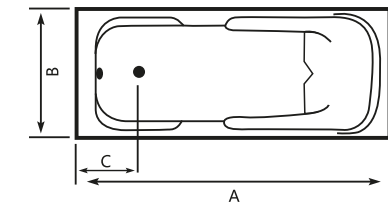

AREEJ Acrylic Bathtub (With Seat)

| Size (cm) | A | B | C | Height |
|------------|-----|----|----|--------|
| 150 x 70cm | 150 | 70 | 29 | 36 |
| 170 x 70cm | 170 | 70 | 29 | 38 |

NOVA

ADDITIONAL ACCESSORIES

SA 1842-680 mm

SA 1850

SS HANDLE

NOVA Acrylic Bathtub (With Seat)

| Size (cm) | A | B | C | Height |
|------------|-----|----|----|--------|
| 169 x 75cm | 169 | 75 | 29 | 39 |
| 150 x 80cm | 150 | 80 | 28 | 39 |

ONDA Acrylic Bathtub (With Seat)

| Size (cm) | A | B | C | Height |
|------------|-----|----|----|--------|
| 170 x 80cm | 170 | 80 | 21 | 40 |

ADDITIONAL ACCESSORIES

OSMA Acrylic Bathtub (With Seat)

| Size (cm) | A | B | C | Height |
|------------|-----|----|----|--------|
| 178 x 82cm | 178 | 82 | 34 | 41 |