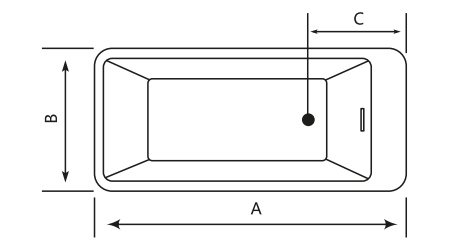

ADDITIONAL ACCESSORIES