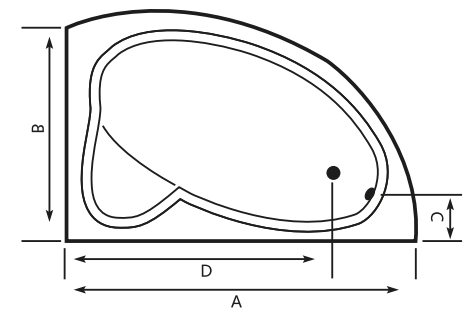

ADDITIONAL ACCESSORIES

SAHLA Acrylic Bathtub (With Seat)

| Size (cm) | A | B | C | D | Height |
|------------|-----|----|----|-----|--------|
| 154 x 96cm | 154 | 96 | 25 | 123 | 40 |

sahla right

sahla left