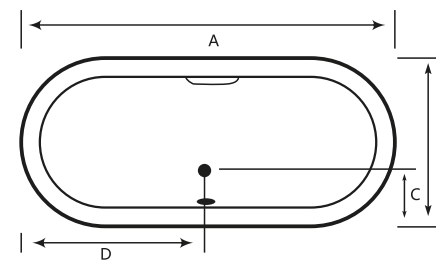

ADDITIONAL ACCESSORIES