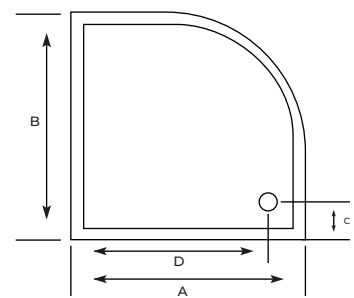

JOMO

SANITECH
REFRESH BATHING

JOMO - Acrylic Shower Tray

Size (cm)	A	B	C	D	Height
90 x 80	90	80	14	76	4.5

ADDITIONAL ACCESSORIES