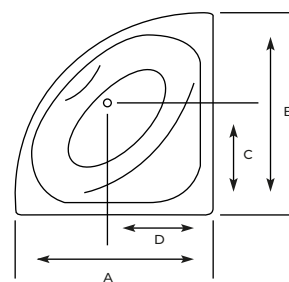

CREEK Acrylic Bathtub with Seat

| Size (cm) | A | B | C | D | Height |
|-----------|-----|-----|----|----|--------|
| 140 x 140 | 140 | 140 | 80 | 80 | 36.5 |

ADDITIONAL ACCESSORIES

ADDITIONAL ACCESSORIES

JUNE

JUNE Acrylic Bathtub

| Size (cm) | A | B | C | D | Height |
|-----------|-----|-----|------|------|--------|
| 140 x 140 | 140 | 140 | 76.5 | 76.5 | 40 |

ADDITIONAL ACCESSORIES

ZAYN

ZAYN Acrylic Bathtub