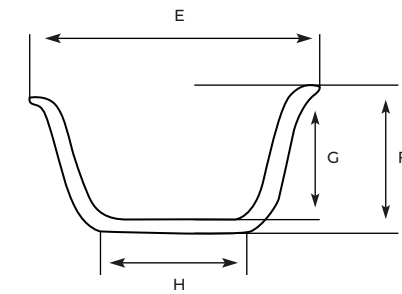

STELLA

ADDITIONAL ACCESSORIES

SANITECH
REFRESH BATHING

SANITECH
REFRESH BATHING

ADDITIONAL ACCESSORIES

EVA

EVA FREESTAND

| Size (cm) | A | B | C | D | E | F | G | H | Height |
|-----------|-----|----|----|------|-----|----|----|-----|--------|
| 170 x 75 | 170 | 75 | 85 | 37.5 | 170 | 62 | 46 | 114 | 60 |