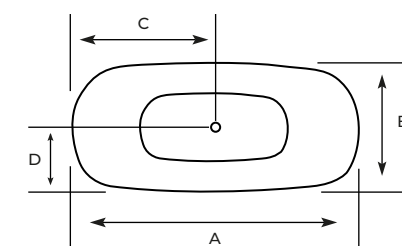

STELLA

ADDITIONAL ACCESSORIES

SANITECH
REFRESH BATHING

SANITECH
REFRESH BATHING

ADDITIONAL ACCESSORIES

EVA

EVA FREESTAND

| Size (cm) | A | B | C | D | E | F | G | H | Height |
|-----------|-----|----|----|------|-----|----|----|-----|--------|
| 170 x 75 | 170 | 75 | 85 | 37.5 | 170 | 62 | 46 | 114 | 60 |