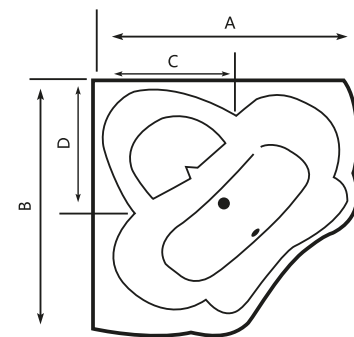

SWASAN Acrylic Bathtub (With Seat)

Size (cm)	A	B	C	D	Height
144x 144cm	144	144	72.5	74	50