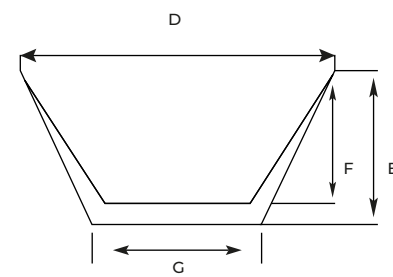

ADDITIONAL ACCESSORIES

NEON FREESTAND

NEON FREESTAND Acrylic Bathtub

Size (cm)	A	B	C	D	E	F	G	Height
170 x 80cm	170	80	28	170	57	41.5	131	57