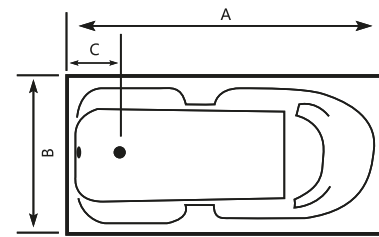

AREEJ Acrylic Bathtub (With Seat)

| Size (cm) | A | B | C | Height |
|------------|-----|----|----|--------|
| 150 x 70cm | 150 | 70 | 29 | 36 |
| 170 x 70cm | 170 | 70 | 29 | 38 |

NOVA

ADDITIONAL ACCESSORIES

SA 1842-680 mm

SA 1850

SS HANDLE

NOVA Acrylic Bathtub (With Seat)

| Size (cm) | A | B | C | Height |
|------------|-----|----|----|--------|
| 169 x 75cm | 169 | 75 | 29 | 39 |
| 150 x 80cm | 150 | 80 | 28 | 39 |

ONDA Acrylic Bathtub (With Seat)

| Size (cm) | A | B | C | Height |
|------------|-----|----|----|--------|
| 170 x 80cm | 170 | 80 | 21 | 40 |

ADDITIONAL ACCESSORIES

OSMA Acrylic Bathtub (With Seat)

| Size (cm) | A | B | C | Height |
|------------|-----|----|----|--------|
| 178 x 82cm | 178 | 82 | 34 | 41 |