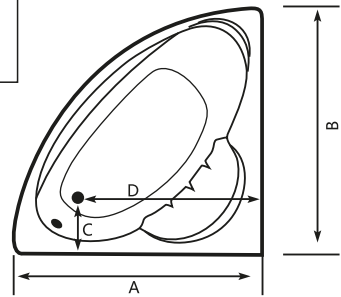

SANI

SANITECH
REFRESH BATHING

ADDITIONAL ACCESSORIES

TANIA Acrylic Bathtub (With Seat)

| Size (cm) | A | B | C | D | Height |
|-------------|-----|-----|------|-------|--------|
| 145 x 145cm | 145 | 145 | 31.5 | 111.3 | 41 |