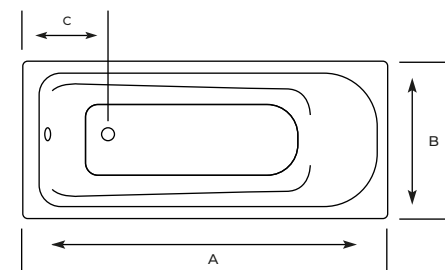

AVA Acrylic Bathtub

Size (cm)	A	B	C	Height
170 x 75	170	75	33.5	36