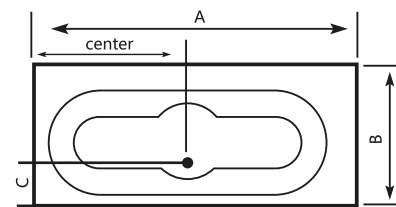

| Size (cm) | A | B | C | Height |
|------------|-----|----|------|--------|
| 179 x 80cm | 179 | 80 | 27.8 | 38.8 |

ADDITIONAL ACCESSORIES

CRUZ

CRUZ Acrylic Bathtub

| Size (cm) | A | B | C | D | Height |
|-----------|-----|----|----|----|--------|
| 180 x 80 | 180 | 80 | 60 | 39 | 44.5 |

ADDITIONAL ACCESSORIES

MONICA

ADDITIONAL ACCESSORIES

ADDITIONAL ACCESSORIES

MONICA Acrylic Bathtub

| Size (cm) | A | B | C | Height |
|-------------|-----|-----|----|--------|
| 180 x 99cm | 180 | 99 | 24 | 45.5 |
| 189 x 104cm | 189 | 104 | 28 | 45.5 |

SHELL Acrylic Bathtub

| Size (cm) | A | B | C | Height |
|------------|-----|----|----|--------|
| 170 x 90cm | 170 | 90 | 36 | 43 |

AVEO

ADDITIONAL ACCESSORIES

JULIET

ADDITIONAL ACCESSORIES

AVEO Acrylic Bathtub