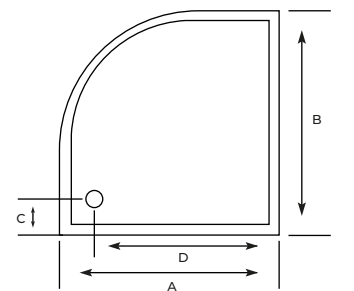

JAZZ

JAZZ - Acrylic Shower Tray

Size (cm)	A	B	C	D	Height
90 x 80	90	80	12.5	74.5	4.5

ADDITIONAL ACCESSORIES