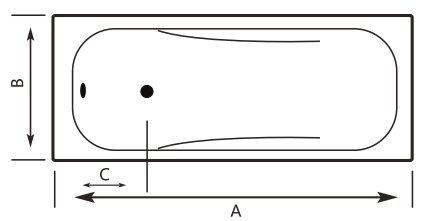

ADDITIONAL ACCESSORIES

ADDITIONAL ACCESSORIES

YALTA Acrylic Bathtub

| Size (cm) | A | B | C | Height |
|------------|-----|----|------|--------|
| 140 x 70cm | 140 | 70 | 30 | 36 |
| 160 x 70cm | 160 | 70 | 31 | 35 |
| 170 x 70cm | 170 | 70 | 30 | 35 |
| 170 x 80cm | 170 | 80 | 29.5 | 36.5 |
| 180 x 80cm | 180 | 80 | 30 | 36 |

QUEEN

ADDITIONAL ACCESSORIES

ALICE

ADDITIONAL ACCESSORIES

QUEEN Acrylic Bathtub

| Size (cm) | A | B | C | Height |
|------------|-----|----|------|--------|
| 170 x 70cm | 170 | 70 | 37.5 | 41.5 |

ALICE Acrylic Bathtub