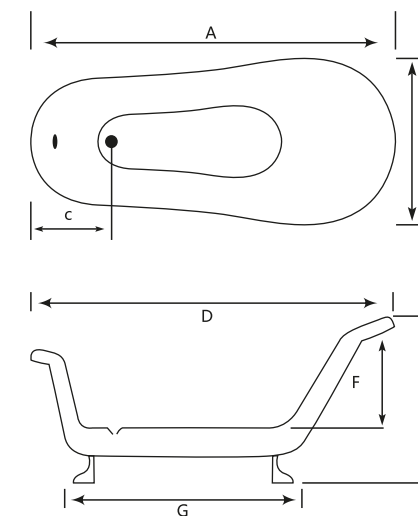

OLIVIA FREESTAND

ADDITIONAL ACCESSORIES