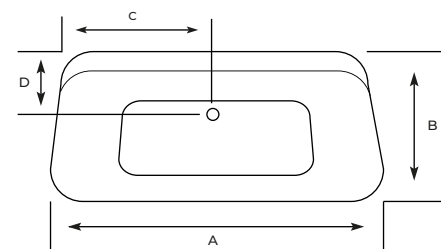

ELIZABETH

ADDITIONAL ACCESSORIES

ADDITIONAL ACCESSORIES

JENNI

ELIZABETH FREESTAND

| Size (cm) | A | B | C | D | E | F |
|-----------|-----|--------|------|------|-----|----|
| 169 x 79 | 169 | 79 | 84.5 | 26.5 | 169 | 58 |
| G | H | Height | | | | |
| 40 | 165 | 58 | | | | |