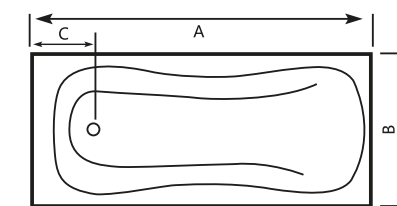

ADDITIONAL ACCESSORIES

DELMA

DELMA Acrylic Bathtub

| Size (cm) | A | B | C | Height |
|------------|-----|----|-------|--------|
| 160 x 75cm | 160 | 75 | 27 | 41 |
| 167 x 70cm | 167 | 70 | 26.02 | 39 |
| 169 x 75cm | 169 | 75 | 27 | 41 |

RONA

ADDITIONAL ACCESSORIES

RONA Acrylic Bathtub

| Size (cm) | A | B | C | Height |
|------------|-----|----|----|--------|
| 165 x 75cm | 165 | 75 | 27 | 40 |
| 170 x 75cm | 170 | 75 | 27 | 40 |
| 170 x 80cm | 170 | 80 | 26 | 40 |