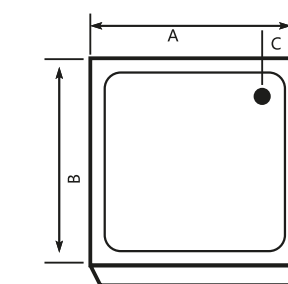

SQPL-175

SQPL-175 Acrylic Shower tray panel

Size (cm)	A	B	C	Height
80 x 80cm	80	80	17.5	9
90 x 90cm	90	90	17.5	9

ADDITIONAL ACCESSORIES