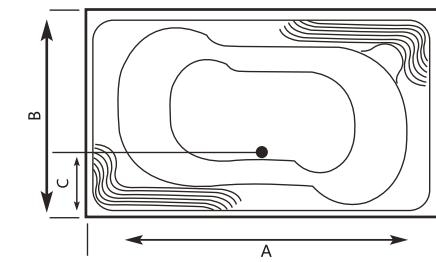

ADDITIONAL ACCESSORIES

SA 540

SS HANDLE

SA 1842-1050 mm

ROMEO Acrylic Bathtub

Size (cm)	A	B	C	Height
200 x 120cm	200	120	40.5	48