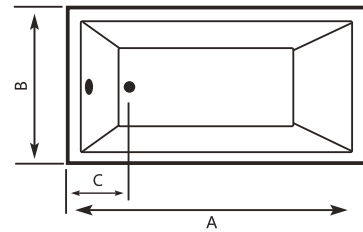

AQUA

ADDITIONAL ACCESSORIES

AQUA Acrylic Bathtub

Size (cm)	A	B	C	Height
160 x 75cm	160	75	25	42
170 x 75cm	170	75	25.5	42.5
180 x 90cm	180	90	27.5	40.7
190 x 75cm	190	75	27.5	40.3

MATRIX

ADDITIONAL ACCESSORIES

MATRIX Matrix Acrylic Bathtub

Size (cm)	A	B	C	Height
170 x 75cm	170	75	43.5	41.5