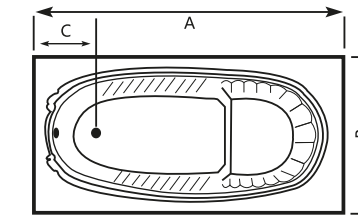

AREEJ Acrylic Bathtub (With Seat)

| Size (cm) | A | B | C | Height |
|------------|-----|----|----|--------|
| 150 x 70cm | 150 | 70 | 29 | 36 |
| 170 x 70cm | 170 | 70 | 29 | 38 |

NOVA

ADDITIONAL ACCESSORIES

SA 1842-680 mm

SA 1850

SS HANDLE

NOVA Acrylic Bathtub (With Seat)

| Size (cm) | A | B | C | Height |
|------------|-----|----|----|--------|
| 169 x 75cm | 169 | 75 | 29 | 39 |
| 150 x 80cm | 150 | 80 | 28 | 39 |

ONDA Acrylic Bathtub (With Seat)

| Size (cm) | A | B | C | Height |
|------------|-----|----|----|--------|
| 170 x 80cm | 170 | 80 | 21 | 40 |

ADDITIONAL ACCESSORIES

OSMA Acrylic Bathtub (With Seat)

| Size (cm) | A | B | C | Height |
|------------|-----|----|----|--------|
| 178 x 82cm | 178 | 82 | 34 | 41 |