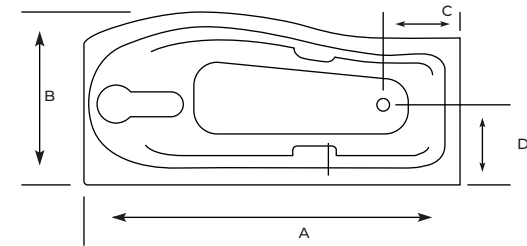

ARIS

(With or Without Panel Available)

ADDITIONAL ACCESSORIES

Without panel available

ARIS Acrylic Bathtub with Panel

| Size (cm) | A | B | C | D | E |
|-----------|-----|----|------|------|----|
| 170 x 65 | 170 | 65 | 28.5 | 32.5 | 39 |