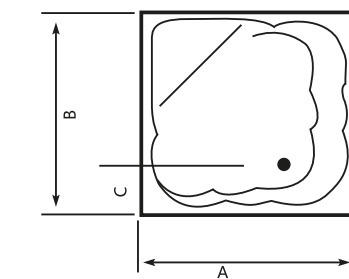

| Size (cm) | A | B | C | D | Height |
|-----------|----|----|----|----|--------|
| 90 x 90cm | 90 | 90 | 18 | 18 | 21 |

ADDITIONAL ACCESSORIES

SGA 26

ST-110

ST-110 Acrylic Shower tray

| Size (cm) | A | B | C | Height |
|-----------|----|----|----|--------|
| 90 x 90cm | 90 | 90 | 17 | 21 |