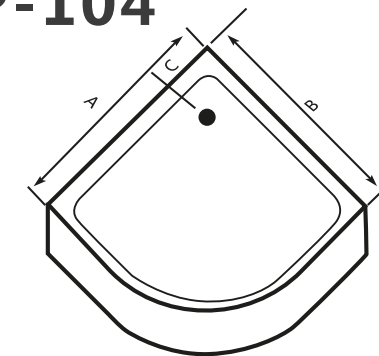

ADDITIONAL ACCESSORIES

SGA 26

ST-125

ST-125 Acrylic Shower tray

| Size (cm) | A | B | C | D | Height |
|-----------|----|----|----|----|--------|
| 90 x 90cm | 90 | 90 | 17 | 73 | 12 |

ADDITIONAL ACCESSORIES

CRP-104

CRP-104 Acrylic Shower tray panel

| Size (cm) | A | B | C | Height |
|-----------|----|----|----|--------|
| 70 x 70cm | 70 | 70 | 20 | 16 |
| 75 x 75cm | 75 | 75 | 20 | 16 |
| 80 x 80cm | 80 | 80 | 21 | 16 |