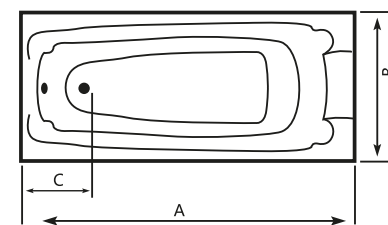

ADDITIONAL ACCESSORIES

LARA

LARA Acrylic Bathtub

| Size (cm) | A | B | C | Height |
|------------|-----|----|----|--------|
| 180 x 80cm | 180 | 80 | 29 | 41 |

ADDITIONAL ACCESSORIES

PRINCE

PRINCE Acrylic Bathtub

| Size (cm) | A | B | C | Height |
|------------|-----|----|------|--------|
| 179 x 80cm | 179 | 80 | 27.8 | 38.8 |

ADDITIONAL ACCESSORIES

CRUZ

CRUZ Acrylic Bathtub

| Size (cm) | A | B | C | D | Height |
|-----------|-----|----|----|----|--------|
| 180 x 80 | 180 | 80 | 60 | 39 | 44.5 |