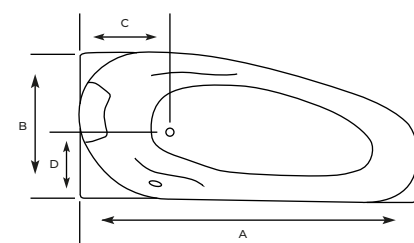

ADDITIONAL ACCESSORIES

Without panel available

Without panel available

OLA
(With or Without Panel Available)

REX Acrylic Bathtub with Panel

| Size (cm) | A | B | C | D | E | F | Height |
|-----------|-----|----|------|------|----|------|--------|
| 168 x 72 | 168 | 72 | 42.5 | 25.5 | 42 | 50.5 | 50.5 |