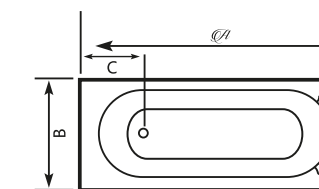

GROUP INTRODUCTION

DANA Acrylic Bathtub OVAL

| Size (cm) | A | B | C | Height |
|--------------|-----|------|----|--------|
| 160 x 70.5cm | 160 | 70.5 | 80 | 40 |
| 170 x 70.5cm | 170 | 70.5 | 85 | 40 |

ADDITIONAL ACCESSORIES

STAR

ADDITIONAL ACCESSORIES

STAR Acrylic Bathtub

| Size (cm) | A | B | C | Height |
|------------|-----|----|------|--------|
| 150 x 70cm | 150 | 70 | 27 | 42 |
| 160 x 70cm | 160 | 70 | 23.5 | 42 |
| 170 x 70cm | 170 | 70 | 28.5 | 42 |

NEXUS

ADDITIONAL ACCESSORIES

NEXUS Acrylic Bathtub

| Size (cm) | A | B | C | Height |
|------------|-----|----|----|--------|
| 150 x 70cm | 150 | 70 | 24 | 36 |
| 160 x 70cm | 160 | 70 | 24 | 36 |
| 170 x 70cm | 170 | 70 | 29 | 36 |

STANDARD

STANDARD Acrylic Bathtub

| Size (cm) | A | B | C | Height |
|------------|-----|----|----|--------|
| 120 x 70cm | 120 | 70 | 28 | 32 |
| 130 x 70cm | 130 | 70 | 28 | 36 |
| 140 x 70cm | 140 | 70 | 28 | 36 |
| 150 x 70cm | 150 | 70 | 28 | 36 |
| 160 x 70cm | 160 | 70 | 28 | 35 |
| 170 x 70cm | 170 | 70 | 28 | 36 |