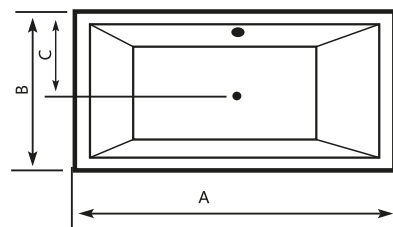

CROWN

ADDITIONAL ACCESSORIES

ALANA

ADDITIONAL ACCESSORIES

CROWN Acrylic Bathtub

| Size (cm) | A | B | C | Height |
|-------------|-----|-----|----|--------|
| 200 x 100cm | 200 | 100 | 50 | 44.5 |

ALANA Acrylic Bathtub (With Seat)