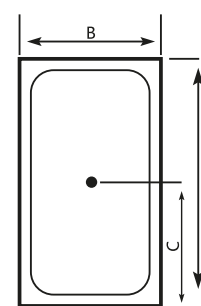

VEGA

VEGA Acrylic Shower tray

Size (cm)	A	B	C	Height
120 x 80cm	120	80	60	8
110 x 80cm	110	80	55	8

ADDITIONAL ACCESSORIES