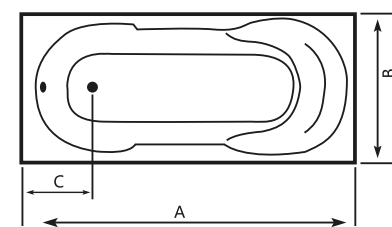

SARA Acrylic Bathtub

| Size (cm) | A | B | C | Height |
|------------|-----|----|----|--------|
| 170 x 80cm | 170 | 80 | 28 | 41 |

ADDITIONAL ACCESSORIES

LULU Acrylic Bathtub

| Size (cm) | A | B | C | Height |
|------------|-----|----|----|--------|
| 170 x 80cm | 170 | 80 | 28 | 42 |

ADDITIONAL ACCESSORIES

NEON Acrylic Bathtub

| Size (cm) | A | B | C | Height |
|------------|-----|----|----|--------|
| 170 x 80cm | 170 | 80 | 28 | 41.5 |

FAZA

FAZA Acrylic Bathtub

| Size (cm) | A | B | C | Height |
|------------|-----|----|----|--------|
| 179 x 80cm | 179 | 80 | 27 | 37 |
| 178 x 90cm | 178 | 90 | 27 | 37 |

ADDITIONAL ACCESSORIES

LARA

LARA Acrylic Bathtub

| Size (cm) | A | B | C | Height |
|------------|-----|----|----|--------|
| 180 x 80cm | 180 | 80 | 29 | 41 |

ADDITIONAL ACCESSORIES

PRINCE

PRINCE Acrylic Bathtub