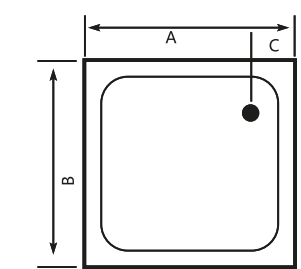

ST-106

ST-106 Acrylic Shower tray

Size (cm)	A	B	C	Height
60 x 60cm	60	60	17	15
70 x 70cm	70	70	18	13.5
80 x 80cm	80	80	19	14
80 x 70cm	80	70	20	13
100 x 70cm	100	70	17	13

ADDITIONAL ACCESSORIES