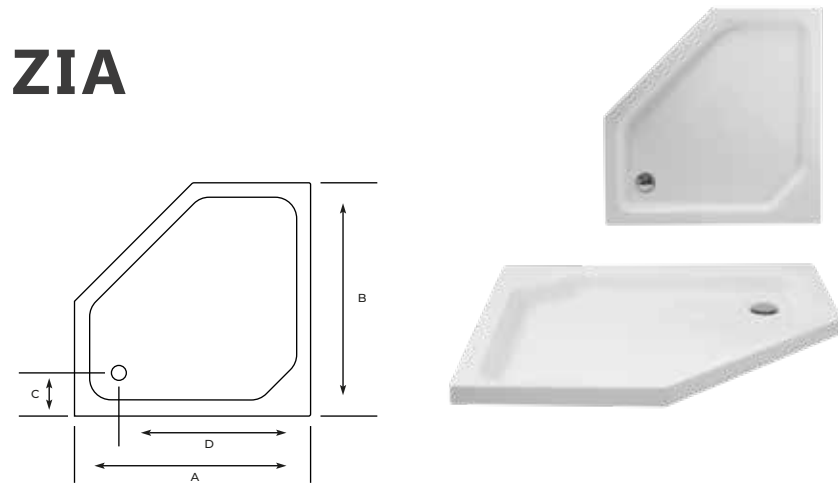

| Size (cm) | A | B | C | D | E | F | Height |
|-----------|----|----|------|----|----|----|--------|
| 90 x 90cm | 90 | 90 | 18.5 | 45 | 63 | 45 | 10 |

ADDITIONAL ACCESSORIES

VEGA

VEGA Acrylic Shower tray

| Size (cm) | A | B | C | Height |
|------------|-----|----|----|--------|
| 120 x 80cm | 120 | 80 | 60 | 8 |
| 110 x 80cm | 110 | 80 | 55 | 8 |

ADDITIONAL ACCESSORIES

MONALISA

MONALISA Acrylic Shower tray panel

| Size (cm) | A | B | C | Height |
|------------|-----|----|----|--------|
| 150 x 70cm | 150 | 70 | 17 | 10.5 |
| 150 x 60cm | 150 | 60 | 18 | 10.5 |
| 170 x 70cm | 170 | 70 | 18 | 10.5 |

ADDITIONAL ACCESSORIES

ZIA

ZIA - Acrylic Shower Tray

| Size (cm) | A | B | C | D | Height |
|-----------|----|----|------|------|--------|
| 90 x 90 | 90 | 90 | 16.5 | 73.5 | 7.5 |

SAF

SAF Shower Enclosure
 Size : 80x80 cm , 90x90 cm
 Height : 185 cm
 Colour : Chrome
 6 mm Tempered plain glass
 Sliding Model
 Available with & without Shower Tray