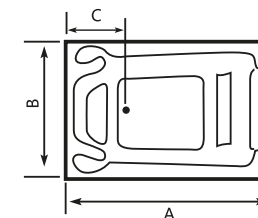

SANITECH
REFRESH BATHING

ADDITIONAL ACCESSORIES

SA 540 SA 1850
SA 1842-680 mm SS HANDLE

JEWEL

JEWEL Acrylic Bathtub

| Size (cm) | A | B | C | Height |
|-------------|-----|-----|------|--------|
| 200 x 100cm | 200 | 100 | 30.5 | 44.5 |
| 190 x 100cm | 190 | 100 | 30.5 | 44.5 |
| 170 x 100cm | 170 | 100 | 30.5 | 44.5 |
| 190 x 90cm | 190 | 90 | 30.5 | 44.5 |

CROWN

ADDITIONAL ACCESSORIES

ALANA

ADDITIONAL ACCESSORIES

CROWN Acrylic Bathtub

| Size (cm) | A | B | C | Height |
|-------------|-----|-----|----|--------|
| 200 x 100cm | 200 | 100 | 50 | 44.5 |

ALANA Acrylic Bathtub (With Seat)

| Size (cm) | A | B | C | Height |
|-------------|-----|-----|----|--------|
| 200 x 100cm | 200 | 100 | 53 | 49 |
| 200 x 120cm | 200 | 120 | 53 | 49 |

ADDITIONAL ACCESSORIES

SA 540

SS HANDLE

SA 1842-1050 mm