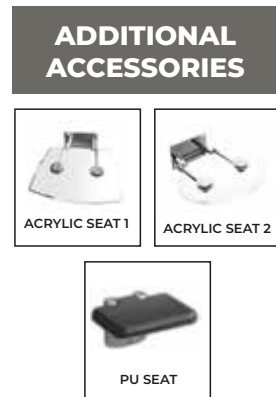

SBS

SBS Shower Enclosure (Frosted Design Glass)

Size: 80 x 80 cm & 90 x 90 cm
Height: 185 cm
Color: Chrome
6 mm Tempered frosted design glass
Sliding model
Available with & without shower tray

SVZ

SVZ Shower Enclosure

Size: 90 x 90 cm
Height: 195 cm
Colour: Chrome
6mm Tempered plain glass
Pivot Door Model
Available with & without Shower Tray

SHAF2

SHAF 2 Shower Enclosure

Size: 80 x 80 cm, 90 x 90 cm
Height: 195 cm
Colour: Chrome
6 mm Tempered plain glass
Pivot Door Model
Available with & without Shower Tray

SVF

SVF Shower Enclosure

Size: 120x80 cm
Height: 195 cm
Colour: Chrome
8mm Tempered plain glass
Pivot Door Model
Available with & without Shower Tray