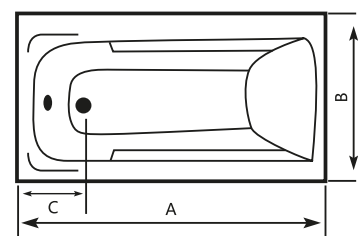

EMA Acrylic Bathtub

| Size (cm) | A | B | C | Height |
|-----------|-----|----|------|--------|
| 170 X 80 | 170 | 80 | 30.5 | 44 |

DIANA

DIANA Acrylic Bathtub

| Size (cm) | A | B | C | Height |
|------------|-----|----|------|--------|
| 160 x 70cm | 160 | 70 | 24 | 39.5 |
| 170 x 70cm | 170 | 70 | 23.8 | 39.5 |
| 170 x 80cm | 170 | 80 | 23.8 | 39.5 |
| 180 x 80cm | 180 | 80 | 24 | 39.5 |
| 190 x 80cm | 190 | 80 | 23.5 | 39.7 |

ADDITIONAL ACCESSORIES

RUFINA

ADDITIONAL ACCESSORIES

RUFINA Acrylic Bathtub

| Size (cm) | A | B | C | Height |
|------------|-----|----|----|--------|
| 160 x 70cm | 160 | 70 | 25 | 40 |
| 165 x 70cm | 165 | 70 | 25 | 40 |
| 170 x 70cm | 170 | 70 | 27 | 40 |
| 170 x 80cm | 170 | 80 | 25 | 42 |
| 170 x 75cm | 170 | 75 | 27 | 40 |
| 175 x 75cm | 175 | 75 | 25 | 40 |
| 180 x 80cm | 180 | 80 | 25 | 42 |

ADDITIONAL ACCESSORIES

DELMA

DELMA Acrylic Bathtub

| Size (cm) | A | B | C | Height |
|------------|-----|----|-------|--------|
| 160 x 75cm | 160 | 75 | 27 | 41 |
| 167 x 70cm | 167 | 70 | 26.02 | 39 |
| 169 x 75cm | 169 | 75 | 27 | 41 |