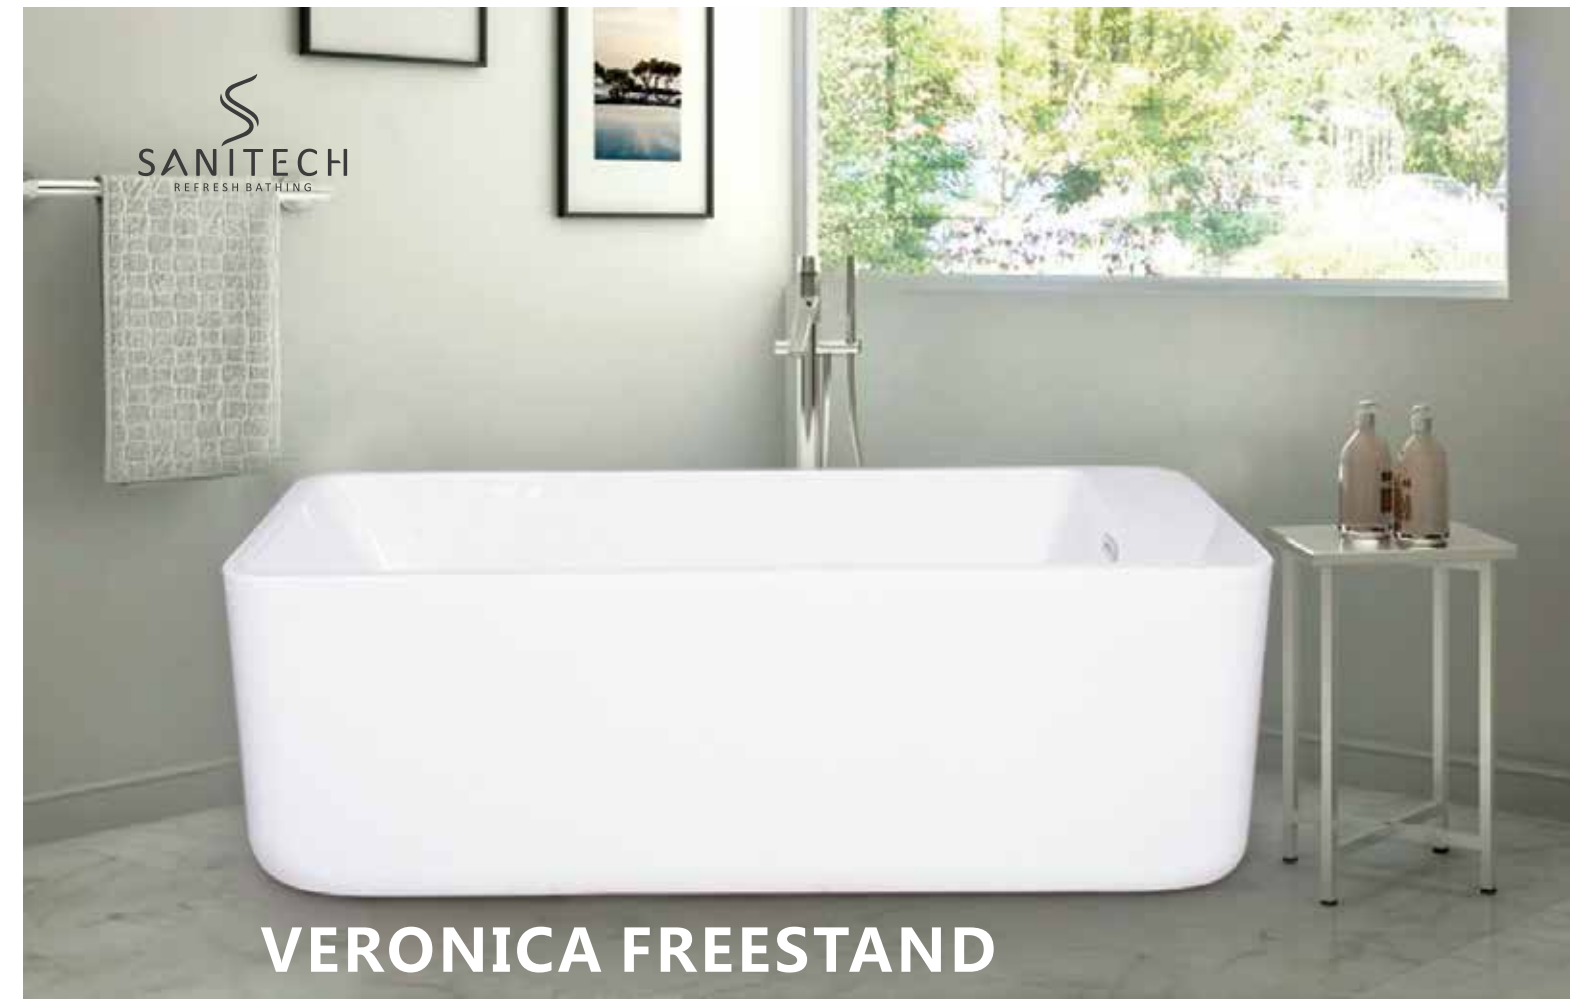

ADDITIONAL ACCESSORIES

SANITECH
REFRESH BATHING

VERONICA FREESTAND

VERONICA FREESTAND

| Size (cm) | A | B | C | D | E | F | G | Height |
|------------|-----|----|------|-------|----|----|-------|--------|
| 170 x 80cm | 170 | 80 | 43.5 | 169.5 | 57 | 45 | 167.5 | 57 |