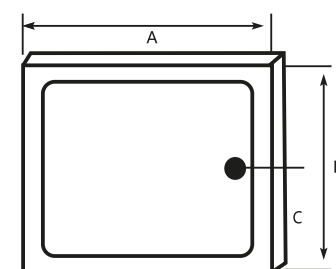

ULTRA Acrylic Panel shower tray

Size (cm)	A	B	C	Height
200 x 100cm	200	100	16	6.5
120 x 100cm	120	100	16	6.5
100 x 100cm	100	100	16	6.5

ADDITIONAL ACCESSORIES