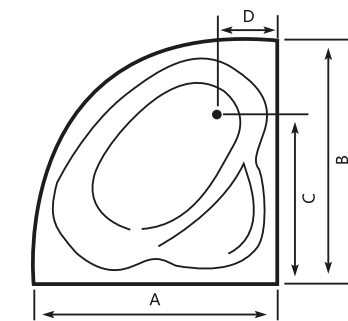

Size (cm)	A	B	C	D	Height
140 x 140cm	140	140	34	102	43