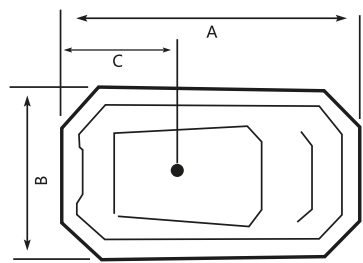

ADDITIONAL ACCESSORIES

SANITECH
REFRESH BATHING

ADDITIONAL ACCESSORIES

SA 1842-1050 mm SS HANDLE

KING

KING Acrylic Bathtub (With Seat)

| Size (cm) | A | B | C | Height |
|-------------|-----|-----|------|--------|
| 180 x 100cm | 180 | 100 | 88.5 | 41 |