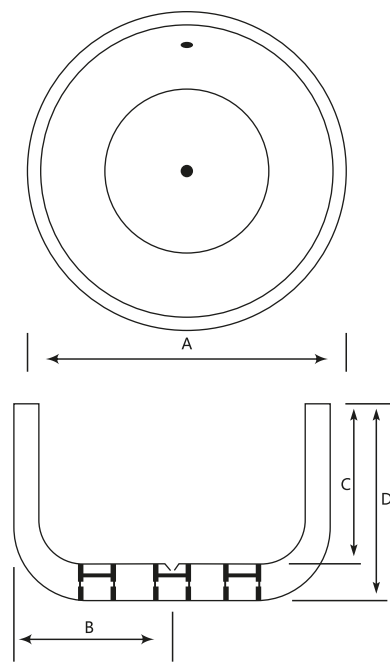

ADDITIONAL ACCESSORIES

SANITECH
REFRESH BATHING

VERONICA FREESTAND

VERONICA FREESTAND

| Size (cm) | A | B | C | D | E | F | G | Height |
|------------|-----|----|------|-------|----|----|-------|--------|
| 170 x 80cm | 170 | 80 | 43.5 | 169.5 | 57 | 45 | 167.5 | 57 |

ADDITIONAL ACCESSORIES

VICTORIA FREESTAND

VICTORIA FREESTAND

| Size (cm) | A | B | C | D | Height |
|-----------|-----|------|------|------|--------|
| 133 DIA | 133 | 66.5 | 48.5 | 61.5 | 61.5 |

ADDITIONAL ACCESSORIES