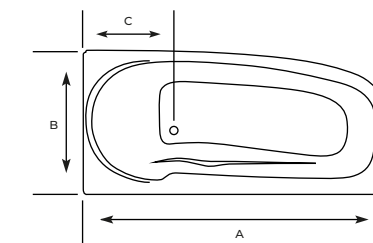

ADDITIONAL ACCESSORIES

ADDITIONAL ACCESSORIES

Without panel available

Without panel available

Size (cm)	A	B	C	D	E	F	Height
168 x 72	168	72	42.5	25.5	42	50.5	50.5

OLA Acrylic Bathtub with Panel

Size (cm)	A	B	C	D	E	F	Height
168 x 80	168	80	47.5	30	43.5	56	64