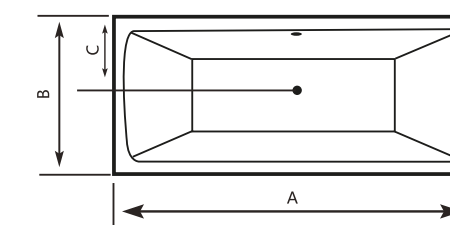

TAI

ADDITIONAL ACCESSORIES

TAI Acrylic Bathtub

| Size (cm) | A | B | C | Height |
|-----------|-----|----|----|--------|
| 170 x 75 | 170 | 75 | 24 | 44 |

ADINA

ADINA Acrylic Bathtub

| Size (cm) | A | B | C | Height |
|------------|-----|----|----|--------|
| 175 x 75cm | 175 | 75 | 36 | 39.5 |