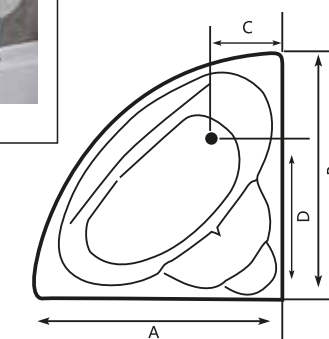

ADDITIONAL ACCESSORIES

SWASAN Acrylic Bathtub (With Seat)

Size (cm)	A	B	C	D	Height
144x 144cm	144	144	72.5	74	50

ADDITIONAL ACCESSORIES

ROLA Acrylic Bathtub (With Seat)

Size (cm)	A	B	C	D	Height
142x 142cm	142	142	29	109	41