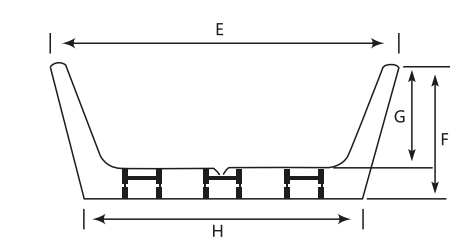

ADDITIONAL ACCESSORIES