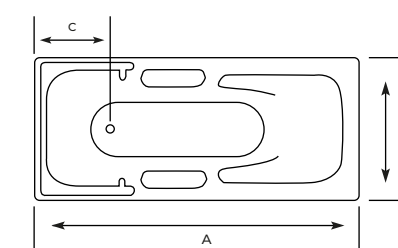

SA 1842-680 mm

SS HANDLE

AVA Acrylic Bathtub

| Size (cm) | A | B | C | Height |
|-----------|-----|----|------|--------|
| 170 x 75 | 170 | 75 | 33.5 | 36 |

LOGAN Acrylic Bathtub

| Size (cm) | A | B | C | Height |
|-----------|-----|----|------|--------|
| 170 x 75 | 170 | 75 | 34.5 | 36.5 |

TAI

ADDITIONAL ACCESSORIES

TAI Acrylic Bathtub

| Size (cm) | A | B | C | Height |
|-----------|-----|----|----|--------|
| 170 x 75 | 170 | 75 | 24 | 44 |

ADINA

ADINA Acrylic Bathtub

| Size (cm) | A | B | C | Height |
|------------|-----|----|----|--------|
| 175 x 75cm | 175 | 75 | 36 | 39.5 |