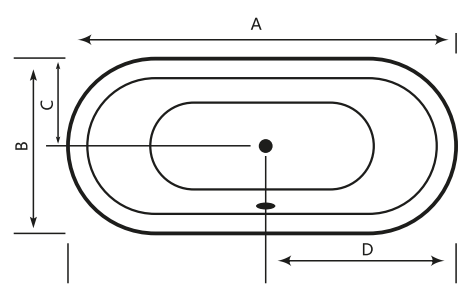

ADDITIONAL ACCESSORIES