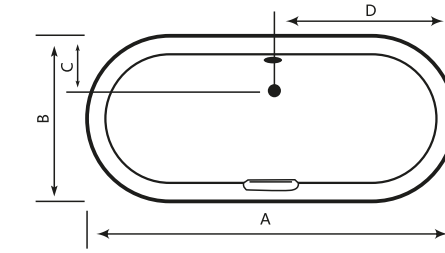

ADDITIONAL ACCESSORIES