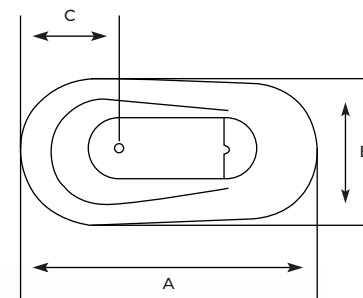

ADDITIONAL ACCESSORIES

NEON FREESTAND

NEON FREESTAND Acrylic Bathtub

Size (cm)	A	B	C	D	E	F	G	Height
170 x 80cm	170	80	28	170	57	41.5	131	57