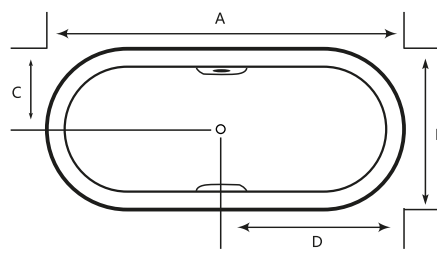

ADDITIONAL ACCESSORIES

HANAH