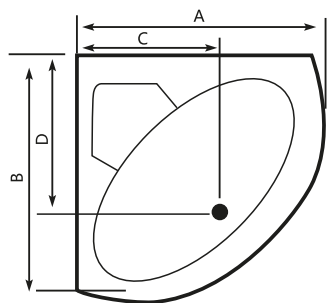

REEMA

ADDITIONAL ACCESSORIES

LEENA

ADDITIONAL ACCESSORIES

REEMA Acrylic Bathtub (With Seat)

| Size (cm) | A | B | C | Height |
|-------------|-----|-----|----|--------|
| 120 x 120cm | 120 | 120 | 71 | 35 |
| 125 x 125cm | 125 | 125 | 73 | 40 |
| 140 x 140cm | 140 | 140 | 82 | 39.5 |

LEENA Acrylic Bathtub (With Seat)

| Size (cm) | A | B | C | D | Height |
|-------------|-----|-----|----|-----|--------|
| 130 x 130cm | 130 | 130 | 27 | 107 | 40 |

ROYAL

ADDITIONAL ACCESSORIES

ROYAL Acrylic Bathtub (With Seat)