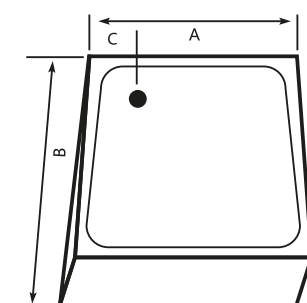

SQP-112

SQP-112 Acrylic Shower tray panel

Size (cm)	A	B	C	Height
75 x 75cm	75	75	15.5	17
90 x 90cm	90	90	20	17.5

ADDITIONAL ACCESSORIES