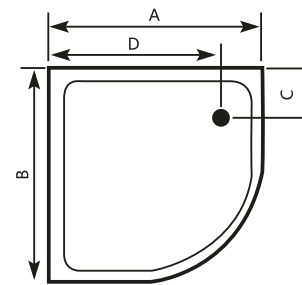

ST-125 Acrylic Shower tray

Size (cm)	A	B	C	D	Height
90 x 90cm	90	90	17	73	12

ADDITIONAL ACCESSORIES