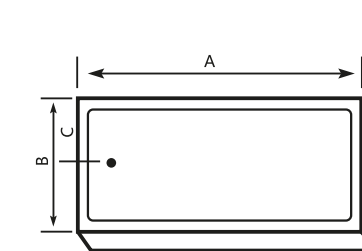

MONALISA

MONALISA Acrylic Shower tray panel

Size (cm)	A	B	C	Height
150 x 70cm	150	70	17	10.5
150 x 60cm	150	60	18	10.5
170 x 70cm	170	70	18	10.5

ADDITIONAL ACCESSORIES