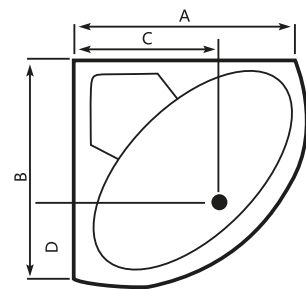

| Size (cm) | A | B | C | Height |
|-----------|-----|----|----|--------|
| 154 Dia | 154 | 47 | 47 | 42 |

VENUS

SAHLA

ADDITIONAL ACCESSORIES

VENUS Acrylic Bathtub (With Seat)

| Size (cm) | A | B | C | D | Height |
|-------------|-----|-----|----|------|--------|
| 111 x 111cm | 111 | 111 | 62 | 72.5 | 39 |