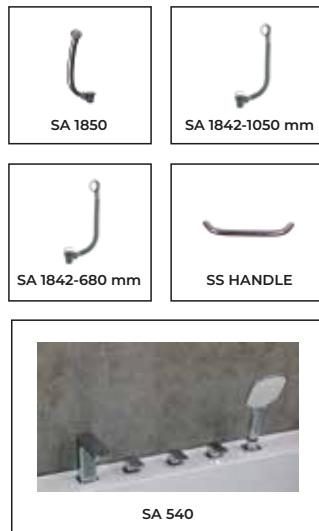

ADDITIONAL ACCESSORIES

LEENA