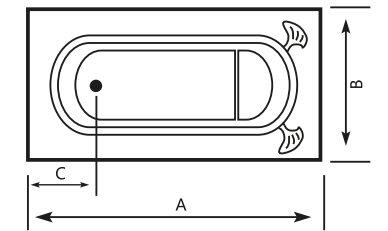

SHELL Acrylic Bathtub

| Size (cm) | A | B | C | Height |
|------------|-----|----|----|--------|
| 170 x 90cm | 170 | 90 | 36 | 43 |

AVEO

ADDITIONAL ACCESSORIES

JULIET

ADDITIONAL ACCESSORIES

AVEO Acrylic Bathtub

| Size (cm) | A | B | C | Height |
|------------|-----|----|----|--------|
| 190 x 90cm | 190 | 90 | 95 | 43 |

JULIET Acrylic Bathtub

| Size (cm) | A | B | C | Height |
|-------------|-----|-----|------|--------|
| 185 x 100cm | 185 | 100 | 34.5 | 41.5 |

MARINA

MARINA Acrylic Bathtub

| Size (cm) | A | B | C | Height |
|------------|-----|----|----|--------|
| 182 x 92cm | 182 | 92 | 21 | 46 |

ADDITIONAL ACCESSORIES

BABY BATH

BABY BATH Acrylic Bathtub (With Seat)

| Size (cm) | A | B | C | Height |
|------------|-----|----|----|--------|
| 120 x 70cm | 120 | 70 | 28 | 37 |

ADDITIONAL ACCESSORIES

AREEJ

ADDITIONAL ACCESSORIES

SS HANDLE

SA 1850

SA 1842-680 mm

SA 540