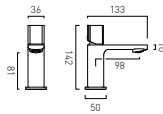

1. Available In
2. Chrome
   - Matt Black
   - Matt White
   - Satin Brass

Leverless Mini Mono Basin Mixer

MP

● CAM-100M/SB-CP	£180
● CAM-100M/SB-MB	£200
● CAM-100M/SB-MW	£200
● CAM-100M/SB-SBR	£200