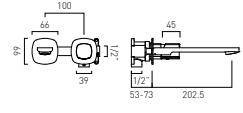

**Leverless Wall Mounted Basin Mixer**

MP

● CAM-109S-CP	£275
● CAM-109S-MB	£295
● CAM-109S-MW	£295
● CAM-109S-SBR	£295

**Leverless Wall Mounted Basin Mixer for Low Pressure System**

LP

● CAM-109S-LP-CP	£275
● CAM-109S-LP-MB	£295
● CAM-109S-LP-MW	£295
● CAM-109S-LP-SBR	£295