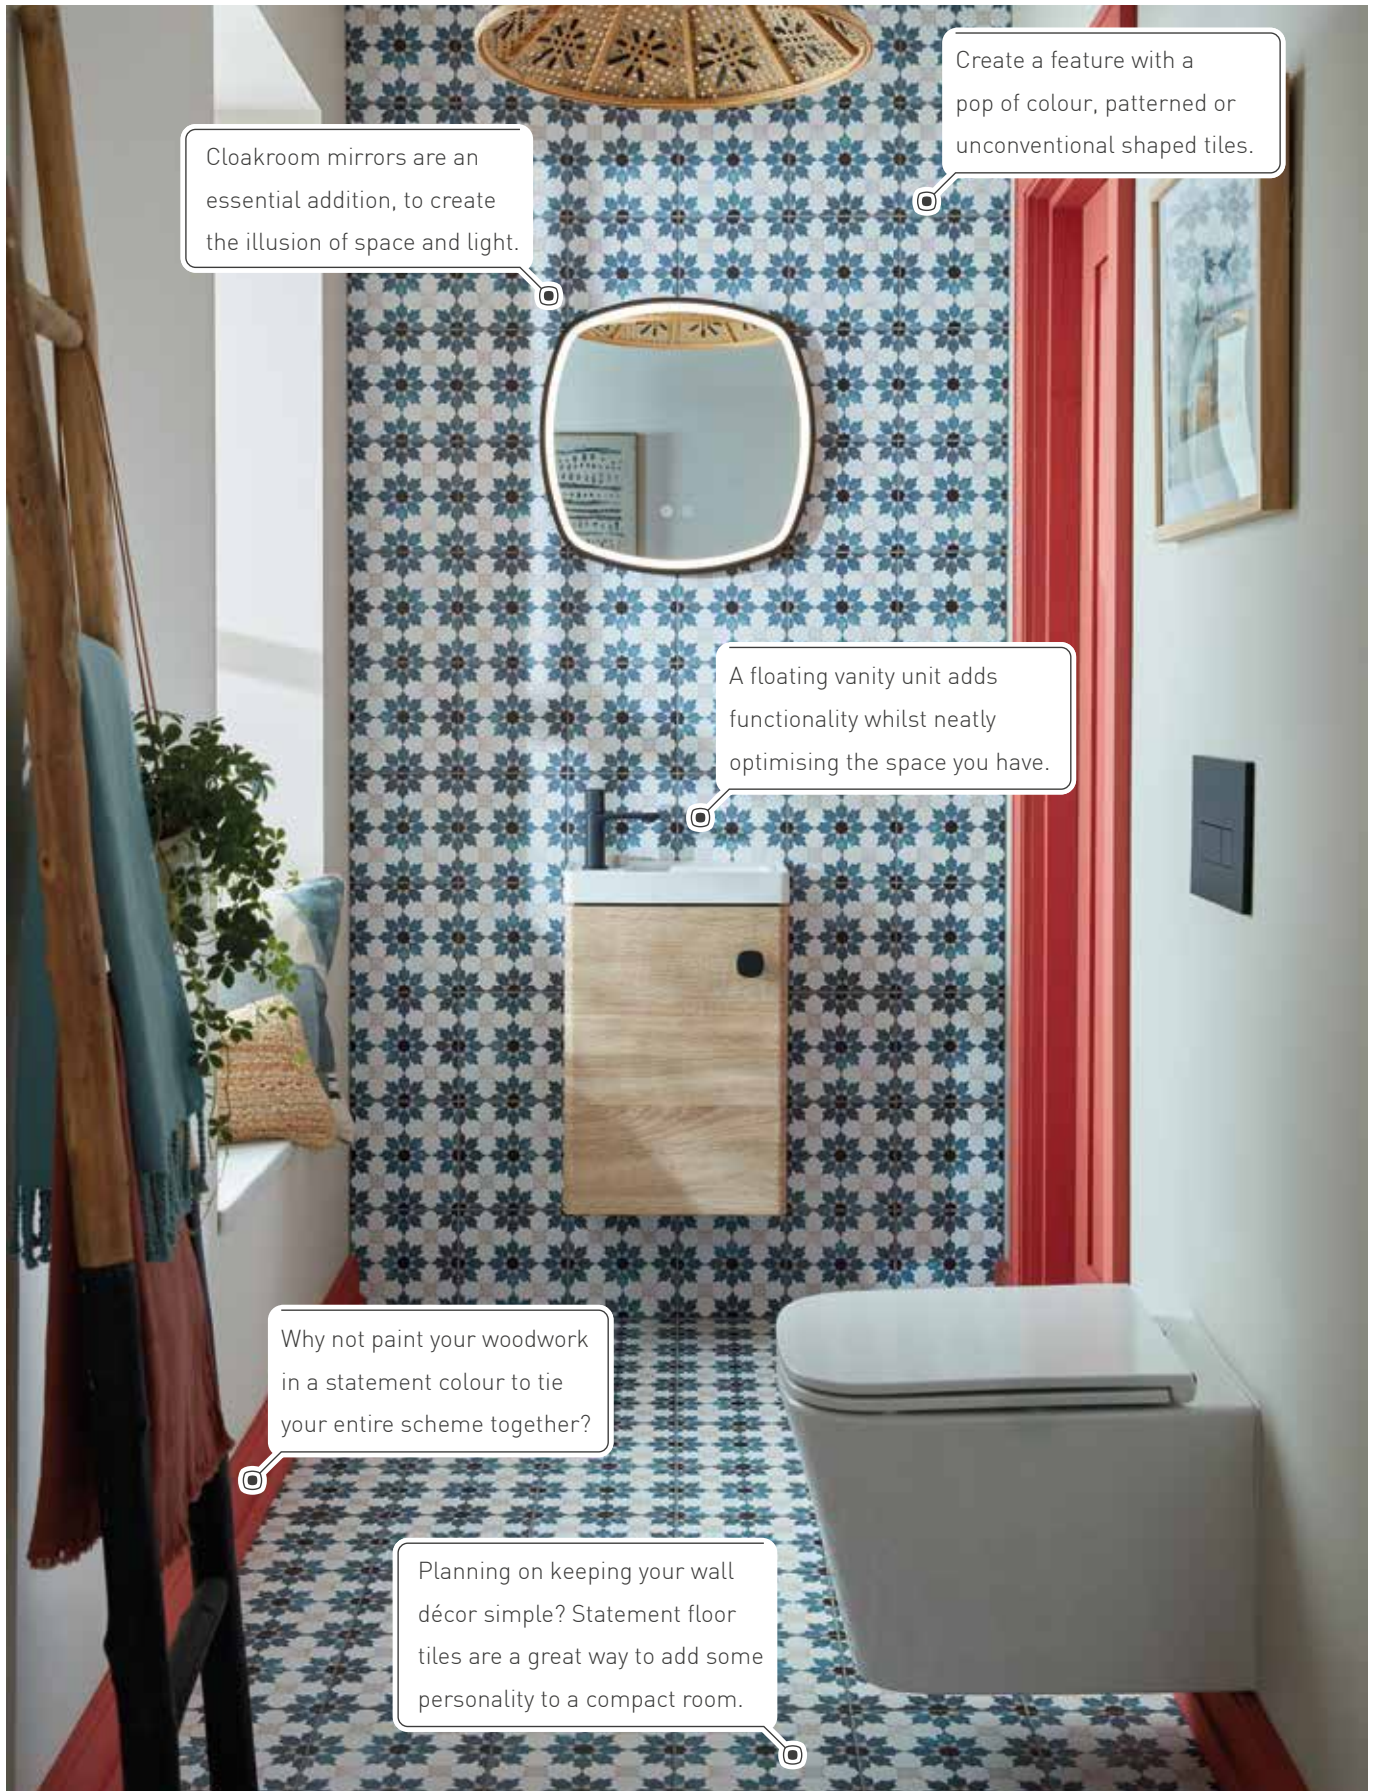

**Wall panelling in the bathroom adds a touch of classic elegance and texture.** Whether it's beadboard or sleek panels, this design element can transform walls, to create visual interest.

*Serene and refreshing.*

**Vertical linear metro tiles provide a modern aesthetic;** perfect for creating a visually interesting and dynamic backdrop.

**Use a curved-topped shower screen to create a fluid and inviting feel;** a subtle way to add a touch of elegance to your bathroom.

*Tiny spaces,  
big impact.*

Despite being the smallest room in the home, a cloakroom is the place where you can really show off your unique, individual style to impress your guests.

Small basins need small taps, we have you covered.  
See page 61