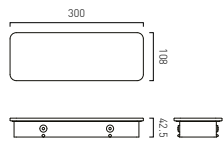

Muse Glass Shelf Insert 300mm
(for use with MUS-184-45 / MUS-184-60)

● MUS-085-30-BLK	£40
● MUS-085-30-WHT	£40