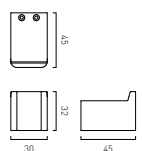

Muse Robe Hook

● MUS-186-CP	£35
● MUS-186-MB	£40
● MUS-186-MW	£40
● MUS-186-SBR	£40