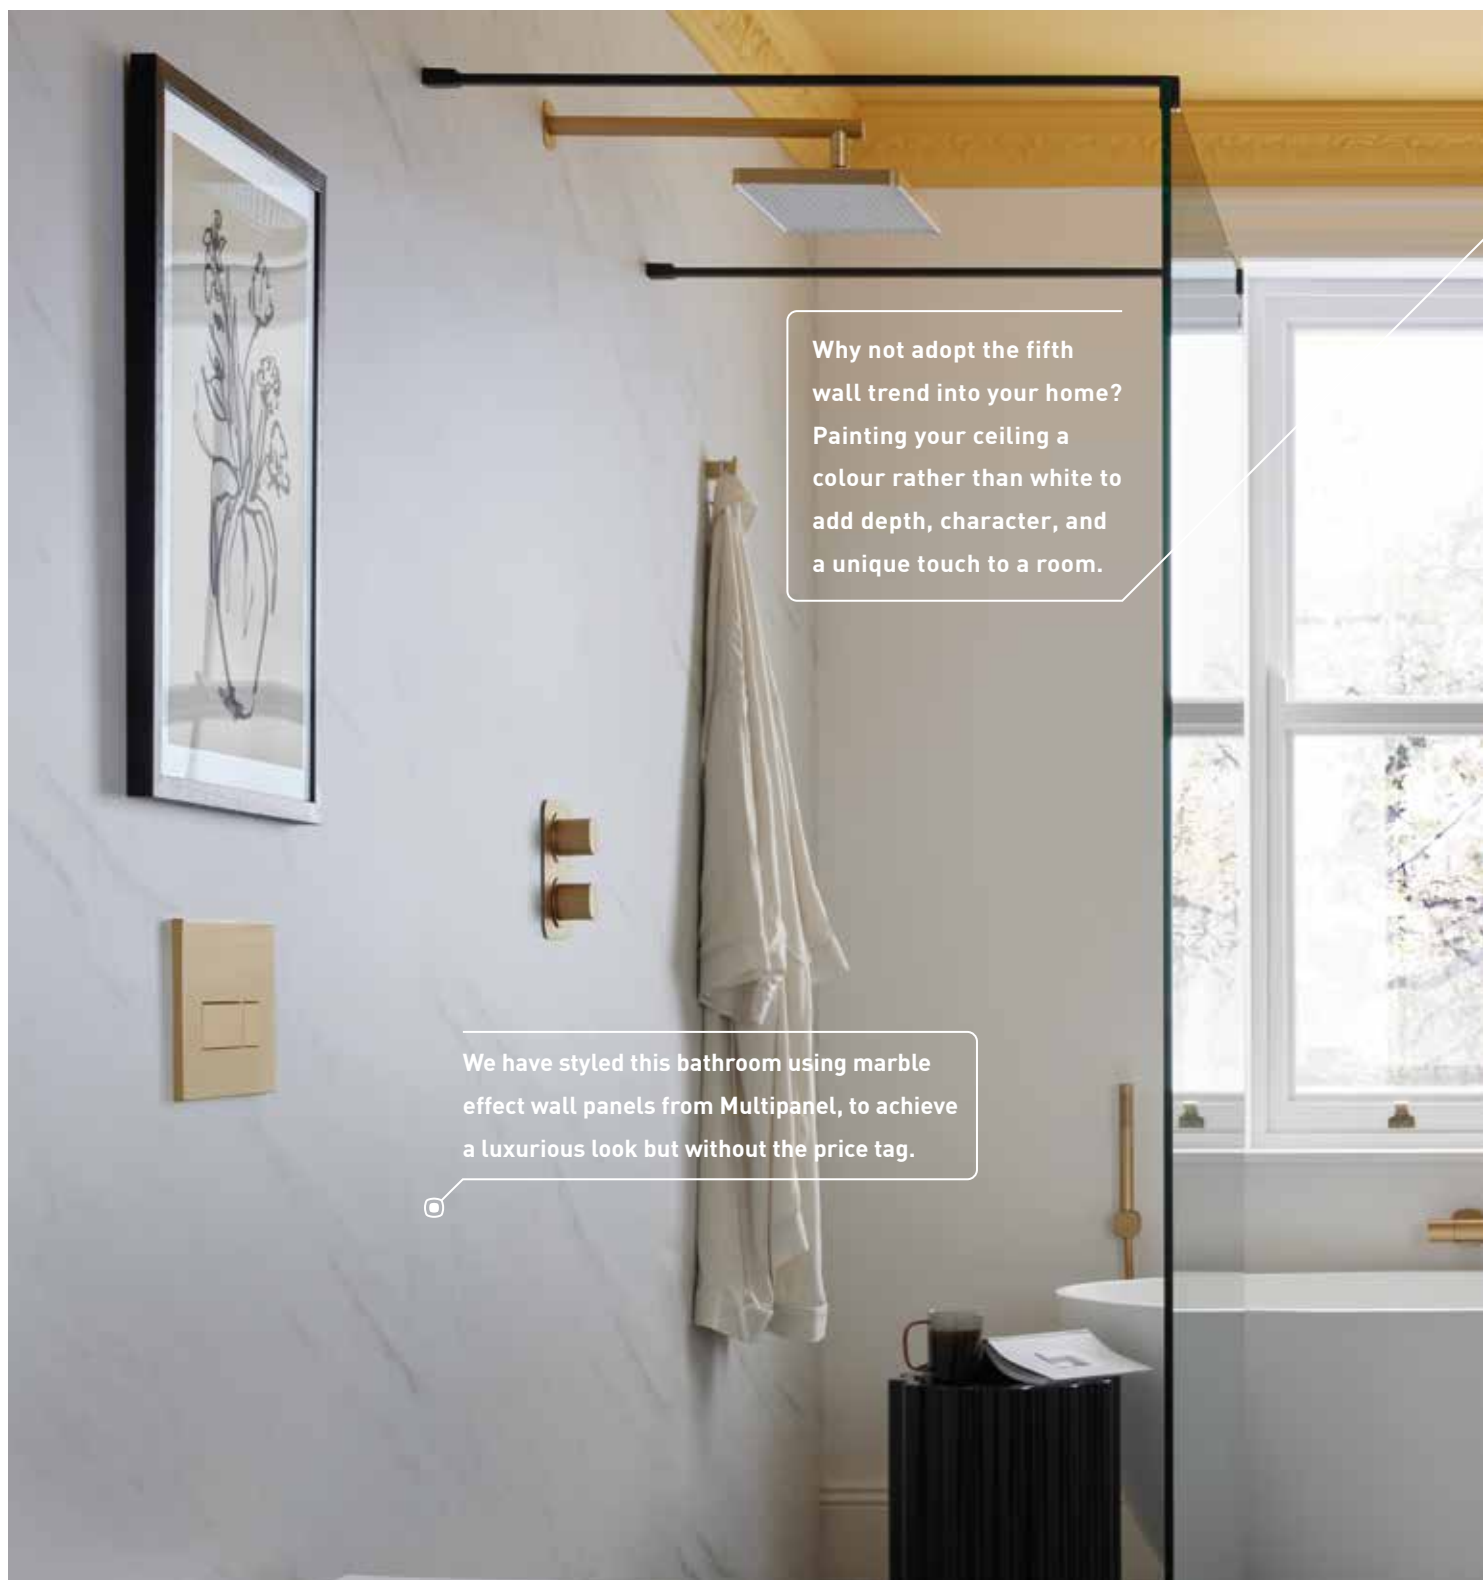

## Three sizes

- ✔ **Available in two shapes**, an ever-popular round mirror, or an eye-catching soft-square taking design cues from the brassware to create a uniform look.
- ✔ Available in **500mm, perfect for your cloakroom, 600mm and 800mm for family bathrooms.**

Set from warm white to day light, and bright to dim, for total customisation.

Two mirrors over a double basin vanity is a great way to create a personal experience for each user.

Get the  
*Look for you.*

Cameo is a versatile  
collection that can be  
*styled to suit your lifestyle.*

Product Featured:

**CAM-200/CC-MB** Matt black lever mono basin mixer + waste  
**CAM-BC0-MB** Matt black overflow cover cap  
**CAM-BC8-GW** Glossy white furniture basin 800mm  
**CAM-F800-NO** Natural oak vanity unit 800mm  
**CAM-HAN8-MB** Matt black top mounted handle  
**CAM-M81-SQ-MB** Matt black soft square mirror 800mm  
**MUS-184-45-MB** Matt black towel bar 450mm  
**MUS-085-15-BLK** Black glass shelf insert 150mm

At **VADO** we love styling bathrooms for modern day living.

**Cameo** is no exception, the versatile nature of the collection has allowed our creativity to flow. See how we've styled it over the next few pages.