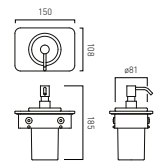

Muse Soap Dispenser with 150mm Black Glass Insert
(for use with MUS-184-45 / MUS-184-60)

● MUS-082B-BLK-CP	£60
● MUS-082B-BLK-MB	£70
● MUS-082B-BLK-SBR	£70