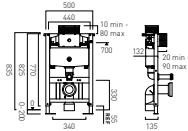

Short Frame and Cistern for Wall Hung Pan*

WG-095S-F/C

£355