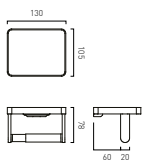

Muse Paper Holder with White Glass

● MUS-180-WHT-CP	£65
● MUS-180-WHT-MW	£75
● MUS-180-WHT-SBR	£75