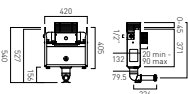

Short Cistern for Back to Wall Pan*

WG-095S-C

£155

*See page 76 for compatible Flush Plates