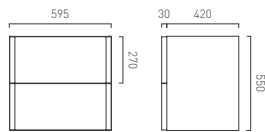

Wall Hung Vanity Unit 600mm Wide with 2 Drawers

CAM-F600-AW	£550
CAM-F600-CB	£550
CAM-F600-PC	£550
CAM-F600-AB	£550
CAM-F600-NO	£550