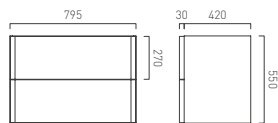

Wall Hung Vanity Unit 800mm Wide with 2 Drawers

CAM-F800-AW	£700
CAM-F800-CB	£700
CAM-F800-PC	£700
CAM-F800-AB	£700
CAM-F800-NO	£700