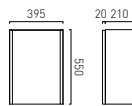

Wall Hung Cloakroom Unit 400mm Wide with Reversible Door

CAM-F400WH-AW	£275
CAM-F400WH-CB	£275
CAM-F400WH-PC	£275
CAM-F400WH-AB	£275
CAM-F400WH-NO	£275