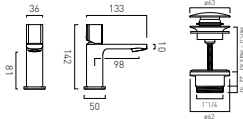

MP

● CAM-100M/CC-CP	£195
● CAM-100M/CC-MB	£215
● CAM-100M/CC-MW	£215
● CAM-100M/CC-SBR	£215

**Leverless Mini Mono Basin Mixer for Low Pressure System + Universal Basin Waste**

LP

● CAM-100M/CC-LP-CP	£195
● CAM-100M/CC-LP-MB	£215
● CAM-100M/CC-LP-MW	£215
● CAM-100M/CC-LP-SBR	£215