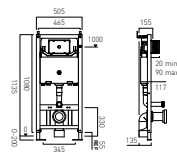

Flush Cisterns

A stylish alternative to traditional toilet cisterns, designed for ease of fit, ease of use and provide a minimalistic finish in all bathroom design schemes.

Standard Frame and Cistern for Wall Hung Pan*

WG-095-F/C

£355