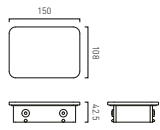

Muse Glass Shelf Insert 150mm
(for use with MUS-184-45 / MUS-184-60)

● MUS-085-15-BLK	£20
● MUS-085-15-WHT	£20