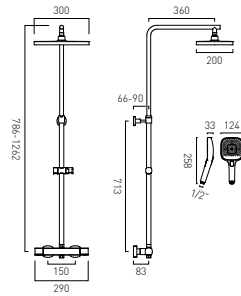

**Wall Mounted Thermostatic Exposed Shower Bar Valve**

MP

● CAM-149T-CP	£295
● CAM-149T-MB	£325
● CAM-149T-MW	£325
● CAM-149T-SBR	£325

**Wall Mounted Thermostatic Exposed Shower Column**

MP

● CAM-149T-RRK-CP	£595
● CAM-149T-RRK-MB	£650
● CAM-149T-RRK-MW	£650
● CAM-149T-RRK-SBR	£650