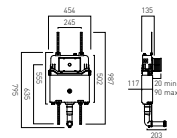

Standard Cistern for Back to Wall Pan*

WG-095-C

£155