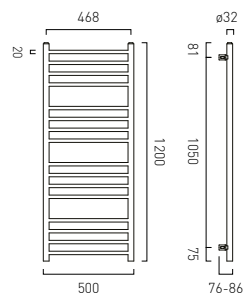

Available In

- Matt Black
- Matt White

Towel Warmer

Towel ladder warmers are both functional and luxurious, providing a stylish way to warm and dry towels. Their ladder-like design adds a touch of elegance to your bathroom while ensuring your towels are cozy and ready to use.

Muse Heated Towel Rail 1200x500mm Round*

● MUS-HTR-RO1200-MB	£160
● MUS-HTR-RO1200-MW	£160

- Step
  One
- Step
  Two
- Step
  Three
- Step
  Four
- Step
  Five
- Step
  Six

Finishing Touches

*Please see website for further technical information www.vado.com.