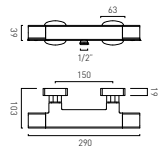

1. Available In
2. Chrome
   - Matt Black
   - Matt White
   - Satin Brass

Exposed shower valves and kits provide a stylish and industrial aesthetic, showcasing the beauty of the plumbing design. With various finishes and configurations, they add a bold statement to your bathroom.

Wall Mounted Thermostatic Exposed Shower Bar Valve

MP

● CAM-149T-CP	£295
● CAM-149T-MB	£325
● CAM-149T-MW	£325
● CAM-149T-SBR	£325