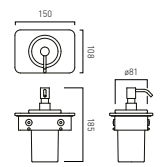

Muse Soap Dispenser with 150mm White Glass Insert
(for use with MUS-184-45 / MUS-184-60)

● MUS-082B-WHT-CP	£60
● MUS-082B-WHT-MW	£70
● MUS-082B-WHT-SBR	£70

- Step
  One
- Step
  Two
- Step
  Three
- Step
  Four
- Step
  Five
- Step
  Six

Finishing Touches