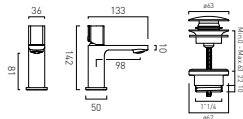

Leverless Mini Mono Basin Mixer + Universal Basin Waste

MP

● CAM-100M/CC-CP	£195
● CAM-100M/CC-MB	£215
● CAM-100M/CC-MW	£215
● CAM-100M/CC-SBR	£215