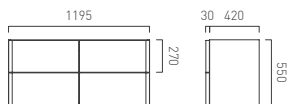

Wall Hung Vanity Unit 1200mm Wide with 4 Drawers

CAM-F1200-AW	£1,000
CAM-F1200-CB	£1,000
CAM-F1200-PC	£1,000
CAM-F1200-AB	£1,000
CAM-F1200-NO	£1,000