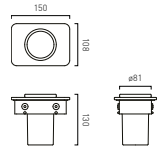

Muse Frosted Glass Tumbler with 150mm Glass Insert
(for use with MUS-184-45 / MUS-184-60)

● MUS-083-BLK	£40
● MUS-083-WHT	£40