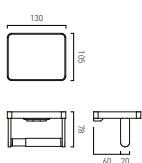

Accessories

Available In

- Chrome
- Matt Black
- Matt White
- Satin Brass

Our Muse collection of modular accessories offer a customisable and versatile solution for your bathroom. Create a personal and functional arrangement that suits your style by mixing and matching our shelves, tumblers and soap dispensers or simply use as a towel rail.

Muse Paper Holder with Black Glass

● MUS-180-BLK-CP	£65
● MUS-180-BLK-MB	£75
● MUS-180-BLK-SBR	£75