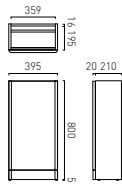

Vanity Units

1. Available In
2. Arctic White
   - Cove Blue
   - Pink Clay
   - Atlantic Blue
   - Natural Oak

Floor Mounted Cloakroom Unit 400mm Wide with Reversible Door

CAM-F400FM-AW	£350
CAM-F400FM-CB	£350
CAM-F400FM-PC	£350
CAM-F400FM-AB	£350
CAM-F400FM-NO	£350