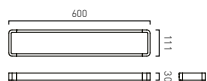

Wall Mounted 600mm Towel Bar or Shelf Frame

● MUS-184-60-CP	£140
● MUS-184-60-MB	£160
● MUS-184-60-MW	£160
● MUS-184-60-SBR	£160