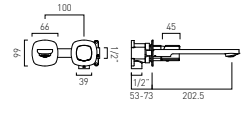

Leverless Wall Mounted Basin Mixer

MP

● CAM-109S-CP	£275
● CAM-109S-MB	£295
● CAM-109S-MW	£295
● CAM-109S-SBR	£295